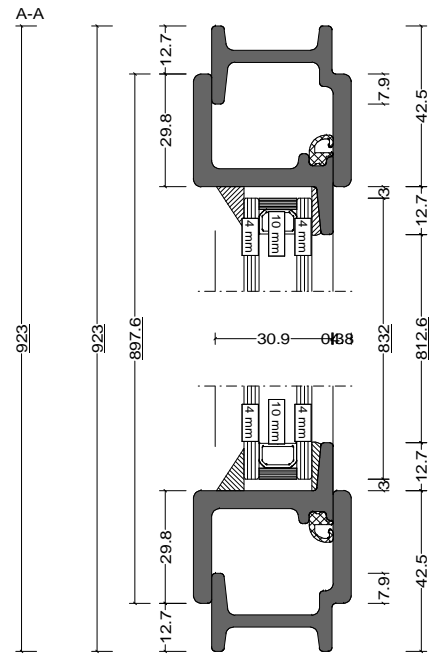

Pos. W20 Side Hung - Slim Section, Quantity: 1  
 Finish: RAL  
 Job: W20 Sample Drawing

FABCO

	Date	Name	W20 Sample Drawing	<b>Fabco Sanctuary Ltd</b> Unit 1, Hobbs New Barn Climping, West Sussex Littlehampton, BN17 5TF BN17 5RE Tel: 01903 718808
Drawn	12.11.2020			
Checked				
Normchkd.				
Scale	SIDE HUNG WINDOW			Drawing No.:
1 : 2	EQUAL LEGS			
View	WINDOW SECTION			
1 : 20				

Pos. W20 Side Hung - Std Section, Quantity: 1  
 Finish: RAL  
 Job: W20 Sample Drawing

FABCO

	Date	Name	W20 Sample Drawing	<b>Fabco Sanctuary Ltd</b> Unit 1, Hobbs New Barn Climping, West Sussex Littlehampton, BN17 5TF BN17 5RE Tel: 01903 718808
Drawn	12.11.2020			
Checked				
Normchkd.				
Scale	1 : 2		<b>SIDE HUNG WINDOW          EQUAL LEGS          DOOR SECTION</b>	Drawing No.:
View	1 : 20			

TITLE : FILLET SECTIONS

REVISION:

DATE: 29 MARCH 2016

DRAWN: DAN FLANNAGHAN

PAGE SIZE: A3

SCALE: 1:1

DRAWING No: XXXX-1

FABCO

PROJECT No :

XXXX

DRAWN: DAN FLANNAGHAN

TITLE :

TICKLE VENTS - FIXED LIGHT

PAGE SIZE: A3

SCALE: 1:1

DRAWING No: