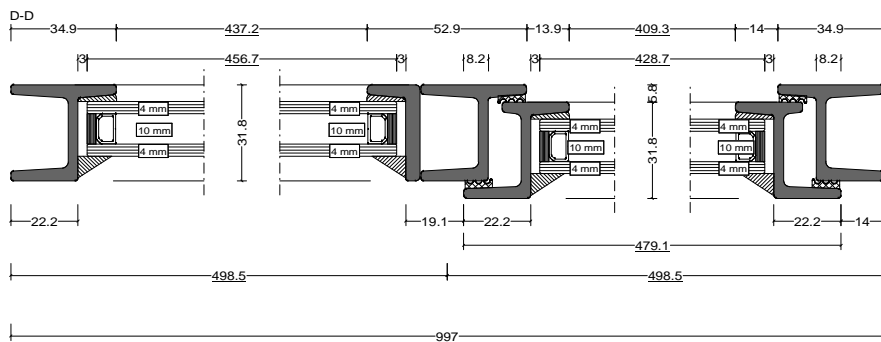

FABCO

Pos. W20 Multi-Light - Slim Section T1, Quantity: 1
Finish: RAL
Job: W20 Sample Drawing

	Date	Name	W20 Sample Drawing	Fabco Sanctuary Ltd Unit 1, Hobbs New Barn Climping, West Sussex Littlehampton, BN17 5TF BN17 5RE Tel: 01903 718808
Drawn	12.11.2020			
Checked				
Normchkd.				
Scale	MULTILIGHT WINDOW			Drawing No.:
1 : 2.5	EQUAL LEGS			
View	WINDOW SECTION			
1 : 25