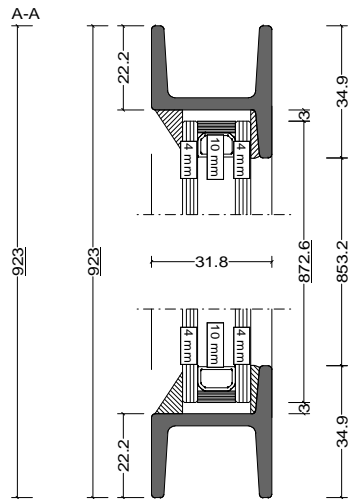

Pos. W20 Fixed Light , Quantity: 1
Finish: RAL
Job: W20 Sample Drawing

FABCO

	Date	Name	W20 Sample Drawing	Fabco Sanctuary Ltd Unit 1, Hobbs New Barn Climping , West Sussex Littlehampton, BN17 5TF BN17 5RE Tel: 01903 718808
Drawn	12.11.2020			
Checked				
Normchkd.				
Scale	FIXED SCREEN EQUAL LEGS		Drawing No.:	
1 : 2				
View				
1 : 20