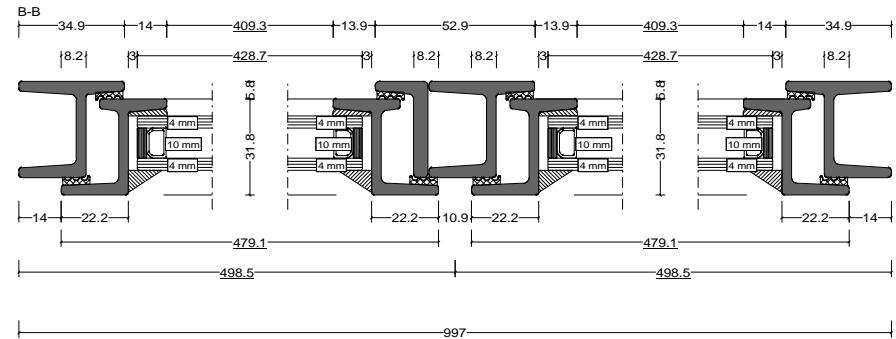

Pos. W20 - Top Hung - Slim Section, Quantity: 1  
 Finish: RAL  
 Job: W20 Sample Drawing

FABCO

	Date	Name	W20 Sample Drawing	<b>Fabco Sanctuary Ltd</b> Unit 1, Hobbs New Barn Climping, West Sussex Littlehampton, BN17 5TF BN17 5RE Tel: 01903 718808
Drawn	12.11.2020			
Checked				
Normchkd.				
Scale	TOP HUNG WINDOW			Drawing No.:
1 : 2	EQUAL LEGS			
View	WINDOW SECTION			
1 : 20				

FABCO

Pos. W20 Multi-Light - Slim Section T1, Quantity: 1  
 Finish: RAL  
 Job: W20 Sample Drawing

	Date	Name	W20 Sample Drawing	<b>Fabco Sanctuary Ltd</b> Unit 1, Hobbs New Barn Climping, West Sussex Littlehampton, BN17 5TF BN17 5RE Tel: 01903 718808
Drawn	12.11.2020			
Checked				
Normchkd.				
Scale	MULTILIGHT WINDOW			Drawing No.:
1 : 2.5	EQUAL LEGS			
View	WINDOW SECTION			
1 : 25				