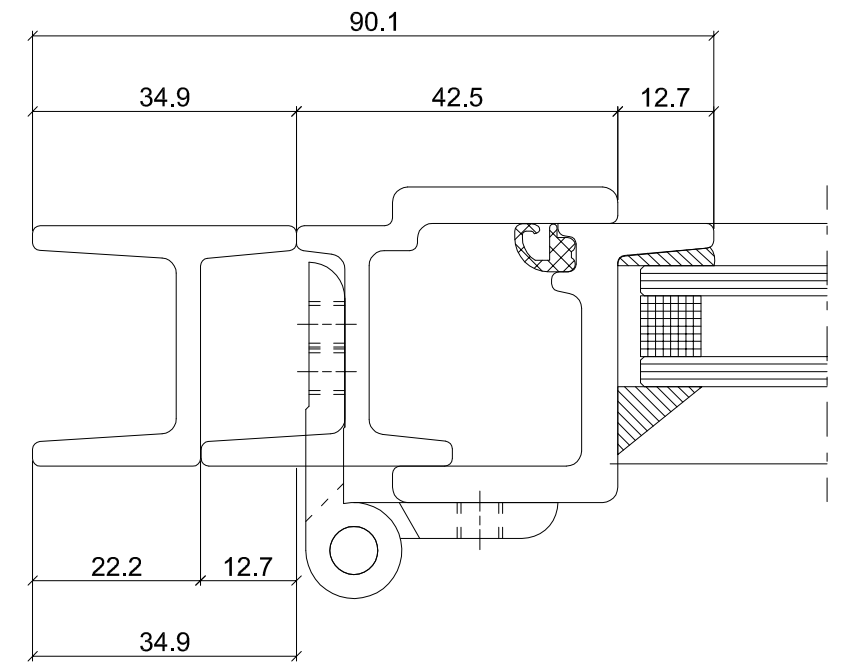

W9 FILLET TO DOOR.

Fabco Sanctuary

Unit 1 Hobbs New Barn
Climping, Littlehampton
West Sussex, BN17 5RE

Tel: 01903 718808 Fax: 01903 718903
Email: enquiries@fabcosanctuary.com

SPECIFICATION:

PROJECT NAME : XXXX

PROJECT No : XXXX

TITLE : FILLET SECTIONS

REVISION:

DATE: 29 MARCH 2016

DRAWN: DAN FLANNAGHAN

PAGE SIZE: A3

SCALE: 1:1

DRAWING No: XXXX-1