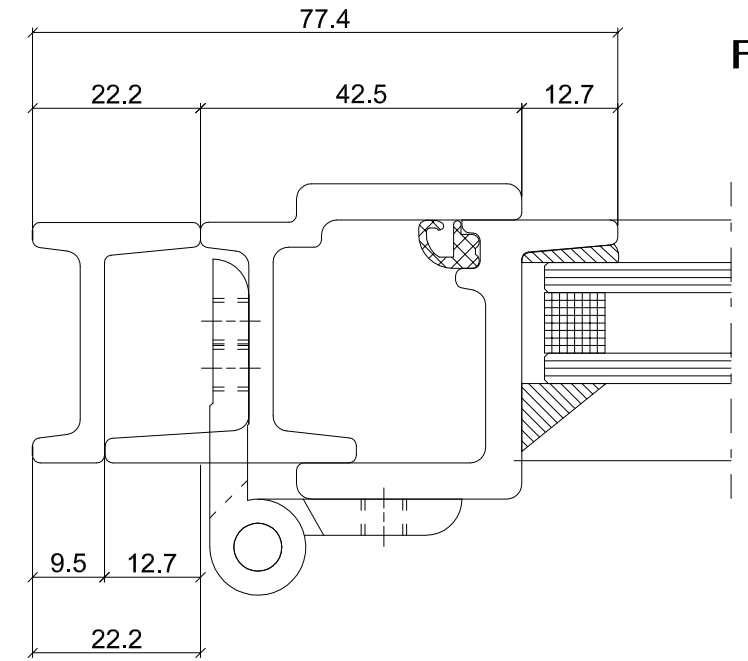

W7 FILLET TO DOOR.