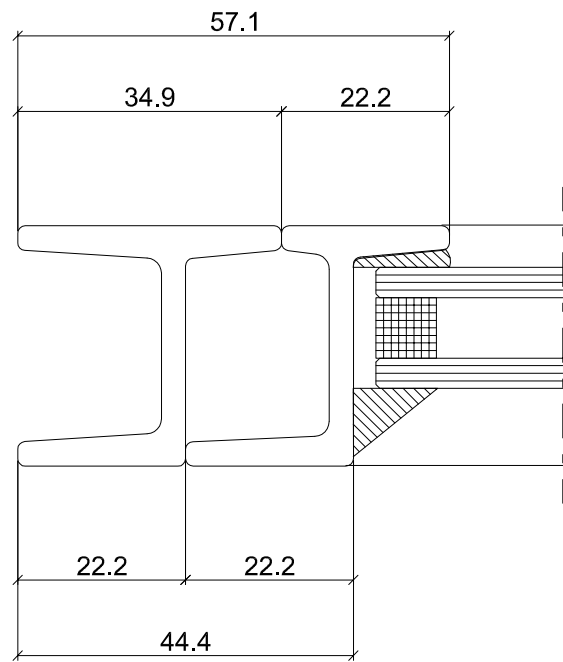

FABCO

W7 FILLET TO FIXED LIGHT.

W7 FILLET TO OPENING VENT.

W7 FILLET TO DOOR.

W9 FILLET TO FIXED LIGHT.

W9 FILLET TO OPENING VENT.

W9 FILLET TO DOOR.