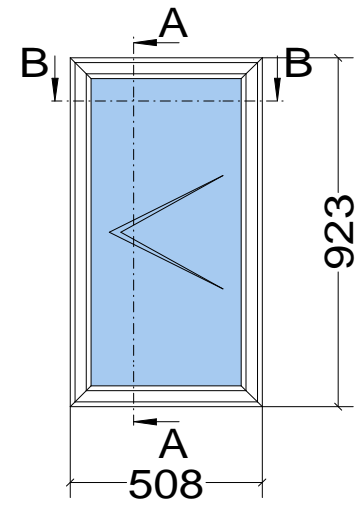

Pos. W20 Side Hung - Slim Section, Quantity: 1  
 Finish: RAL  
 Job: W20 Sample Drawing

FABCO

	Date	Name	W20 Sample Drawing	<b>Fabco Sanctuary Ltd</b> Unit 1, Hobbs New Barn Climping, West Sussex Littlehampton, BN17 5TF BN17 5RE Tel: 01903 718808
Drawn	12.11.2020			
Checked				
Normchkd.				
Scale	SIDE HUNG WINDOW			Drawing No.:
1 : 2	EQUAL LEGS			
View	WINDOW SECTION			
1 : 20				

Pos. W20 Side Hung - Std Section, Quantity: 1  
 Finish: RAL  
 Job: W20 Sample Drawing

FABCO

	Date	Name	W20 Sample Drawing	<b>Fabco Sanctuary Ltd</b> Unit 1, Hobbs New Barn Climping, West Sussex Littlehampton, BN17 5TF BN17 5RE Tel: 01903 718808
Drawn	12.11.2020			
Checked				
Normchkd.				
Scale	1 : 2		<b>SIDE HUNG WINDOW          EQUAL LEGS          DOOR SECTION</b>	Drawing No.:
View	1 : 20			