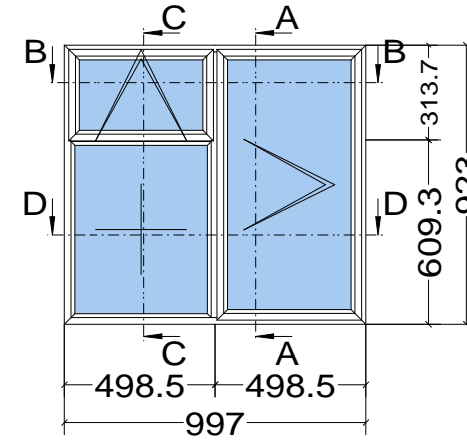

FABCO

Pos. W20 Multi-Light - Slim Section T1, Quantity: 1
Finish: RAL
Job: W20 Sample Drawing

	Date	Name	W20 Sample Drawing	Fabco Sanctuary Ltd Unit 1, Hobbs New Barn Climping, West Sussex Littlehampton, BN17 5TF BN17 5RE Tel: 01903 718808
Drawn	12.11.2020			
Checked				
Normchkd.				
Scale	MULTILIGHT WINDOW			Drawing No.:
1 : 2.5	EQUAL LEGS			
View	WINDOW SECTION			
1 : 25