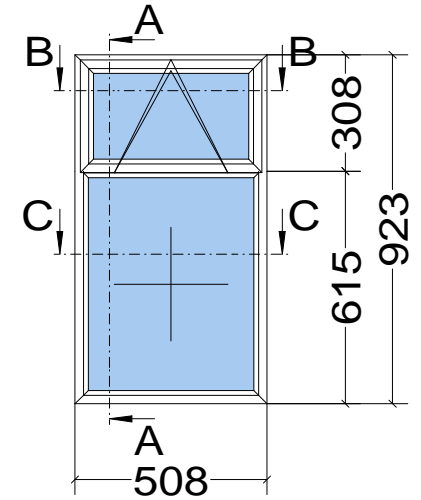

Pos. W20 - Top Hung - Slim Section, Quantity: 1  
 Finish: RAL  
 Job: W20 Sample Drawing

FABCO

	Date	Name	W20 Sample Drawing	<b>Fabco Sanctuary Ltd</b> Unit 1, Hobbs New Barn Climping, West Sussex Littlehampton, BN17 5TF BN17 5RE Tel: 01903 718808
Drawn	12.11.2020			
Checked				
Normchkd.				
Scale	TOP HUNG WINDOW			Drawing No.:
1 : 2	EQUAL LEGS			
View	WINDOW SECTION			
1 : 20				