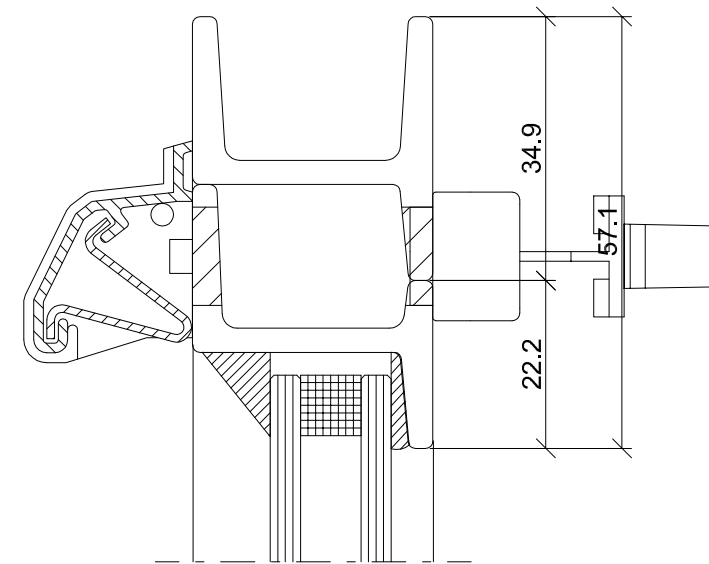

FIXED LIGHT WITH
ADDITIONAL FILLET
FOR TRICKLE VENT.

Fabco Sanctuary

Unit 1 Hobbs New Barn
Climping, Littlehampton
West Sussex, BN17 5RE

Tel: 01903 718808 Fax: 01903 718903
Email: enquiries@fabcosanctuary.com

SPECIFICATION:

PROJECT NAME :

XXXX

DATE: 10 MAY 2016

PROJECT No :

XXXX

DRAWN: DAN FLANNAGHAN

TITLE :

TICKLE VENTS - FIXED LIGHT

PAGE SIZE: A3

SCALE: 1:1

DRAWING No:

XXXX-1

REVISION: