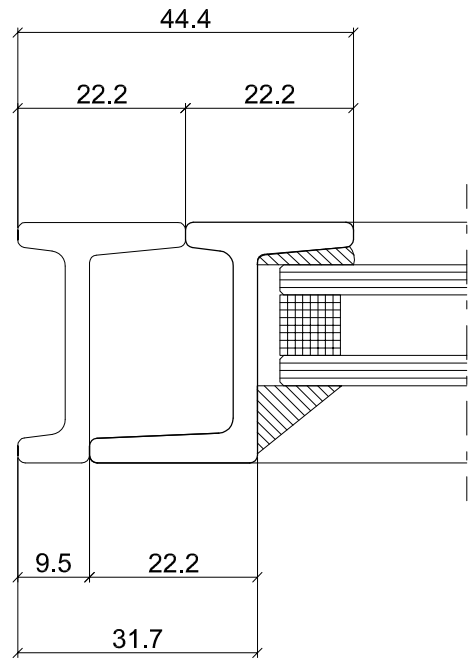

FABCO

W7 FILLET TO FIXED LIGHT.