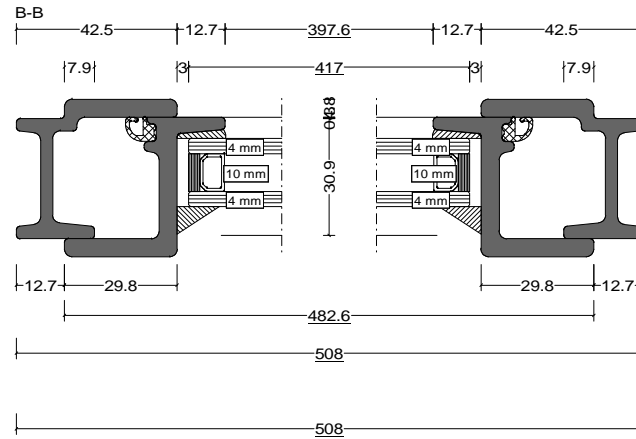

Pos. W20 Side Hung - Slim Section, Quantity: 1  
 Finish: RAL  
 Job: W20 Sample Drawing

FABCO

	Date	Name	W20 Sample Drawing	<b>Fabco Sanctuary Ltd</b> Unit 1, Hobbs New Barn Climping, West Sussex Littlehampton, BN17 5TF BN17 5RE Tel: 01903 718808
Drawn	12.11.2020			
Checked				
Normchkd.				
Scale	SIDE HUNG WINDOW			Drawing No.:
1 : 2	EQUAL LEGS			
View	WINDOW SECTION			
1 : 20				

Pos. W20 Side Hung - Std Section, Quantity: 1  
 Finish: RAL  
 Job: W20 Sample Drawing

FABCO

	Date	Name	W20 Sample Drawing	<b>Fabco Sanctuary Ltd</b> Unit 1, Hobbs New Barn Climping, West Sussex Littlehampton, BN17 5TF BN17 5RE Tel: 01903 718808
Drawn	12.11.2020			
Checked				
Normchkd.				
Scale	1 : 2		<b>SIDE HUNG WINDOW          EQUAL LEGS          DOOR SECTION</b>	Drawing No.:
View	1 : 20			