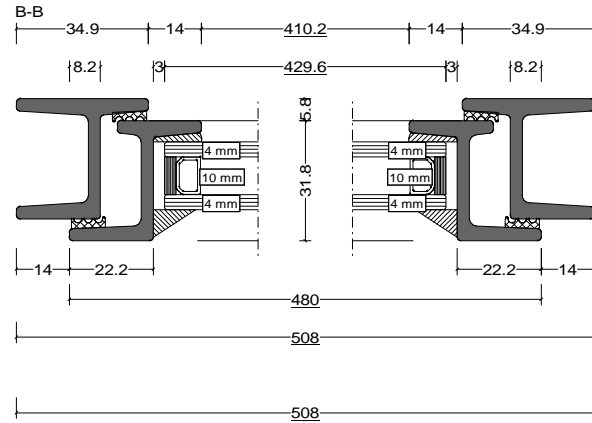

Pos. W20 Side Hung - Slim Section, Quantity: 1  
 Finish: RAL  
 Job: W20 Sample Drawing

FABCO

	Date	Name	W20 Sample Drawing	<b>Fabco Sanctuary Ltd</b> Unit 1, Hobbs New Barn Climping, West Sussex Littlehampton, BN17 5TF BN17 5RE Tel: 01903 718808
Drawn	12.11.2020			
Checked				
Normchkd.				
Scale	SIDE HUNG WINDOW			Drawing No.:
1 : 2	EQUAL LEGS			
View	WINDOW SECTION			
1 : 20				

Pos. W20 Side Hung - Std Section, Quantity: 1  
 Finish: RAL  
 Job: W20 Sample Drawing

FABCO

	Date	Name	W20 Sample Drawing	<b>Fabco Sanctuary Ltd</b> Unit 1, Hobbs New Barn Climping, West Sussex Littlehampton, BN17 5TF BN17 5RE Tel: 01903 718808
Drawn	12.11.2020			
Checked				
Normchkd.				
Scale	1 : 2		<b>SIDE HUNG WINDOW          EQUAL LEGS          DOOR SECTION</b>	Drawing No.:
View	1 : 20			