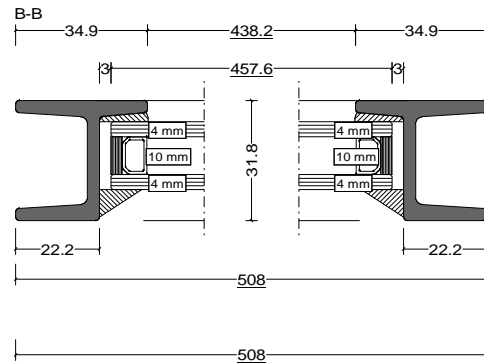

Pos. W20 Fixed Light , Quantity: 1
Finish: RAL
Job: W20 Sample Drawing

FABCO

	Date	Name	W20 Sample Drawing	Fabco Sanctuary Ltd Unit 1, Hobbs New Barn Climping , West Sussex Littlehampton, BN17 5TF BN17 5RE Tel: 01903 718808
Drawn	12.11.2020			
Checked				
Normchkd.				
Scale	FIXED SCREEN EQUAL LEGS		Drawing No.:	
1 : 2				
View				
1 : 20