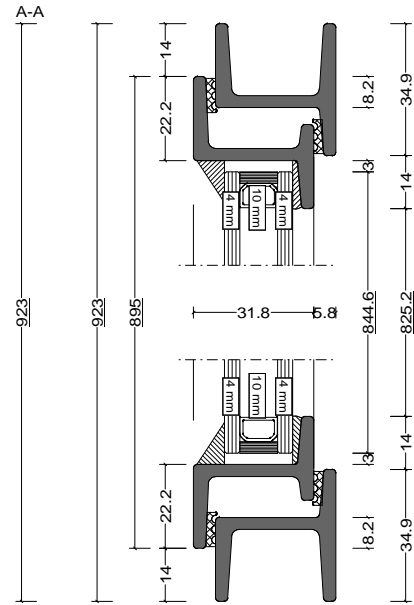

Pos. W20 Side Hung - Slim Section, Quantity: 1  
 Finish: RAL  
 Job: W20 Sample Drawing

FABCO

	Date	Name	W20 Sample Drawing	<b>Fabco Sanctuary Ltd</b> Unit 1, Hobbs New Barn Climping, West Sussex Littlehampton, BN17 5TF BN17 5RE Tel: 01903 718808
Drawn	12.11.2020			
Checked				
Normchkd.				
Scale	SIDE HUNG WINDOW			Drawing No.:
1 : 2	EQUAL LEGS			
View	WINDOW SECTION			
1 : 20				

Pos. W20 Side Hung - Std Section, Quantity: 1  
 Finish: RAL  
 Job: W20 Sample Drawing

FABCO

	Date	Name	W20 Sample Drawing	<b>Fabco Sanctuary Ltd</b> Unit 1, Hobbs New Barn Climping, West Sussex Littlehampton, BN17 5TF BN17 5RE Tel: 01903 718808
Drawn	12.11.2020			
Checked				
Normchkd.				
Scale	1 : 2		<b>SIDE HUNG WINDOW          EQUAL LEGS          DOOR SECTION</b>	Drawing No.:
View	1 : 20			

TITLE : FILLET SECTIONS

REVISION:

DATE: 29 MARCH 2016

DRAWN: DAN FLANNAGHAN

PAGE SIZE: A3

SCALE: 1:1

DRAWING No: XXXX-1

FABCO

PROJECT No :

XXXX

DRAWN: DAN FLANNAGHAN

TITLE :

TICKLE VENTS - FIXED LIGHT

PAGE SIZE: A3

SCALE: 1:1

DRAWING No: