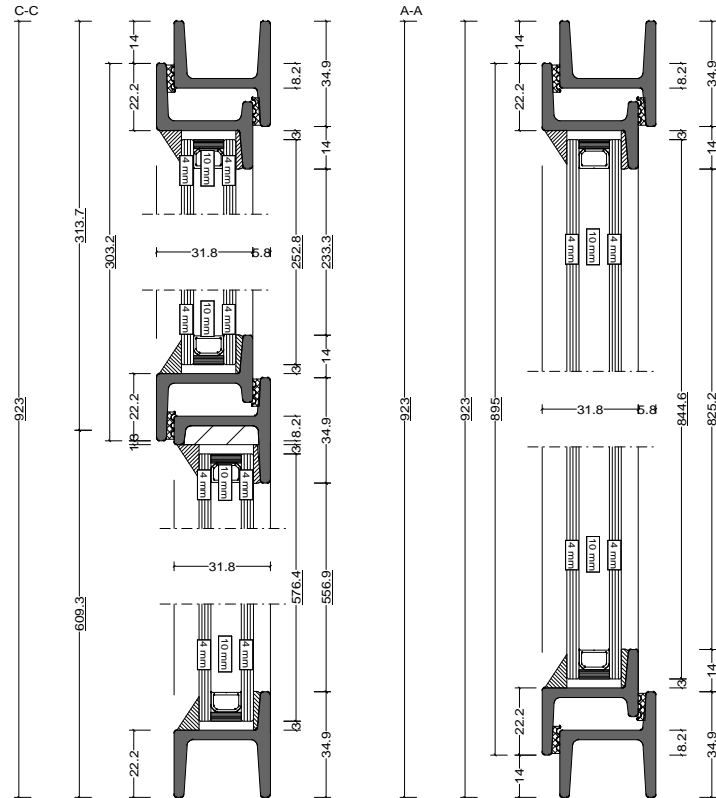

Pos. W20 - Top Hung - Slim Section, Quantity: 1  
 Finish: RAL  
 Job: W20 Sample Drawing

FABCO

	Date	Name	W20 Sample Drawing	<b>Fabco Sanctuary Ltd</b> Unit 1, Hobbs New Barn Climping, West Sussex Littlehampton, BN17 5TF BN17 5RE Tel: 01903 718808
Drawn	12.11.2020			
Checked				
Normchkd.				
Scale	TOP HUNG WINDOW			Drawing No.:
1 : 2	EQUAL LEGS			
View	WINDOW SECTION			
1 : 20				

FABCO

Pos. W20 Multi-Light - Slim Section T1, Quantity: 1  
 Finish: RAL  
 Job: W20 Sample Drawing

	Date	Name	W20 Sample Drawing	<b>Fabco Sanctuary Ltd</b> Unit 1, Hobbs New Barn Climping, West Sussex Littlehampton, BN17 5TF BN17 5RE Tel: 01903 718808
Drawn	12.11.2020			
Checked				
Normchkd.				
Scale	MULTILIGHT WINDOW			Drawing No.:
1 : 2.5	EQUAL LEGS			
View	WINDOW SECTION			
1 : 25				

PROJECT No :

XXXX

DRAWN: DAN FLANNAGHAN

TITLE :

TICKLE VENTS - FIXED LIGHT

PAGE SIZE: A3

SCALE: 1:1

DRAWING No: