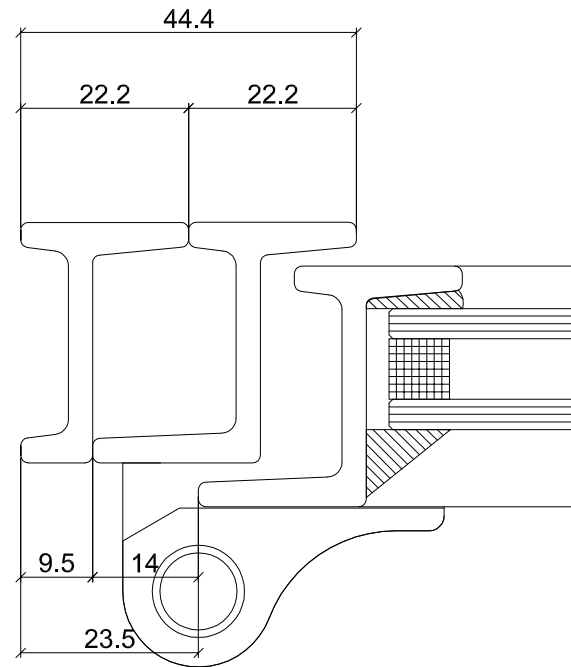

W7 FILLET TO OPENING VENT.