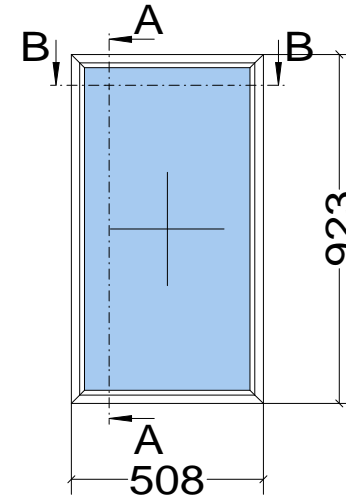

Pos. W20 Fixed Light , Quantity: 1
Finish: RAL
Job: W20 Sample Drawing

FABCO

	Date	Name	W20 Sample Drawing	Fabco Sanctuary Ltd Unit 1, Hobbs New Barn Climping , West Sussex Littlehampton, BN17 5TF BN17 5RE Tel: 01903 718808
Drawn	12.11.2020			
Checked				
Normchkd.				
Scale	FIXED SCREEN EQUAL LEGS		Drawing No.:	
1 : 2				
View				
1 : 20