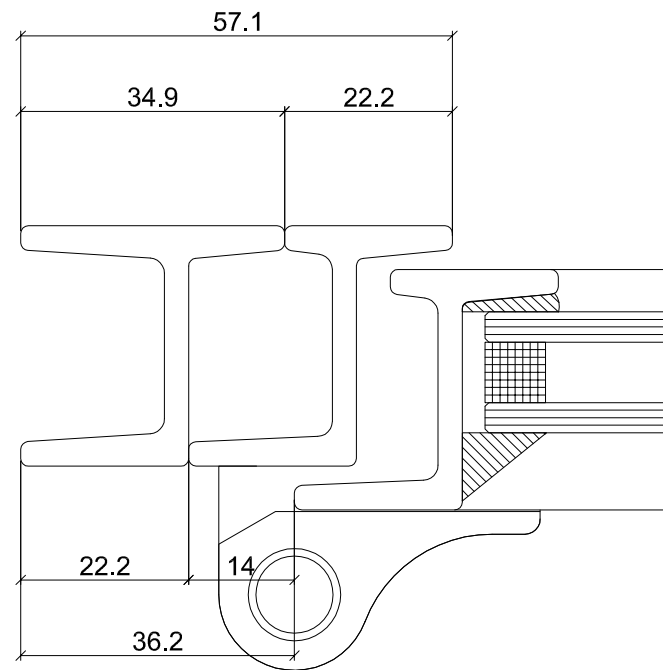

FABCO

Pos. W20 Multi-Light - Slim Section T1, Quantity: 1  
 Finish: RAL  
 Job: W20 Sample Drawing

	Date	Name	W20 Sample Drawing	<b>Fabco Sanctuary Ltd</b> Unit 1, Hobbs New Barn Climping, West Sussex Littlehampton, BN17 5TF BN17 5RE Tel: 01903 718808
Drawn	12.11.2020			
Checked				
Normchkd.				
Scale	MULTILIGHT WINDOW			Drawing No.:
1 : 2.5	EQUAL LEGS			
View	WINDOW SECTION			
1 : 25				

FABCO

W7 FILLET TO FIXED LIGHT.

W7 FILLET TO OPENING VENT.

W7 FILLET TO DOOR.

W9 FILLET TO FIXED LIGHT.

W9 FILLET TO OPENING VENT.

W9 FILLET TO DOOR.