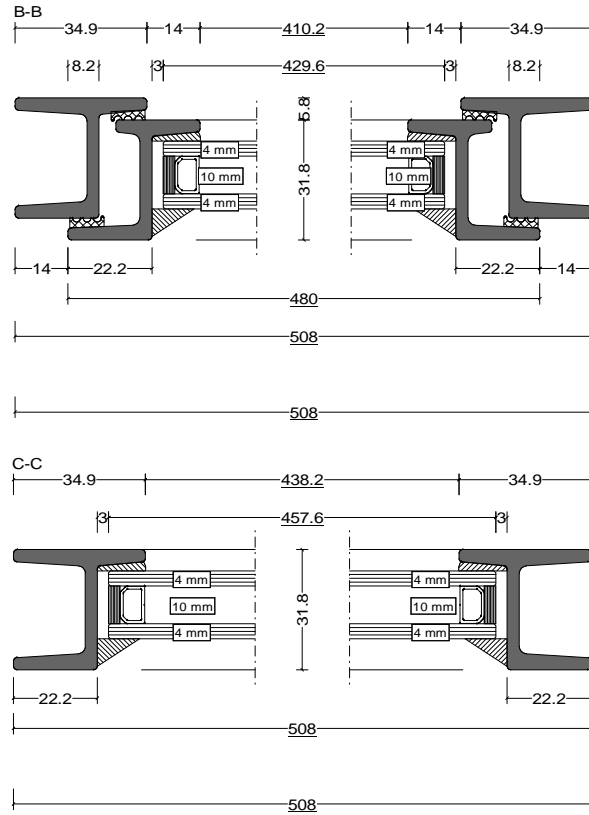

Pos. W20 Fixed Light , Quantity: 1  
 Finish: RAL  
 Job: W20 Sample Drawing

FABCO

	Date	Name	W20 Sample Drawing	<b>Fabco Sanctuary Ltd</b> Unit 1, Hobbs New Barn Climping , West Sussex Littlehampton, BN17 5TF BN17 5RE Tel: 01903 718808
Drawn	12.11.2020			
Checked				
Normchkd.				
Scale	<b>FIXED SCREEN</b> <b>EQUAL LEGS</b>		Drawing No.:	
1 : 2				
View				
1 : 20				

Pos. W20 - Top Hung - Slim Section, Quantity: 1  
 Finish: RAL  
 Job: W20 Sample Drawing

FABCO

	Date	Name	W20 Sample Drawing	<b>Fabco Sanctuary Ltd</b> Unit 1, Hobbs New Barn Climping, West Sussex Littlehampton, BN17 5TF BN17 5RE Tel: 01903 718808
Drawn	12.11.2020			
Checked				
Normchkd.				
Scale	TOP HUNG WINDOW			Drawing No.:
1 : 2	EQUAL LEGS			
View	WINDOW SECTION			
1 : 20				