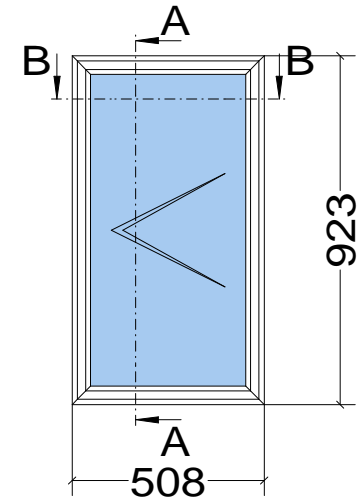

Pos. W20 Side Hung - Slim Section, Quantity: 1  
 Finish: RAL  
 Job: W20 Sample Drawing

FABCO

	Date	Name	W20 Sample Drawing	<b>Fabco Sanctuary Ltd</b> Unit 1, Hobbs New Barn Climping, West Sussex Littlehampton, BN17 5TF BN17 5RE Tel: 01903 718808
Drawn	12.11.2020			
Checked				
Normchkd.				
Scale	SIDE HUNG WINDOW			Drawing No.:
1 : 2	EQUAL LEGS			
View	WINDOW SECTION			
1 : 20				

Pos. W20 Side Hung - Std Section, Quantity: 1  
 Finish: RAL  
 Job: W20 Sample Drawing

FABCO

	Date	Name	W20 Sample Drawing	<b>Fabco Sanctuary Ltd</b> Unit 1, Hobbs New Barn Climping, West Sussex Littlehampton, BN17 5TF BN17 5RE Tel: 01903 718808
Drawn	12.11.2020			
Checked				
Normchkd.				
Scale	1 : 2		<b>SIDE HUNG WINDOW          EQUAL LEGS          DOOR SECTION</b>	Drawing No.:
View	1 : 20			