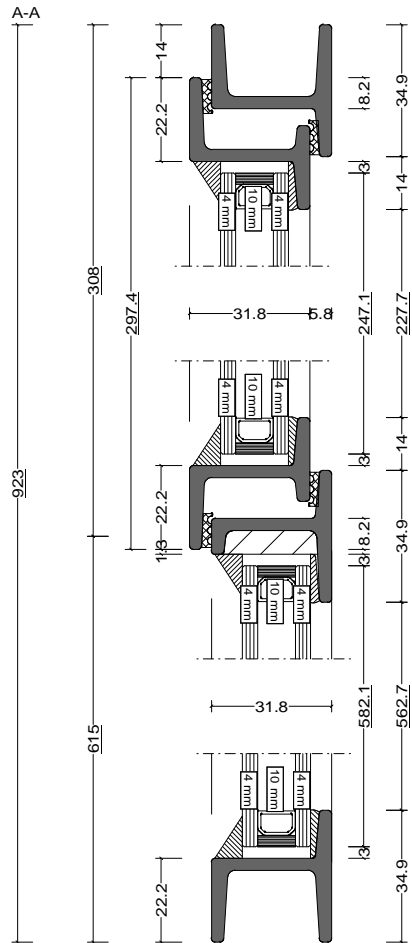

Pos. W20 Side Hung - Std Section, Quantity: 1  
 Finish: RAL  
 Job: W20 Sample Drawing

FABCO

	Date	Name	W20 Sample Drawing	<b>Fabco Sanctuary Ltd</b> Unit 1, Hobbs New Barn Climping, West Sussex Littlehampton, BN17 5TF BN17 5RE Tel: 01903 718808
Drawn	12.11.2020			
Checked				
Normchkd.				
Scale	1 : 2		<b>SIDE HUNG WINDOW          EQUAL LEGS          DOOR SECTION</b>	Drawing No.:
View	1 : 20			

Pos. W20 Fixed Light , Quantity: 1  
 Finish: RAL  
 Job: W20 Sample Drawing

FABCO

	Date	Name	W20 Sample Drawing	<b>Fabco Sanctuary Ltd</b> Unit 1, Hobbs New Barn Climping , West Sussex Littlehampton, BN17 5TF BN17 5RE Tel: 01903 718808
Drawn	12.11.2020			
Checked				
Normchkd.				
Scale	<b>FIXED SCREEN</b> <b>EQUAL LEGS</b>		Drawing No.:	
1 : 2				
View				
1 : 20				

Pos. W20 - Top Hung - Slim Section, Quantity: 1  
 Finish: RAL  
 Job: W20 Sample Drawing

FABCO

	Date	Name	W20 Sample Drawing	<b>Fabco Sanctuary Ltd</b> Unit 1, Hobbs New Barn Climping, West Sussex Littlehampton, BN17 5TF BN17 5RE Tel: 01903 718808
Drawn	12.11.2020			
Checked				
Normchkd.				
Scale	TOP HUNG WINDOW			Drawing No.:
1 : 2	EQUAL LEGS			
View	WINDOW SECTION			
1 : 20				

TITLE : FILLET SECTIONS

REVISION:

DATE: 29 MARCH 2016

DRAWN: DAN FLANNAGHAN

PAGE SIZE: A3

SCALE: 1:1

DRAWING No: XXXX-1

FABCO