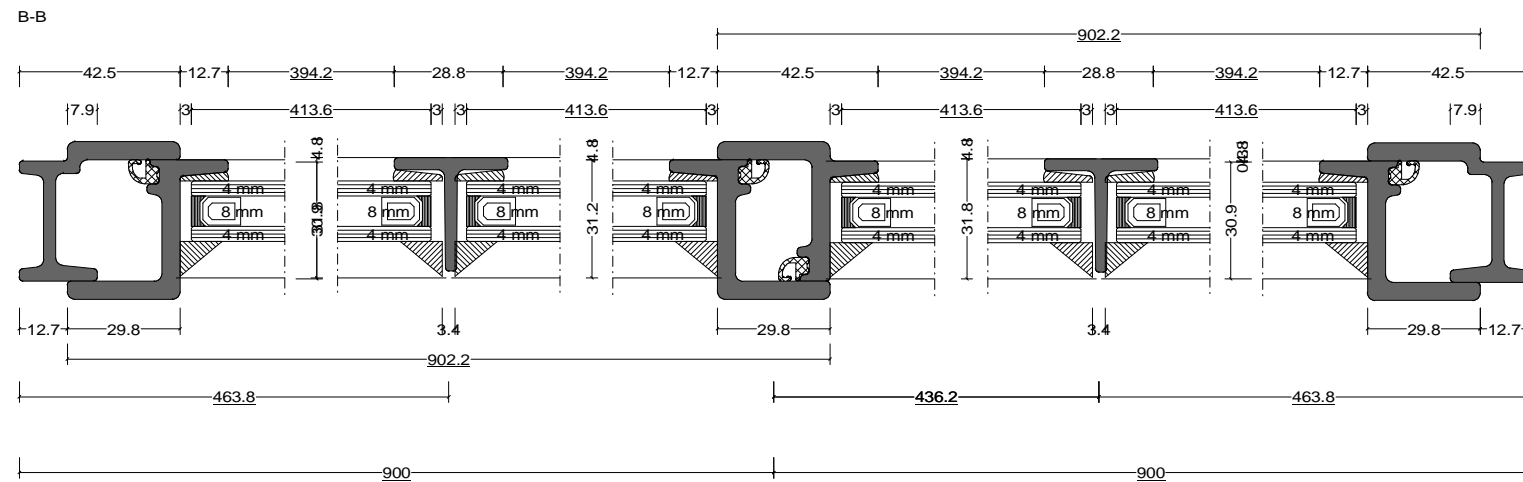

Pos. Style 7, Quantity: 1
Finish: RAL
Job: W20 Double Leaf - Internal Threshold

	Date	Name	W20 Double Leaf - Internal Threshold	Fabco Sanctuary Ltd Unit 1, Hobbs New Barn Climping, West Sussex Littlehampton, BN17 5TF BN17 5TF Tel: 01903 718808 Fax: 01903 724376
Drawn	31.10.2017			
Checked				
Normchkd.				
Scale	1 : 2		Drawing No.:	
View	1 : 20