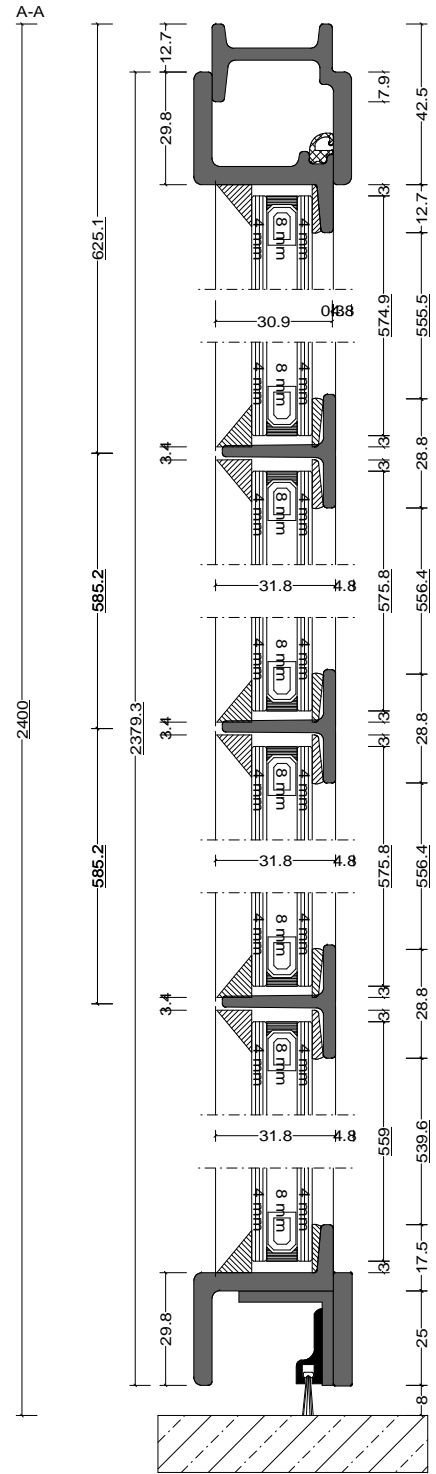

Pos. Style 8, Quantity: 1
Finish: RAL
Job: W20 Door Types

Date		Name		W20 Door Types	Fabco Sanctuary Ltd Unit 1, Hobbs New Barn Climping, West Sussex Littlehampton, BN17 5TF BN17 5TF Tel: 01903 718808 Fax: 01903 724376
Drawn	30.10.2017				
Checked					
Normchkd.					
Scale	1 : 2			Drawing No.:	
View	1 : 20