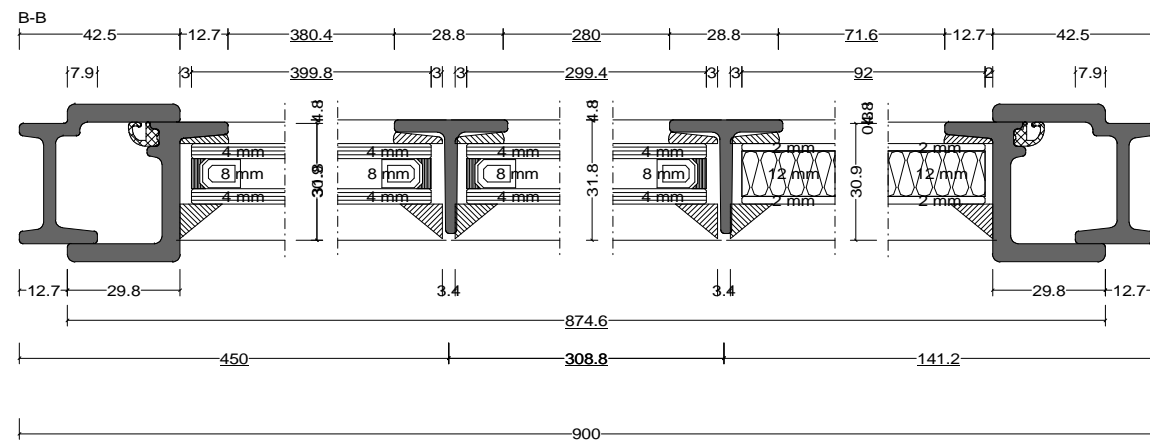

Pos. Style 7, Quantity: 1
Finish: RAL
Job: W20 Door Types

Date		Name		W20 Door Types	Fabco Sanctuary Ltd Unit 1, Hobbs New Barn Climping, West Sussex Littlehampton, BN17 5TF BN17 5TF Tel: 01903 718808 Fax: 01903 724376
Drawn	30.10.2017				
Checked					
Normchkd.					
Scale	1 : 2			Drawing No.:	
View	1 : 20