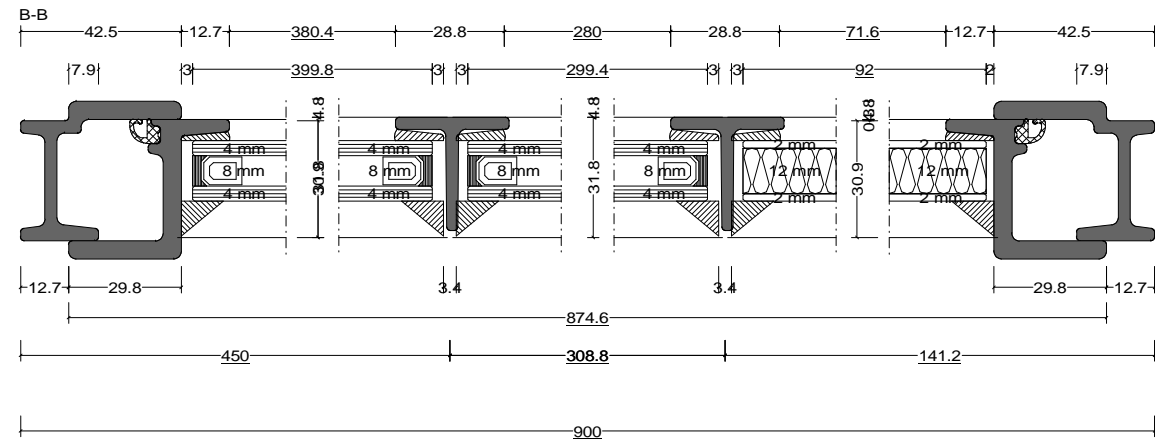

Pos. Style 10, Quantity: 1
Finish: RAL
Job: W20 Door Types

Date	Name	W20 Door Types	Fabco Sanctuary Ltd Unit 1, Hobbs New Barn Climping, West Sussex Littlehampton, BN17 5TF BN17 5TF Tel: 01903 718808 Fax: 01903 724376	
Drawn	30.10.2017			
Checked				
Normchkd.				
Scale	1 : 2		Drawing No.:	
View	1 : 20