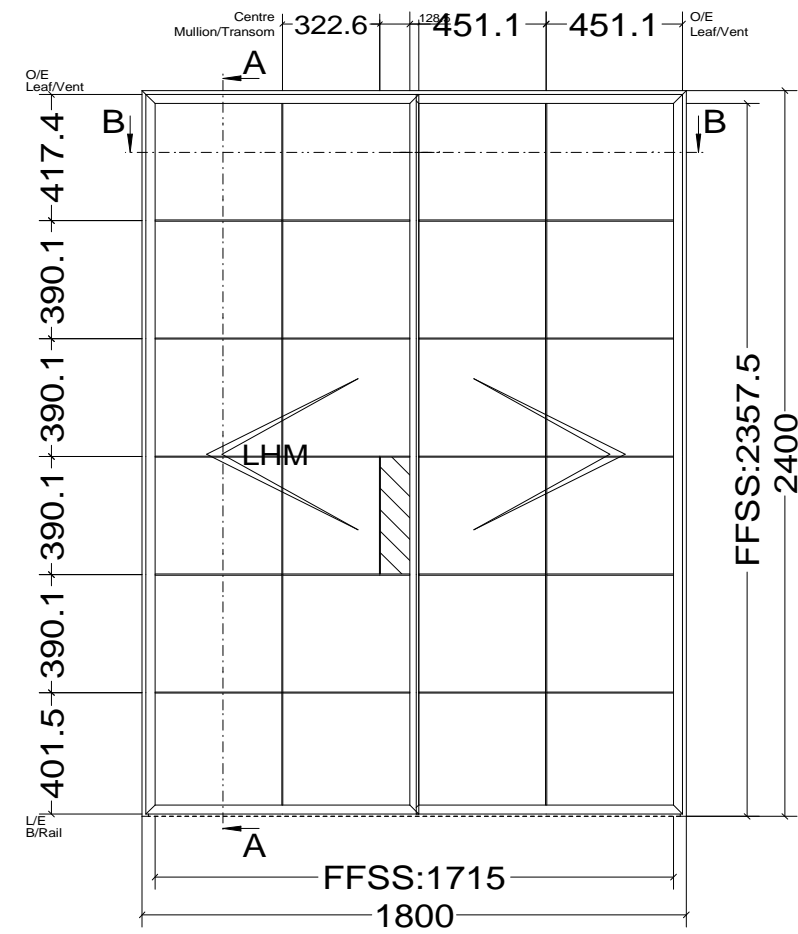

Pos. Style 12, Quantity: 1
Finish: RAL
Job: W20 Double Leaf - Internal Threshold

	Date	Name	W20 Double Leaf - Internal Threshold	Fabco Sanctuary Ltd Unit 1, Hobb's New Barn Climping, West Sussex Littlehampton, BN17 5TF BN17 5TF Tel: 01903 718808 Fax: 01903 724376
Drawn	31.10.2017			
Checked				
Normchkd.				
Scale	1 : 2.5			Drawing No.:
View	1 : 25