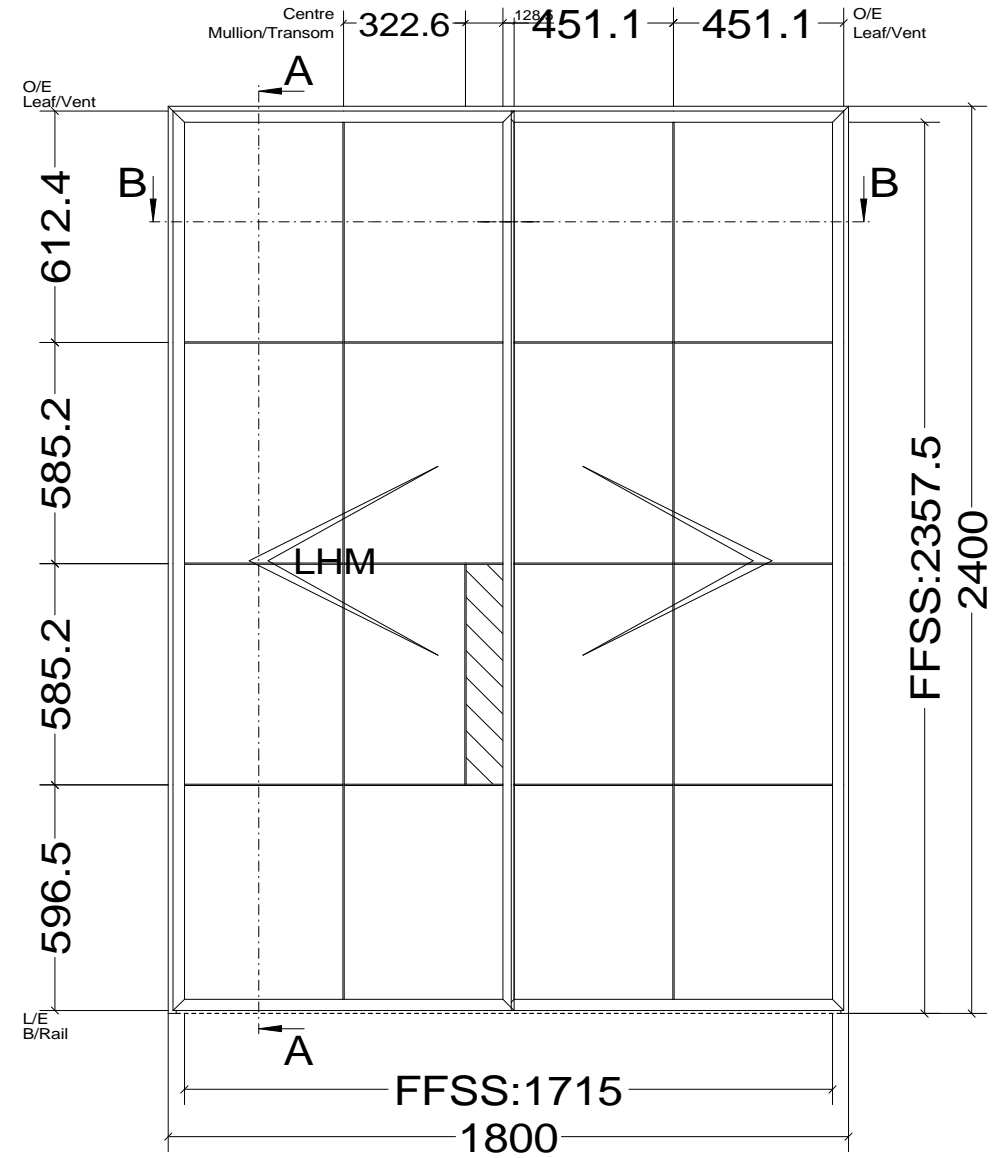

Pos. Style 8, Quantity: 1
Finish: RAL
Job: W20 Double Leaf - Internal Threshold

		Date	Name	W20 Double Leaf - Internal Threshold	Fabco Sanctuary Ltd Unit 1, Hobbs New Barn Climping, West Sussex Littlehampton, BN17 5TF BN17 5TF Tel: 01903 718808 Fax: 01903 724376
Drawn		31.10.2017			
Checked					
Normchkd.					
Scale					Drawing No.:
View