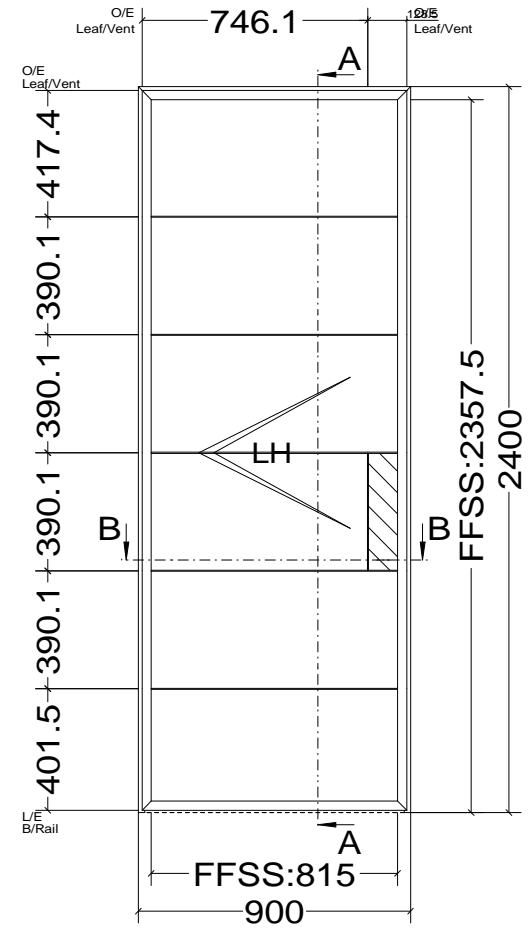

Pos. Style 6, Quantity: 1
Finish: RAL
Job: W20 Door Types

		Date	Name	W20 Door Types	Fabco Sanctuary Ltd Unit 1, Hobbs New Barn Climping, West Sussex Littlehampton, BN17 5TF BN17 5TF Tel: 01903 718808 Fax: 01903 724376
Drawn		30.10.2017			
Checked					
Normchkd.					
Scale					Drawing No.:
1 : 2.5					
View					
1 : 25