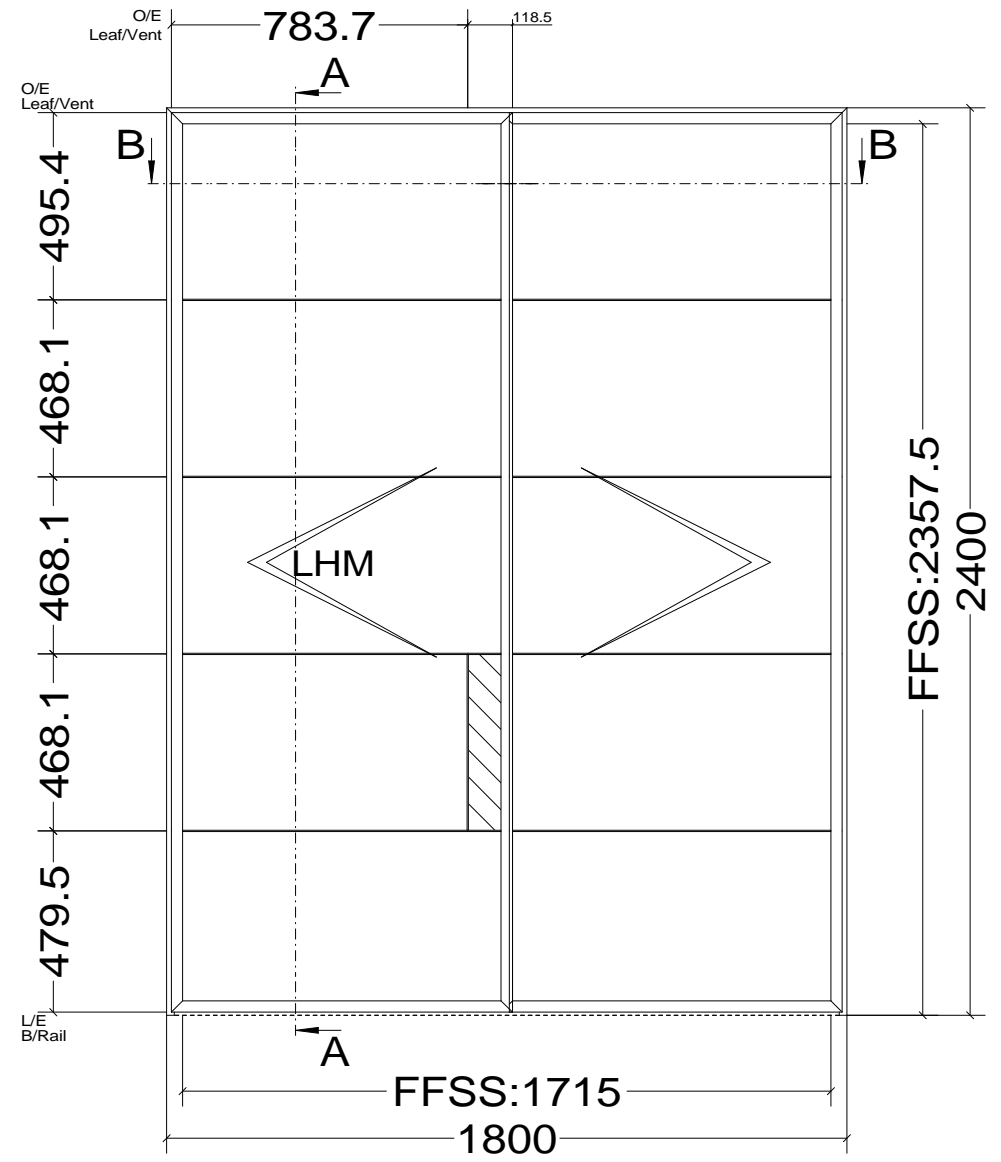

Pos. Style 5, Quantity: 1
Finish: RAL
Job: W20 Double Leaf - Internal Threshold

	Date	Name	W20 Double Leaf - Internal Threshold	Fabco Sanctuary Ltd Unit 1, Hobbs New Barn Climping, West Sussex Littlehampton, BN17 5TF	
Drawn	31.10.2017				Tel: 01903 718808 Fax: 01903 724376 Drawing No.:
Checked					
Normchkd.					
Scale	1 : 2				
View	1 : 20