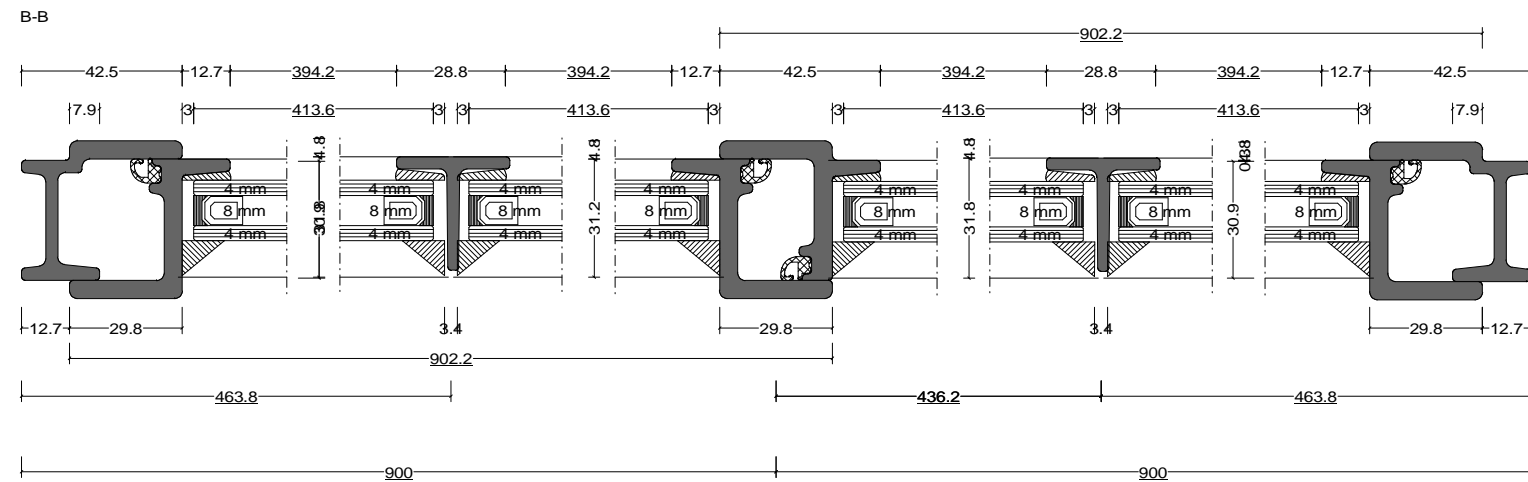

Pos. Style 8, Quantity: 1
Finish: RAL
Job: W20 Double Leaf - Internal Threshold

		Date	Name	W20 Double Leaf - Internal Threshold	Fabco Sanctuary Ltd Unit 1, Hobbs New Barn Climping, West Sussex Littlehampton, BN17 5TF BN17 5TF Tel: 01903 718808 Fax: 01903 724376
Drawn		31.10.2017			
Checked					
Normchkd.					
Scale					Drawing No.:
View