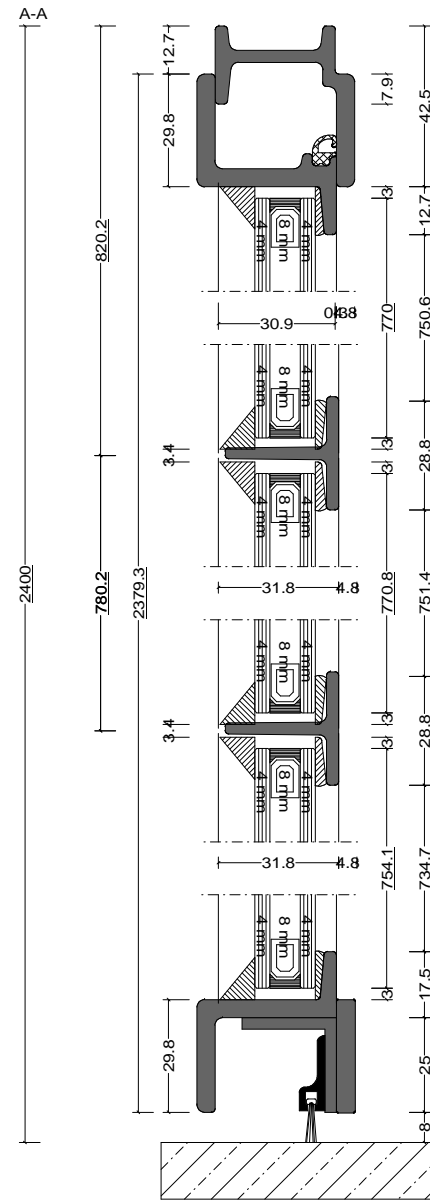

Pos. Style 3, Quantity: 1
Finish: RAL
Job: W20 Double Leaf - Internal Threshold

	Date	Name	
Drawn	31.10.2017		W20 Double Leaf - Internal Threshold
Checked			
Normchkd.			
Scale	1 : 2		Fabco Sanctuary Ltd Unit 1, Hobbs New Barn Climping, West Sussex Littlehampton, BN17 5TF BN17 5TF Tel: 01903 718808 Fax: 01903 724376 Drawing No.:
View	1 : 20