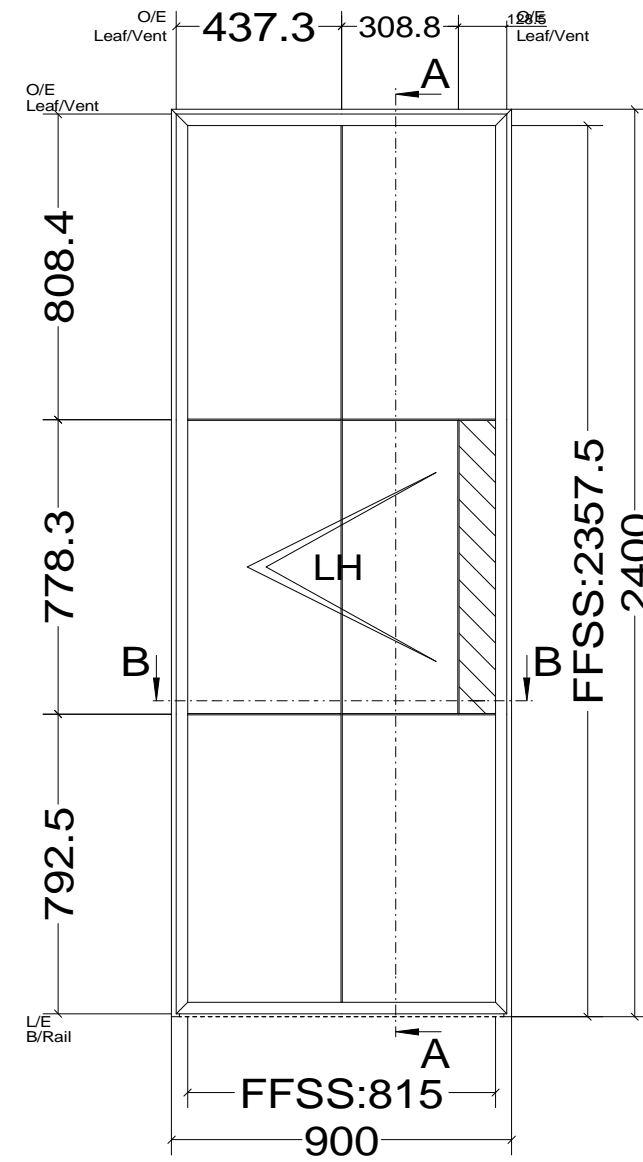

Pos. Style 7, Quantity: 1
Finish: RAL
Job: W20 Door Types

Date		Name		W20 Door Types	Fabco Sanctuary Ltd Unit 1, Hobbs New Barn Climping, West Sussex Littlehampton, BN17 5TF BN17 5TF Tel: 01903 718808 Fax: 01903 724376
Drawn	30.10.2017				
Checked					
Normchkd.					
Scale	1 : 2			Drawing No.:	
View	1 : 20