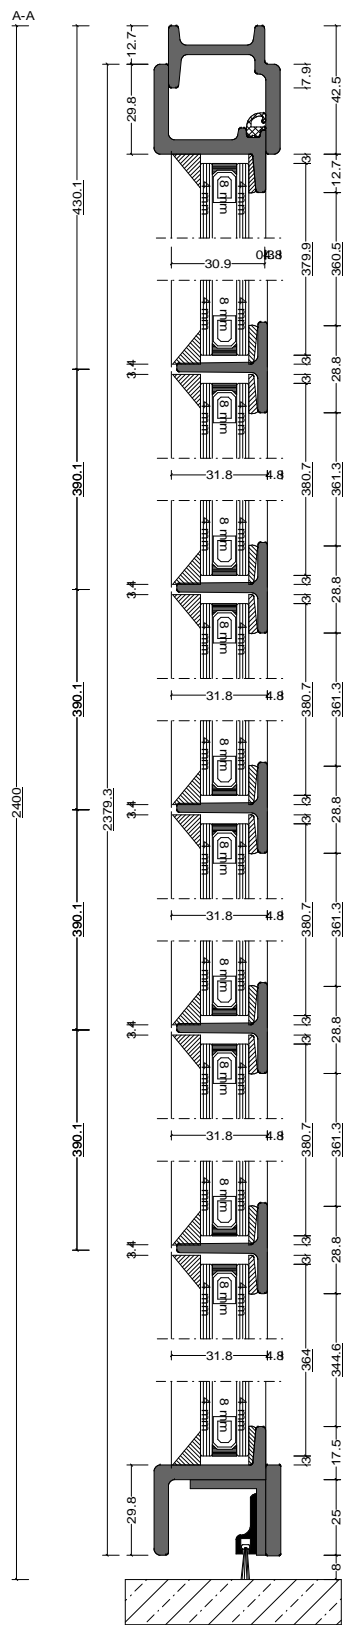

Pos. Style 12, Quantity: 1
Finish: RAL
Job: W20 Double Leaf - Internal Threshold

	Date	Name	W20 Double Leaf - Internal Threshold	Fabco Sanctuary Ltd Unit 1, Hobb's New Barn Climping, West Sussex Littlehampton, BN17 5TF BN17 5TF Tel: 01903 718808 Fax: 01903 724376
Drawn	31.10.2017			
Checked				
Normchkd.				
Scale	1 : 2.5			Drawing No.:
View	1 : 25