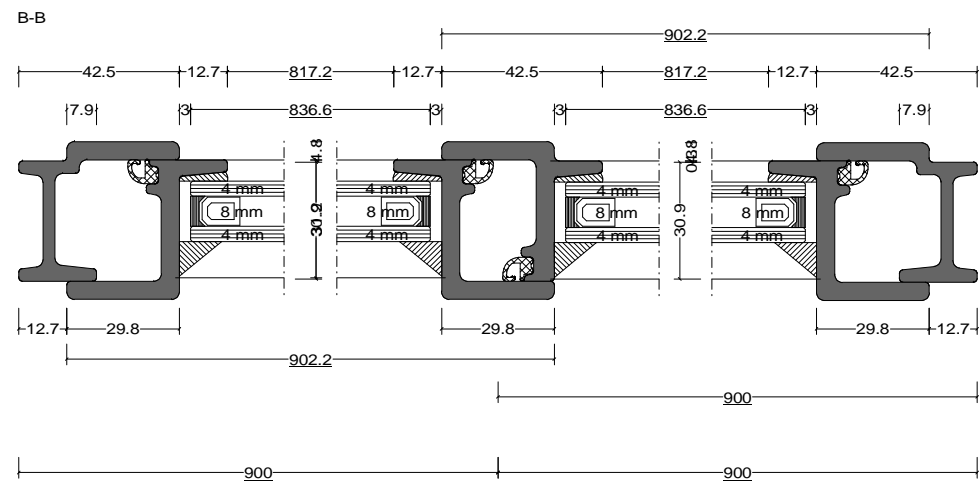

Pos. Style 3, Quantity: 1
Finish: RAL
Job: W20 Double Leaf - Internal Threshold

	Date	Name	
Drawn	31.10.2017		W20 Double Leaf - Internal Threshold
Checked			
Normchkd.			
Scale	1 : 2		Fabco Sanctuary Ltd Unit 1, Hobbs New Barn Climping, West Sussex Littlehampton, BN17 5TF BN17 5TF Tel: 01903 718808 Fax: 01903 724376 Drawing No.:
View	1 : 20