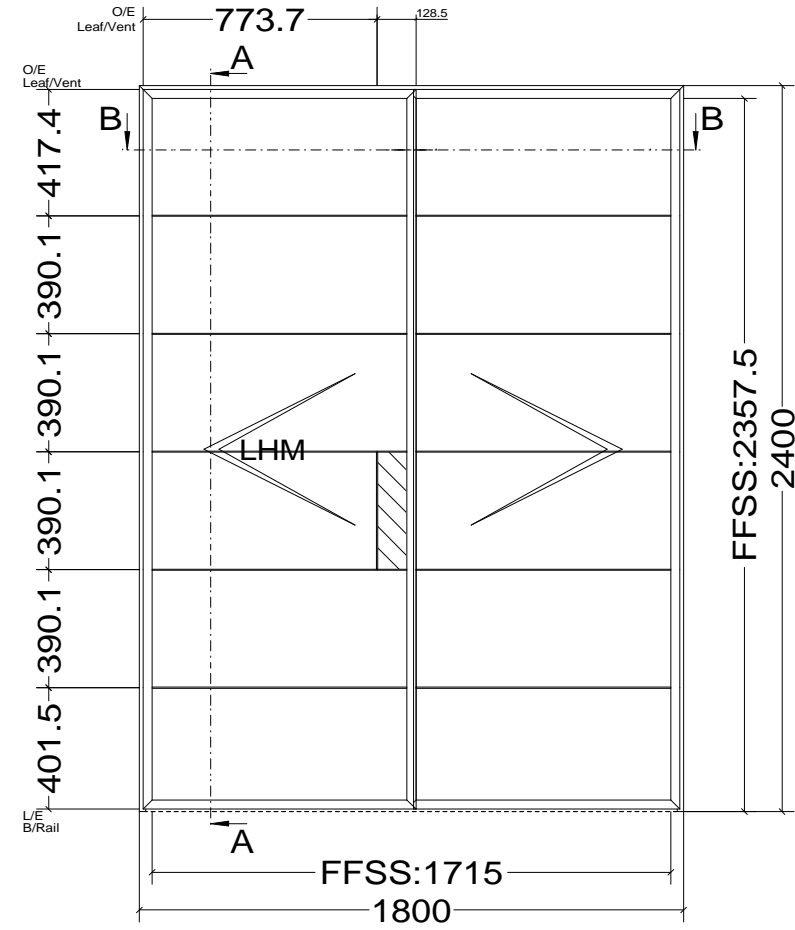

Pos. Style 6, Quantity: 1
Finish: RAL
Job: W20 Double Leaf - Internal Threshold

	Date	Name	W20 Double Leaf - Internal Threshold	Fabco Sanctuary Ltd Unit 1, Hobbs New Barn Climping, West Sussex Littlehampton, BN17 5TF BN17 5TF Tel: 01903 718808 Fax: 01903 724376
Drawn	31.10.2017			
Checked				
Normchkd.				
Scale	1 : 2.5			Drawing No.:
View	1 : 25