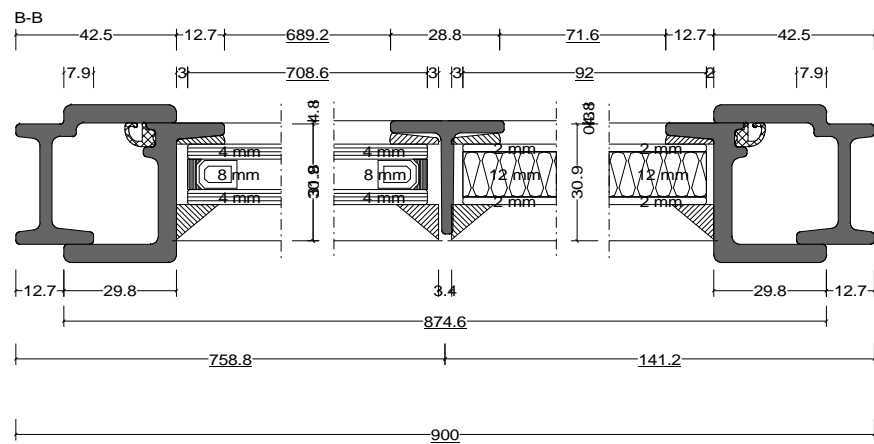

Pos. Style 3, Quantity: 1
 Finish: RAL
 Job: W20 Door Types

	Date	Name	W20 Door Types	Fabco Sanctuary Ltd Unit 1, Hobbs New Barn Climping, West Sussex Littlehampton, BN17 5TF BN17 5TF Tel: 01903 718808 Fax: 01903 724376
Drawn	30.10.2017			
Checked				
Normchkd.				Drawing No.:
Scale	1 : 2			
View	1 : 20			