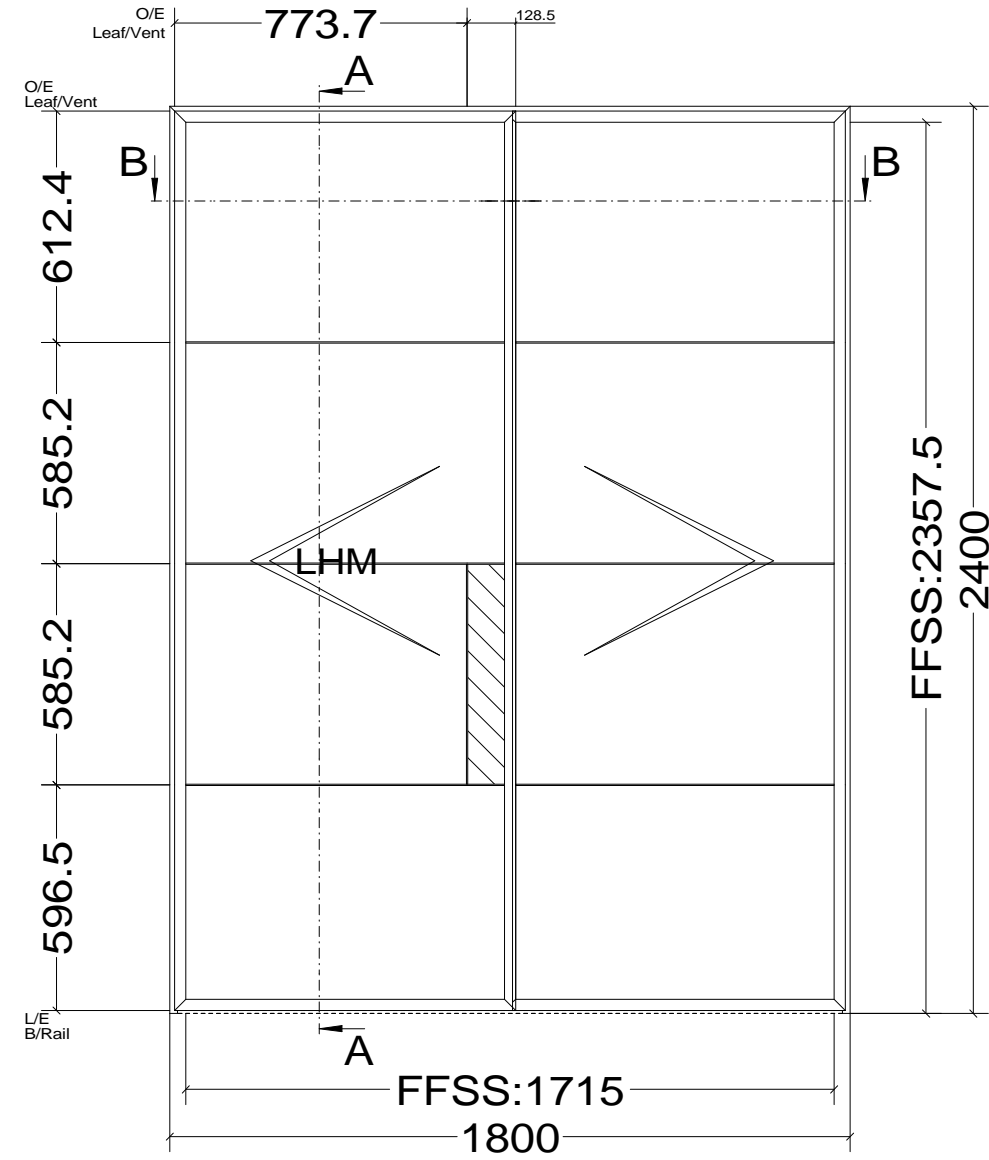

Pos. Style 4, Quantity: 1
Finish: RAL
Job: W20 Double Leaf - Internal Threshold

Date	Name	W20 Double Leaf - Internal Threshold	Fabco Sanctuary Ltd Unit 1, Hobbs New Barn Climping, West Sussex Littlehampton, BN17 5TF BN17 5TF Tel: 01903 718808 Fax: 01903 724376		
Drawn	31.10.2017				
Checked					
Normchkd.					
Scale	1 : 2		Drawing No.:		
View	1 : 20