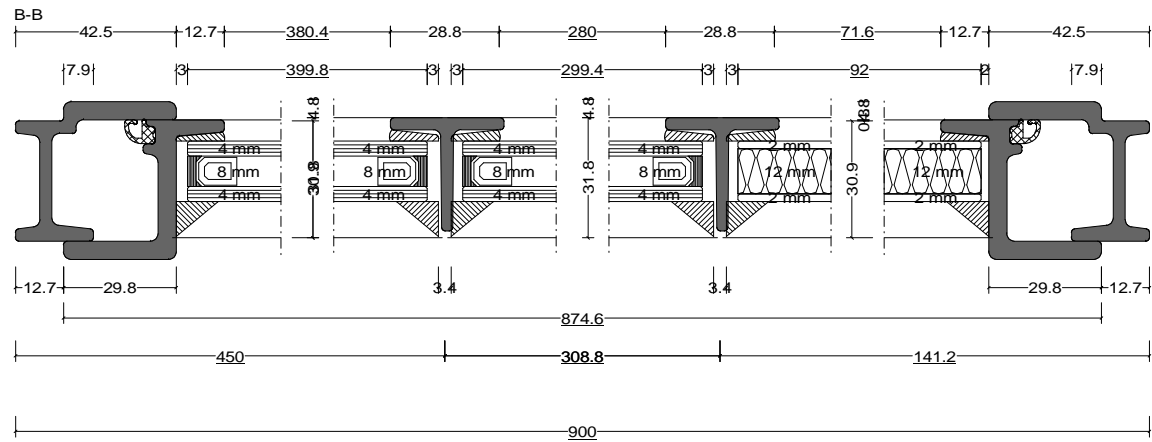

Pos. Style 8, Quantity: 1
Finish: RAL
Job: W20 Door Types

Date		Name		W20 Door Types	Fabco Sanctuary Ltd Unit 1, Hobbs New Barn Climping, West Sussex Littlehampton, BN17 5TF BN17 5TF Tel: 01903 718808 Fax: 01903 724376
Drawn	30.10.2017				
Checked					
Normchkd.					
Scale	1 : 2			Drawing No.:	
View	1 : 20