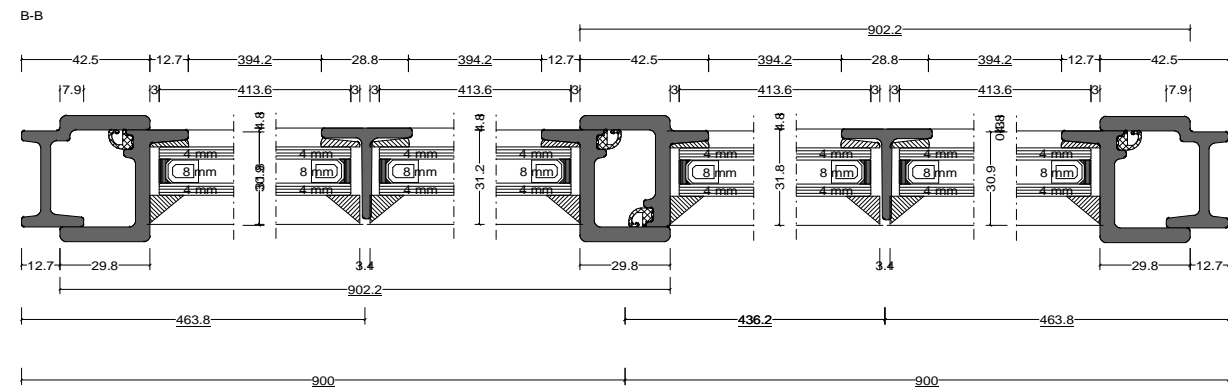

Pos. Style 12, Quantity: 1
Finish: RAL
Job: W20 Double Leaf - Internal Threshold

	Date	Name	W20 Double Leaf - Internal Threshold	Fabco Sanctuary Ltd Unit 1, Hobb's New Barn Climping, West Sussex Littlehampton, BN17 5TF BN17 5TF Tel: 01903 718808 Fax: 01903 724376
Drawn	31.10.2017			
Checked				
Normchkd.				
Scale	1 : 2.5			Drawing No.:
View	1 : 25