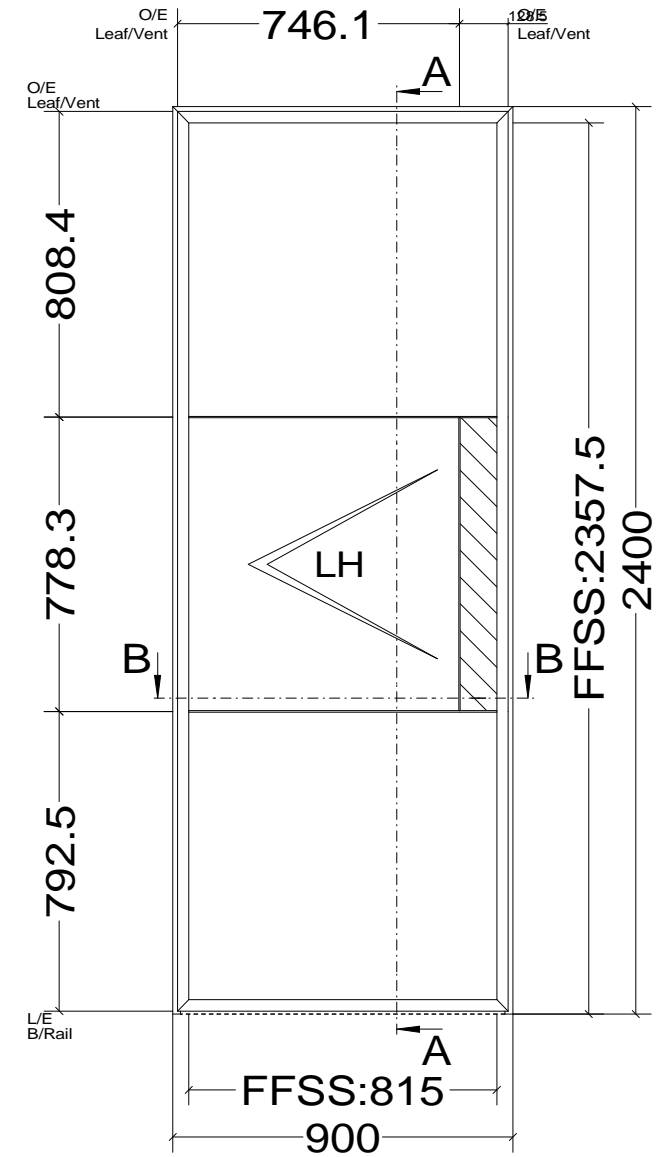

Pos. Style 3, Quantity: 1
 Finish: RAL
 Job: W20 Door Types

	Date	Name	W20 Door Types	Fabco Sanctuary Ltd Unit 1, Hobbs New Barn Climping, West Sussex Littlehampton, BN17 5TF BN17 5TF Tel: 01903 718808 Fax: 01903 724376
Drawn	30.10.2017			
Checked				
Normchkd.				Drawing No.:
Scale	1 : 2			
View	1 : 20			