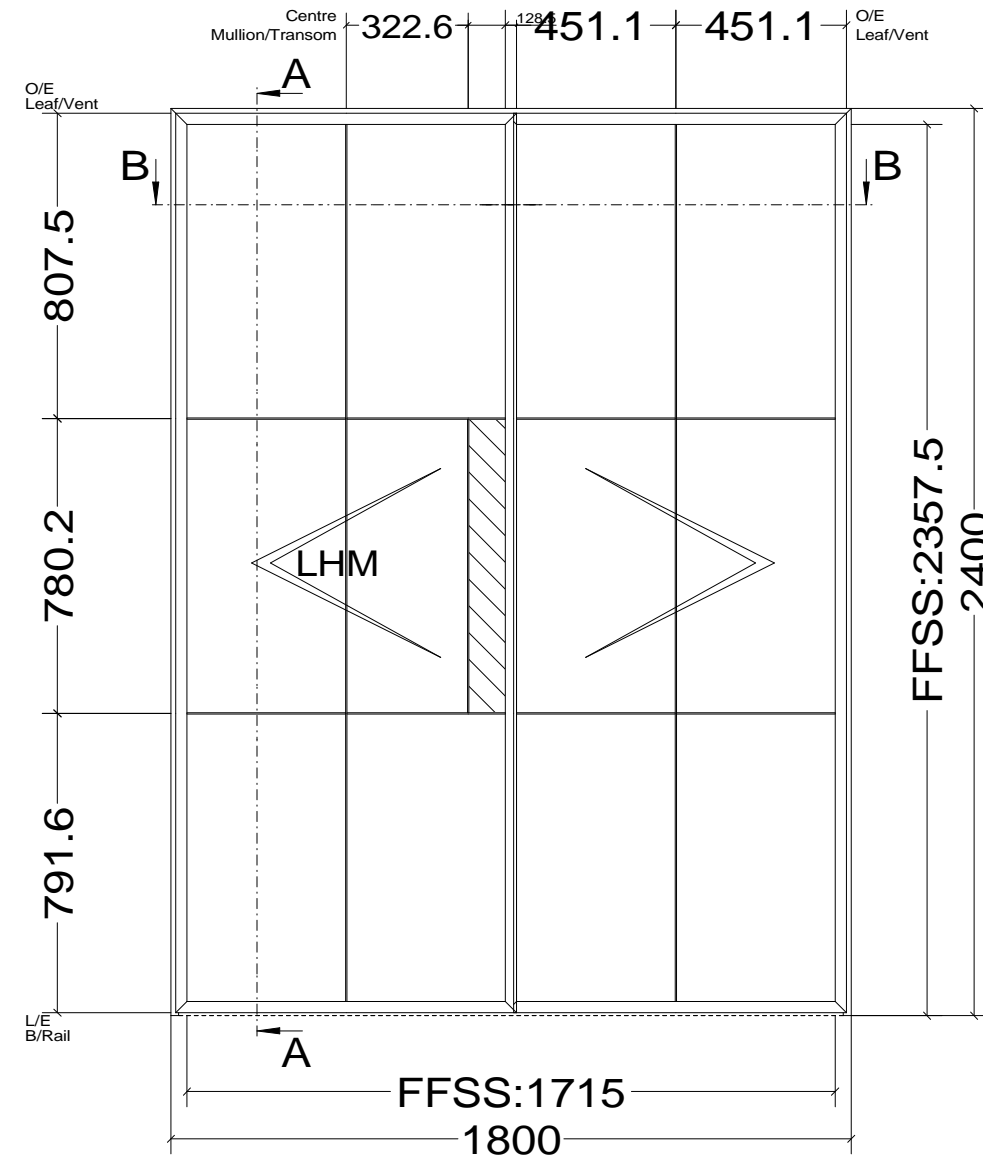

Pos. Style 7, Quantity: 1
Finish: RAL
Job: W20 Double Leaf - Internal Threshold

	Date	Name	W20 Double Leaf - Internal Threshold	Fabco Sanctuary Ltd Unit 1, Hobbs New Barn Climping, West Sussex Littlehampton, BN17 5TF BN17 5TF Tel: 01903 718808 Fax: 01903 724376
Drawn	31.10.2017			
Checked				
Normchkd.				
Scale	1 : 2		Drawing No.:	
View	1 : 20