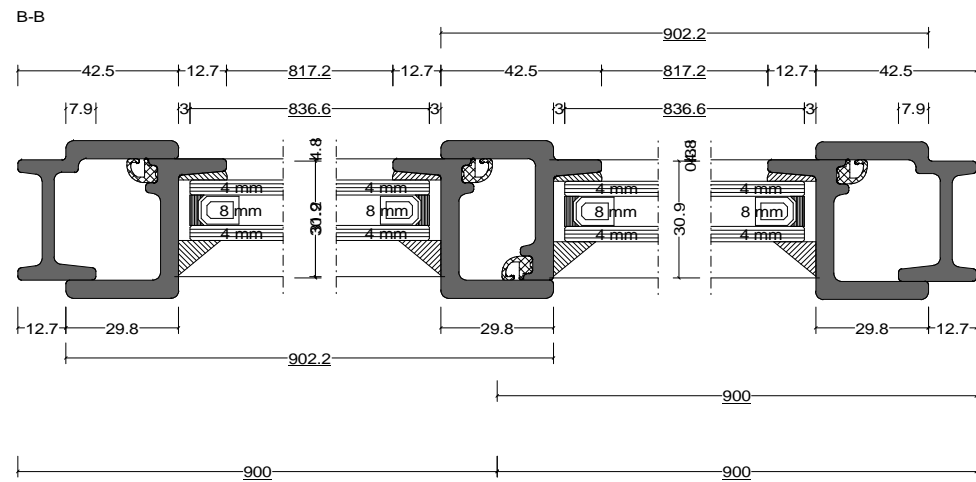

Pos. Style 5, Quantity: 1
Finish: RAL
Job: W20 Double Leaf - Internal Threshold

	Date	Name	W20 Double Leaf - Internal Threshold	Fabco Sanctuary Ltd Unit 1, Hobbs New Barn Climping, West Sussex Littlehampton, BN17 5TF	
Drawn	31.10.2017				Tel: 01903 718808 Fax: 01903 724376 Drawing No.:
Checked					
Normchkd.					
Scale	1 : 2				
View	1 : 20