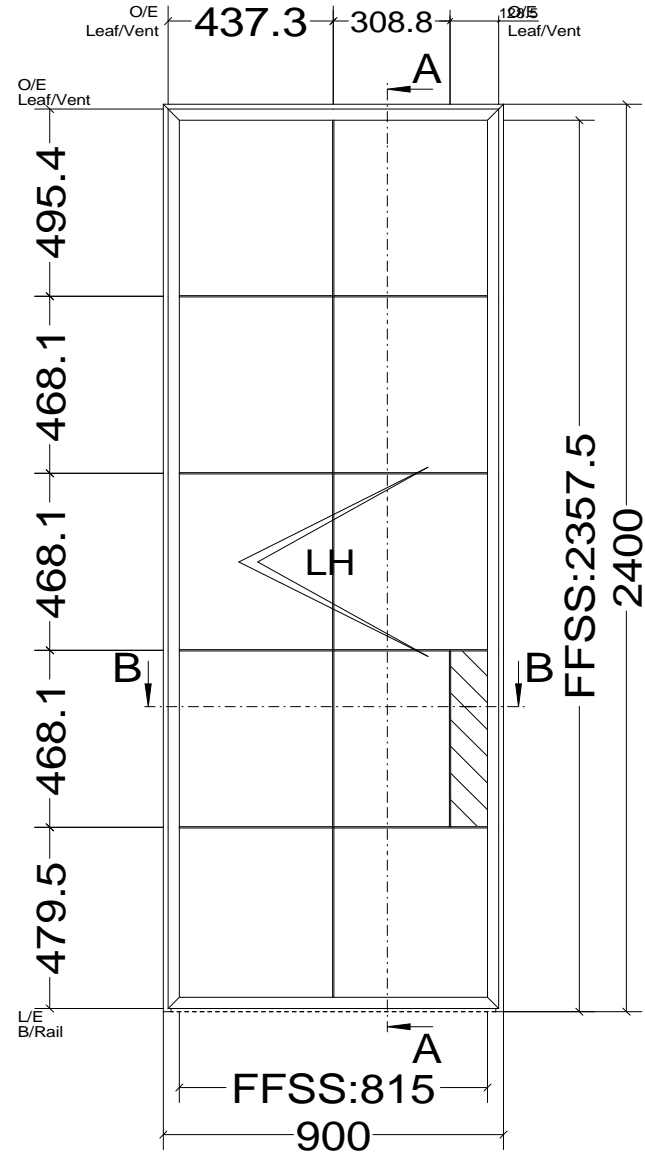

Pos. Style 10, Quantity: 1
Finish: RAL
Job: W20 Door Types

Date	Name	W20 Door Types	Fabco Sanctuary Ltd Unit 1, Hobbs New Barn Climping, West Sussex Littlehampton, BN17 5TF BN17 5TF Tel: 01903 718808 Fax: 01903 724376	
Drawn	30.10.2017			
Checked				
Normchkd.				
Scale	1 : 2		Drawing No.:	
View	1 : 20