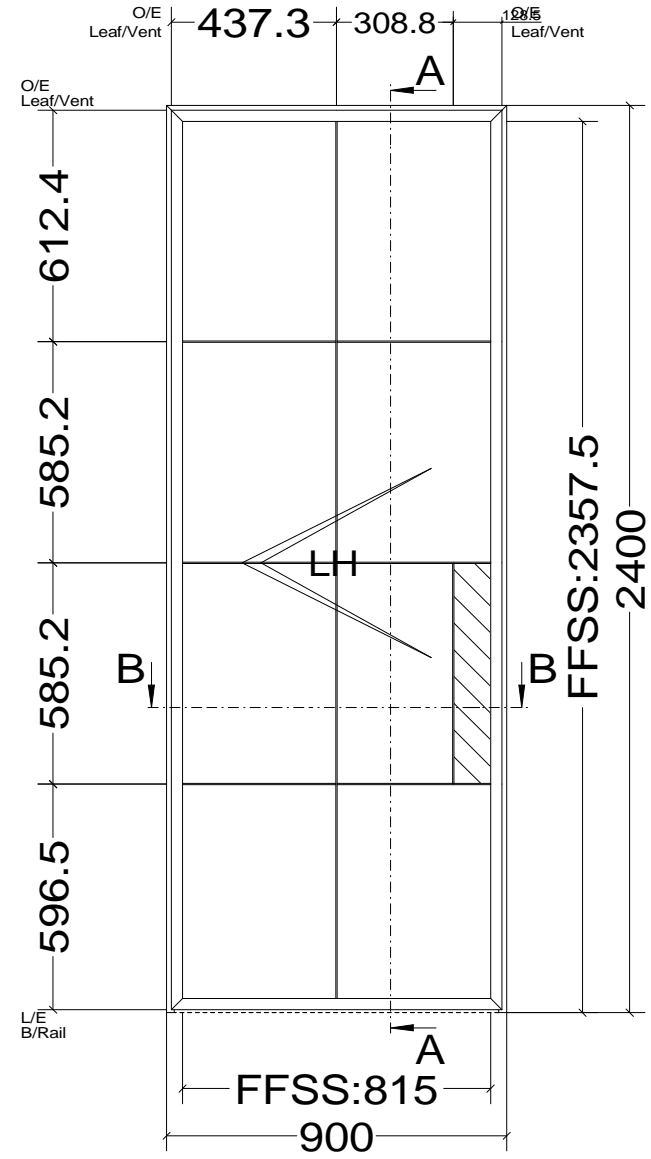

Pos. Style 8, Quantity: 1
Finish: RAL
Job: W20 Door Types

Date		Name		W20 Door Types	Fabco Sanctuary Ltd Unit 1, Hobbs New Barn Climping, West Sussex Littlehampton, BN17 5TF BN17 5TF Tel: 01903 718808 Fax: 01903 724376
Drawn	30.10.2017				
Checked					
Normchkd.					
Scale	1 : 2			Drawing No.:	
View	1 : 20