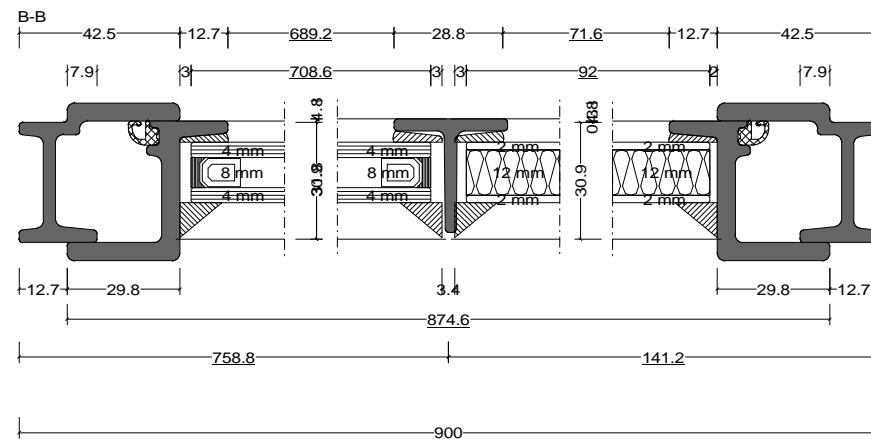

Pos. Style 5, Quantity: 1
Finish: RAL
Job: W20 Door Types

	Date	Name	W20 Door Types	Fabco Sanctuary Ltd Unit 1, Hobbs New Barn Climping, West Sussex Littlehampton, BN17 5TF BN17 5TF Tel: 01903 718808 Fax: 01903 724376	
Drawn	30.10.2017				
Checked					
Normchkd.					
Scale	1 : 2			Drawing No.:	
View	1 : 20