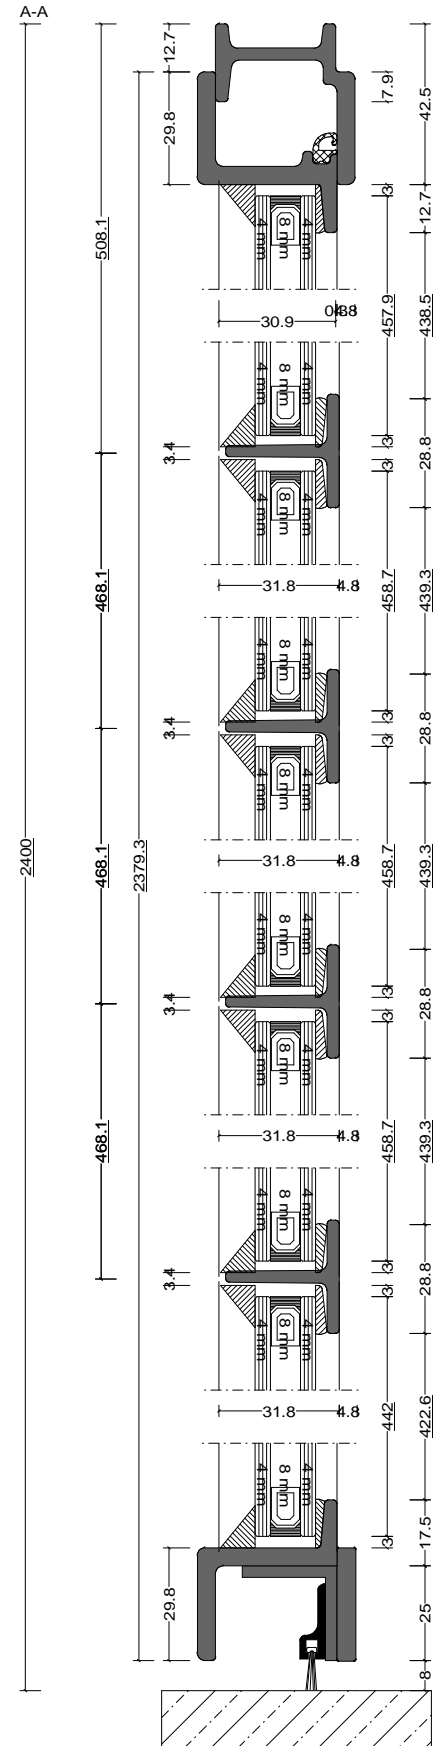

Pos. Style 5, Quantity: 1
Finish: RAL
Job: W20 Double Leaf - Internal Threshold

	Date	Name	W20 Double Leaf - Internal Threshold	Fabco Sanctuary Ltd Unit 1, Hobbs New Barn Climping, West Sussex Littlehampton, BN17 5TF	
Drawn	31.10.2017				Tel: 01903 718808 Fax: 01903 724376 Drawing No.:
Checked					
Normchkd.					
Scale	1 : 2				
View	1 : 20