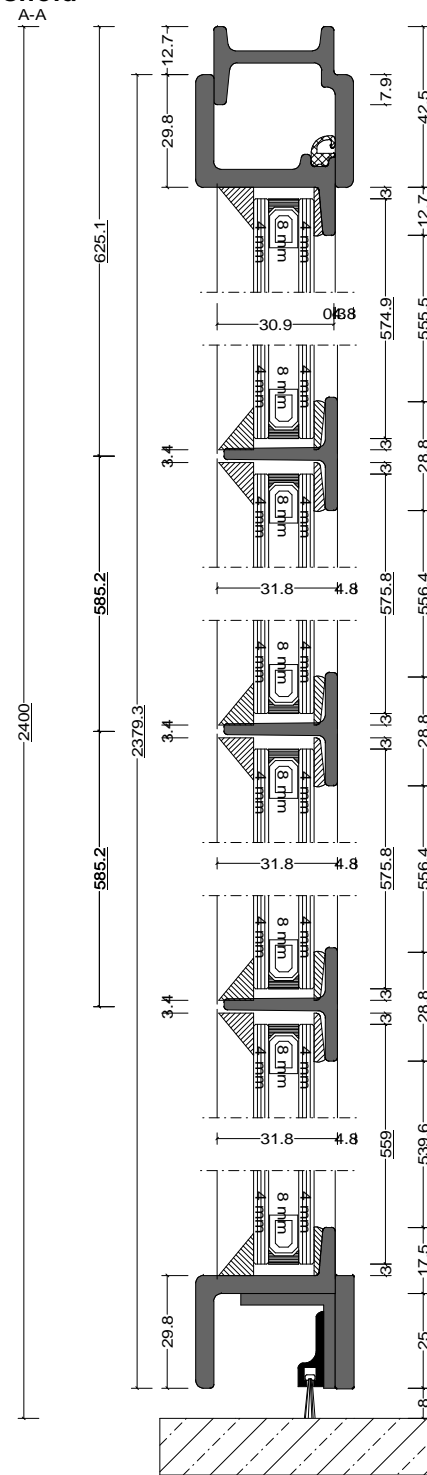

Pos. Style 8, Quantity: 1
Finish: RAL
Job: W20 Double Leaf - Internal Threshold

		Date	Name	W20 Double Leaf - Internal Threshold	Fabco Sanctuary Ltd Unit 1, Hobbs New Barn Climping, West Sussex Littlehampton, BN17 5TF BN17 5TF Tel: 01903 718808 Fax: 01903 724376
Drawn		31.10.2017			
Checked					
Normchkd.					
Scale					Drawing No.:
View