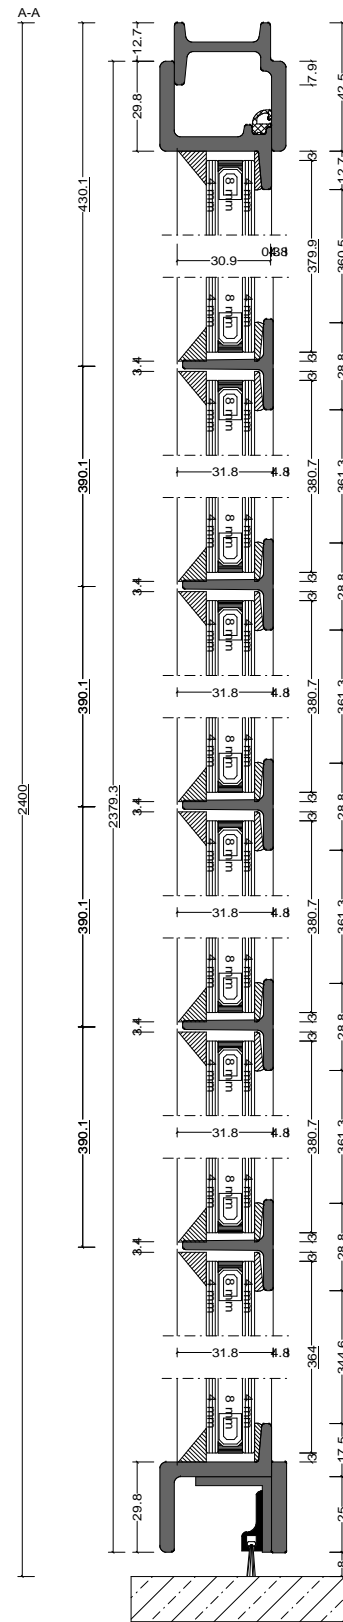

Pos. Style 6, Quantity: 1
Finish: RAL
Job: W20 Door Types

		Date	Name	W20 Door Types	Fabco Sanctuary Ltd Unit 1, Hobbs New Barn Climping, West Sussex Littlehampton, BN17 5TF BN17 5TF Tel: 01903 718808 Fax: 01903 724376
Drawn		30.10.2017			
Checked					
Normchkd.					
Scale					Drawing No.:
1 : 2.5					
View					
1 : 25