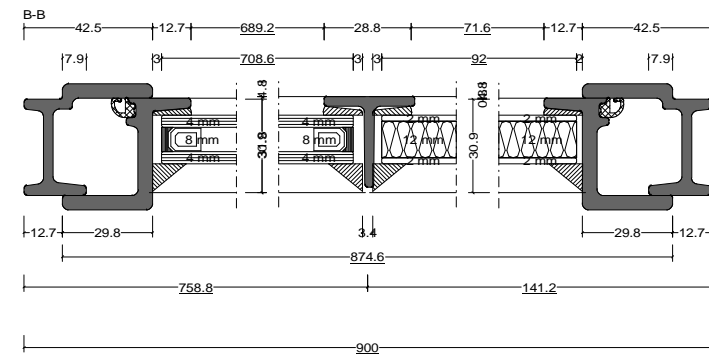

Pos. Style 6, Quantity: 1
Finish: RAL
Job: W20 Door Types

		Date	Name	W20 Door Types	Fabco Sanctuary Ltd Unit 1, Hobbs New Barn Climping, West Sussex Littlehampton, BN17 5TF BN17 5TF Tel: 01903 718808 Fax: 01903 724376
Drawn		30.10.2017			
Checked					
Normchkd.					
Scale					Drawing No.:
1 : 2.5					
View					
1 : 25