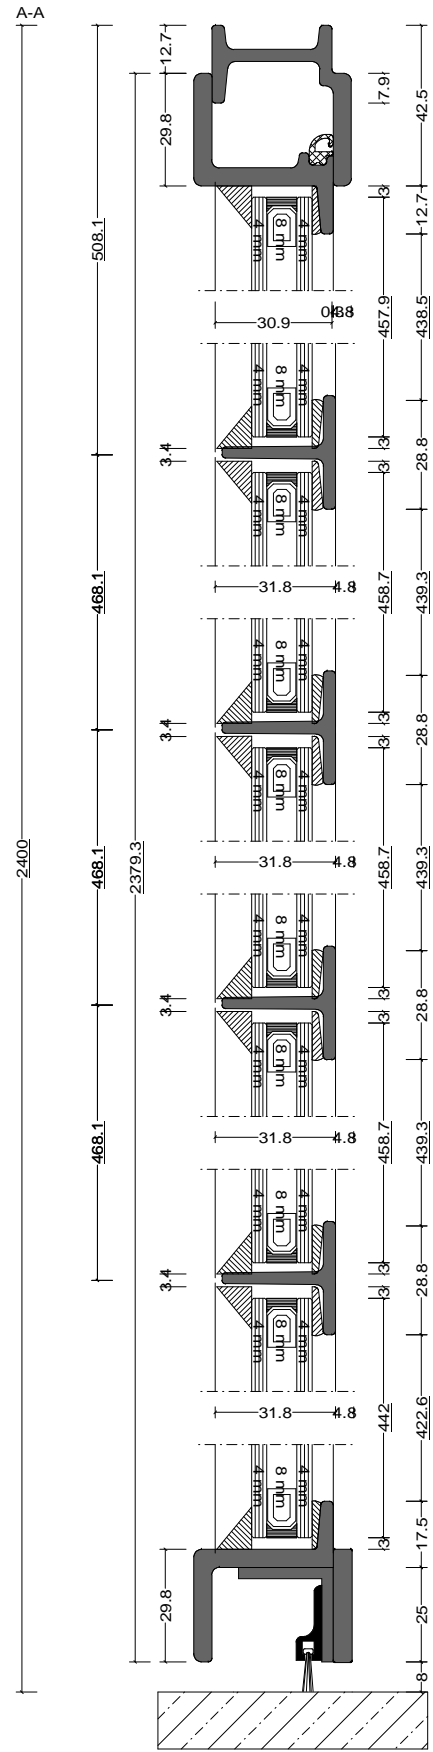

Pos. Style 10, Quantity: 1
Finish: RAL
Job: W20 Door Types

Date	Name	W20 Door Types	Fabco Sanctuary Ltd Unit 1, Hobbs New Barn Climping, West Sussex Littlehampton, BN17 5TF BN17 5TF Tel: 01903 718808 Fax: 01903 724376	
Drawn	30.10.2017			
Checked				
Normchkd.				
Scale	1 : 2		Drawing No.:	
View	1 : 20