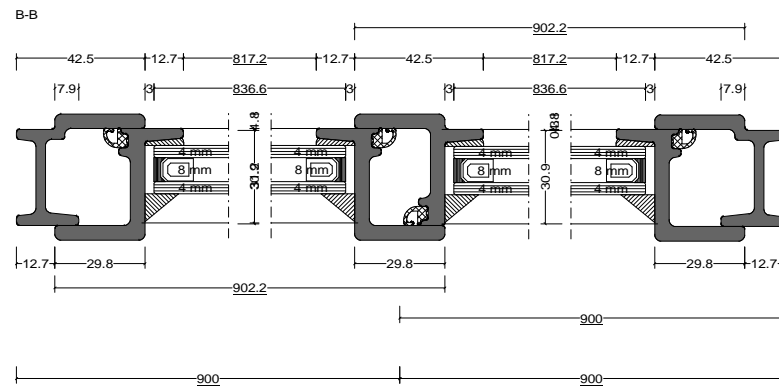

Pos. Style 6, Quantity: 1
Finish: RAL
Job: W20 Double Leaf - Internal Threshold

	Date	Name	W20 Double Leaf - Internal Threshold	Fabco Sanctuary Ltd Unit 1, Hobbs New Barn Climping, West Sussex Littlehampton, BN17 5TF BN17 5TF Tel: 01903 718808 Fax: 01903 724376
Drawn	31.10.2017			
Checked				
Normchkd.				
Scale	1 : 2.5			Drawing No.:
View	1 : 25