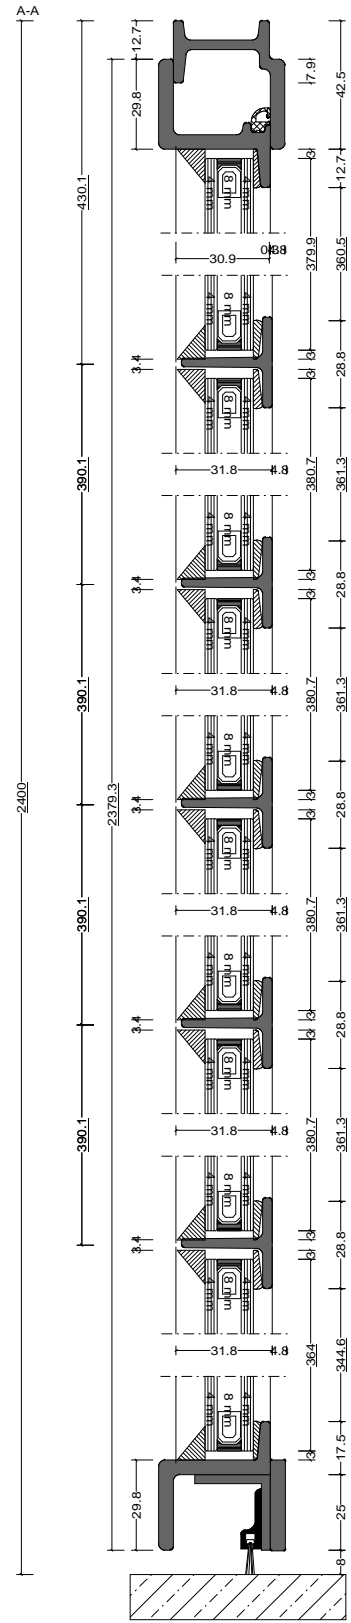

Pos. Style 6, Quantity: 1
Finish: RAL
Job: W20 Double Leaf - Internal Threshold

	Date	Name	W20 Double Leaf - Internal Threshold	Fabco Sanctuary Ltd Unit 1, Hobbs New Barn Climping, West Sussex Littlehampton, BN17 5TF BN17 5TF Tel: 01903 718808 Fax: 01903 724376
Drawn	31.10.2017			
Checked				
Normchkd.				
Scale	1 : 2.5			Drawing No.:
View	1 : 25