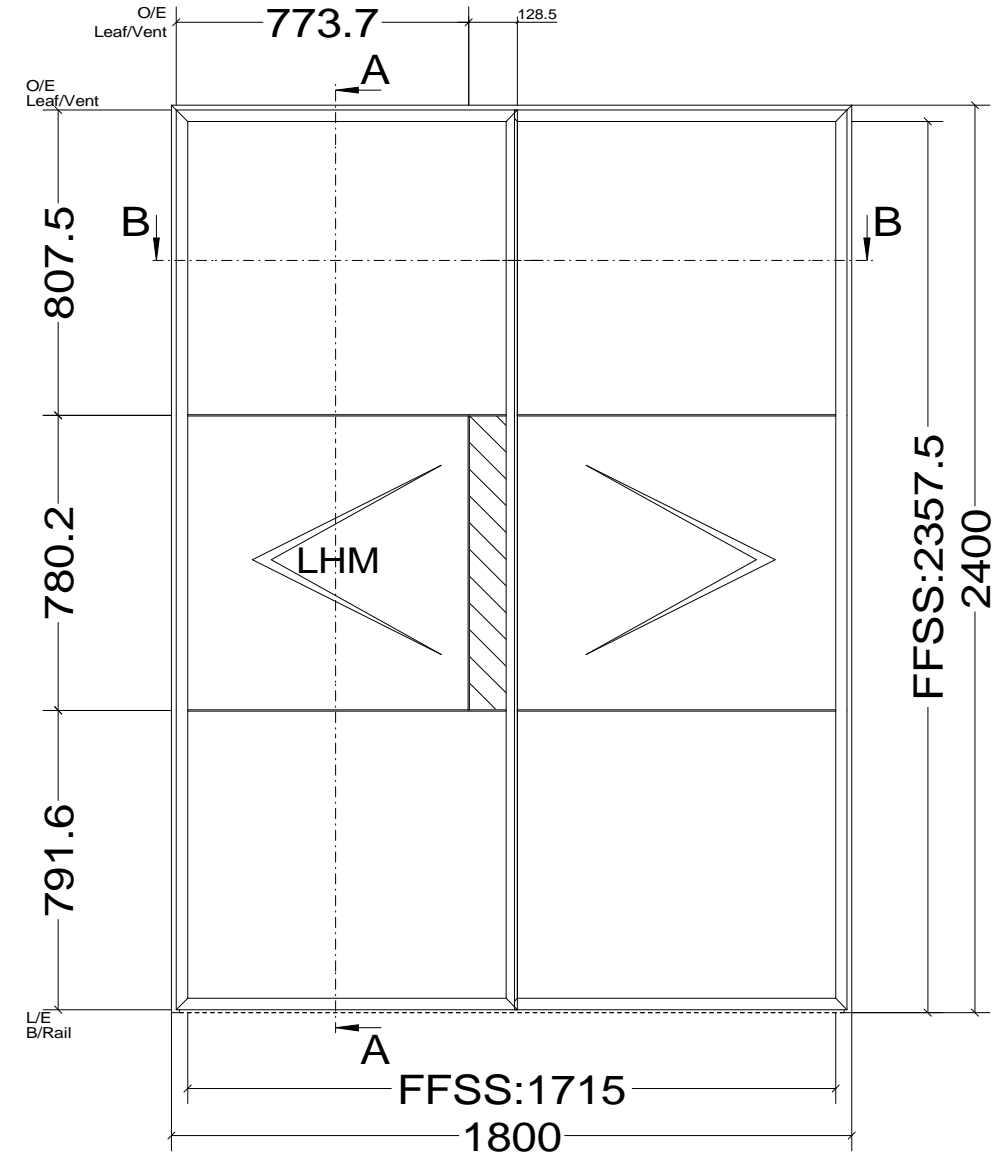

Pos. Style 3, Quantity: 1
Finish: RAL
Job: W20 Double Leaf - Internal Threshold

	Date	Name	
Drawn	31.10.2017		W20 Double Leaf - Internal Threshold
Checked			
Normchkd.			
Scale	1 : 2		Fabco Sanctuary Ltd Unit 1, Hobbs New Barn Climping, West Sussex Littlehampton, BN17 5TF BN17 5TF Tel: 01903 718808 Fax: 01903 724376 Drawing No.:
View	1 : 20