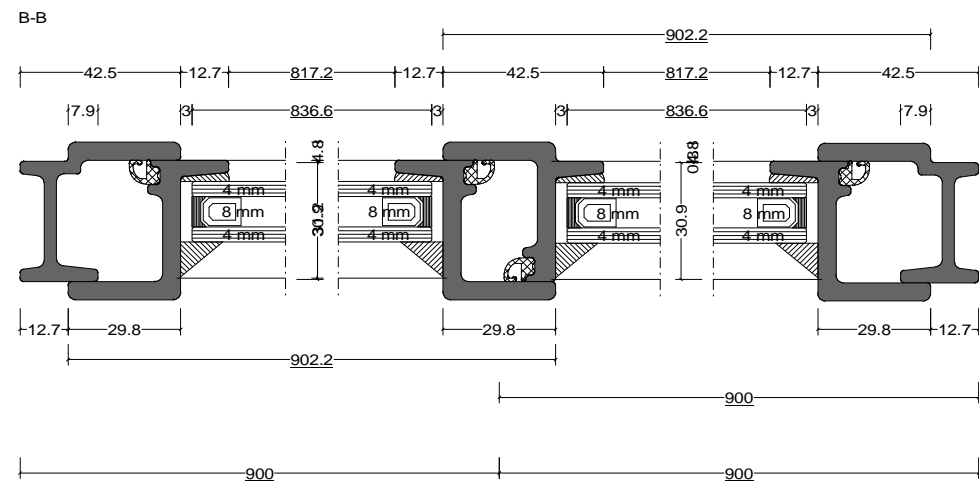

Pos. Style 4, Quantity: 1
Finish: RAL
Job: W20 Double Leaf - Internal Threshold

Date	Name	W20 Double Leaf - Internal Threshold	Fabco Sanctuary Ltd Unit 1, Hobbs New Barn Climping, West Sussex Littlehampton, BN17 5TF BN17 5TF Tel: 01903 718808 Fax: 01903 724376		
Drawn	31.10.2017				
Checked					
Normchkd.					
Scale	1 : 2		Drawing No.:		
View	1 : 20