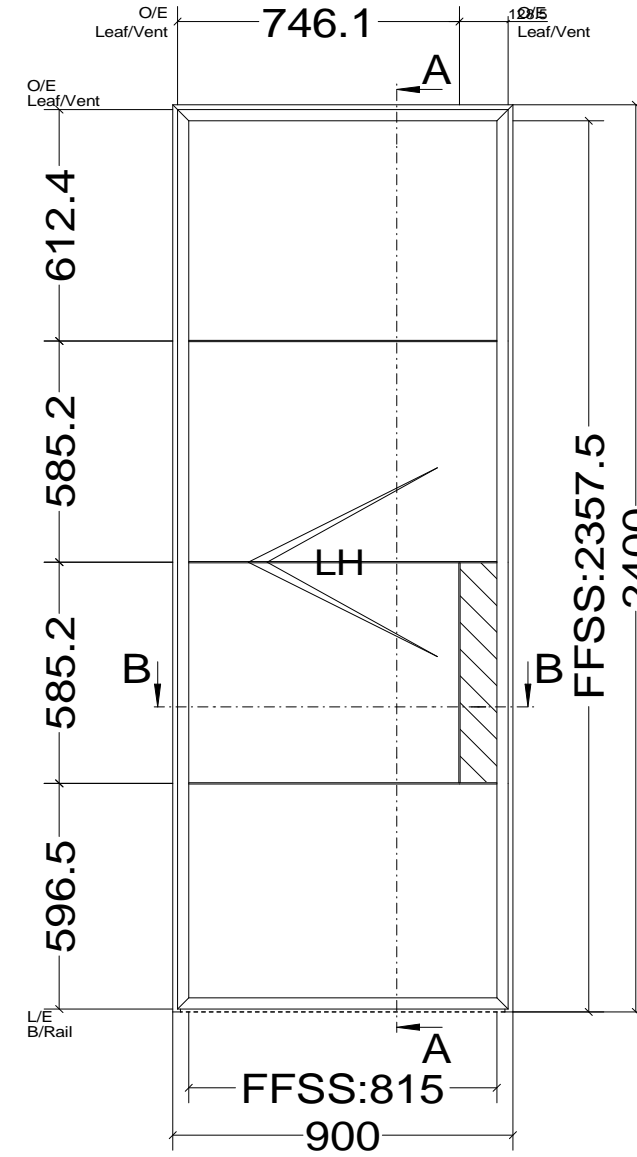

Pos. Style 4, Quantity: 1
Finish: RAL
Job: W20 Door Types

	Date	Name	W20 Door Types	Fabco Sanctuary Ltd Unit 1, Hobbs New Barn Climping, West Sussex Littlehampton, BN17 5TF Tel: 01903 718808 Fax: 01903 724376		
Drawn	30.10.2017					
Checked						
Normchkd.						
Scale	1 : 2			Drawing No.:		
View	1 : 20