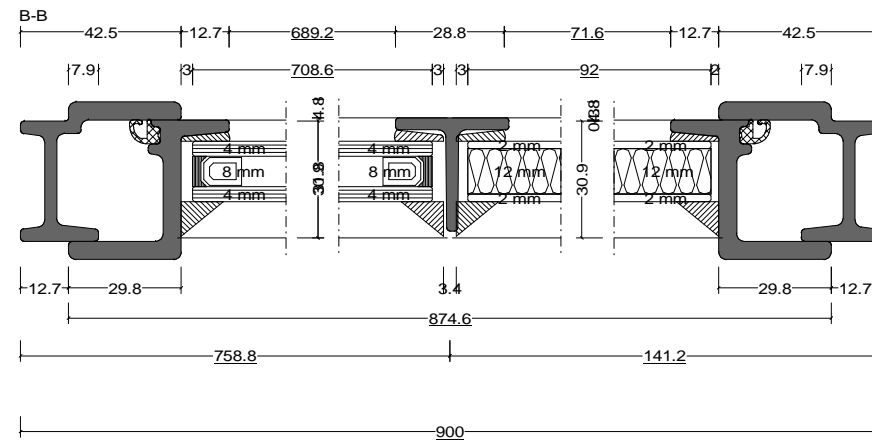

Pos. Style 4, Quantity: 1
Finish: RAL
Job: W20 Door Types

	Date	Name	W20 Door Types	Fabco Sanctuary Ltd Unit 1, Hobbs New Barn Climping, West Sussex Littlehampton, BN17 5TF Tel: 01903 718808 Fax: 01903 724376		
Drawn	30.10.2017					
Checked						
Normchkd.						
Scale	1 : 2			Drawing No.:		
View	1 : 20