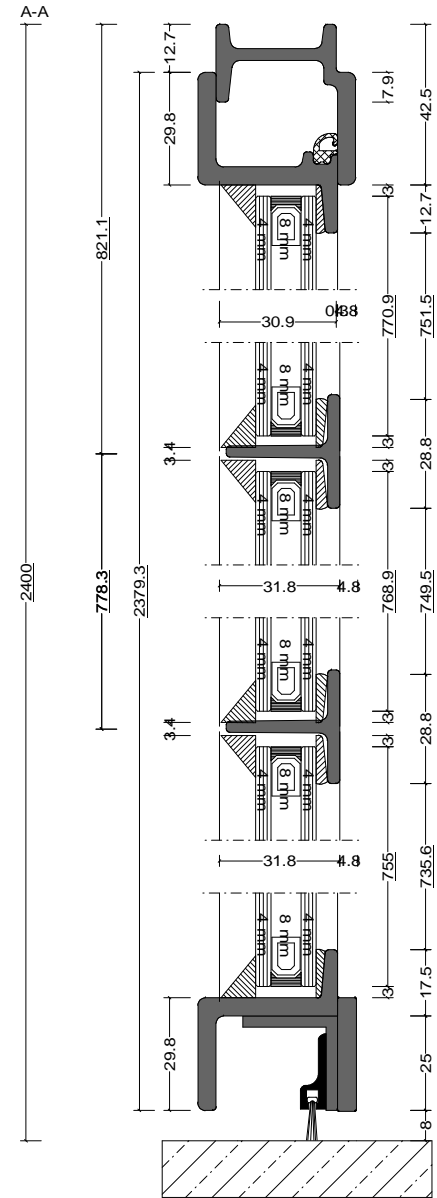

Pos. Style 3, Quantity: 1
 Finish: RAL
 Job: W20 Door Types

	Date	Name	W20 Door Types	Fabco Sanctuary Ltd Unit 1, Hobbs New Barn Climping, West Sussex Littlehampton, BN17 5TF BN17 5TF Tel: 01903 718808 Fax: 01903 724376
Drawn	30.10.2017			
Checked				
Normchkd.				Drawing No.:
Scale	1 : 2			
View	1 : 20			

Pos. Style 4, Quantity: 1
 Finish: RAL
 Job: W20 Door Types

	Date	Name	W20 Door Types	Fabco Sanctuary Ltd Unit 1, Hobbs New Barn Climping, West Sussex Littlehampton, BN17 5TF Tel: 01903 718808 Fax: 01903 724376		
Drawn	30.10.2017					
Checked						
Normchkd.						
Scale	1 : 2			Drawing No.:		
View	1 : 20					

Pos. Style 5, Quantity: 1
 Finish: RAL
 Job: W20 Door Types

	Date	Name	W20 Door Types	Fabco Sanctuary Ltd Unit 1, Hobbs New Barn Climping, West Sussex Littlehampton, BN17 5TF BN17 5TF Tel: 01903 718808 Fax: 01903 724376	
Drawn	30.10.2017				
Checked					
Normchkd.					
Scale	1 : 2			Drawing No.:	
View	1 : 20				

Pos. Style 6, Quantity: 1
 Finish: RAL
 Job: W20 Door Types

		Date	Name	W20 Door Types	Fabco Sanctuary Ltd Unit 1, Hobbs New Barn Climping, West Sussex Littlehampton, BN17 5TF BN17 5TF Tel: 01903 718808 Fax: 01903 724376
Drawn		30.10.2017			
Checked					
Normchkd.					
Scale					Drawing No.:
1 : 2.5					
View					
1 : 25					