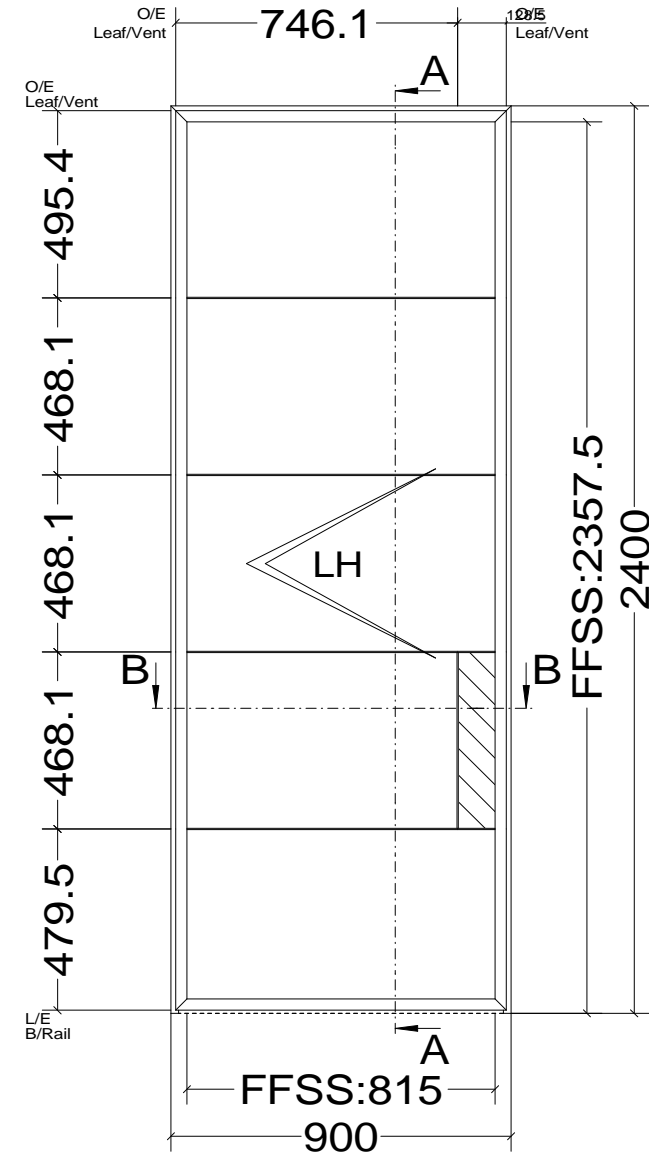

Pos. Style 5, Quantity: 1
Finish: RAL
Job: W20 Door Types

	Date	Name	W20 Door Types	Fabco Sanctuary Ltd Unit 1, Hobbs New Barn Climping, West Sussex Littlehampton, BN17 5TF BN17 5TF Tel: 01903 718808 Fax: 01903 724376	
Drawn	30.10.2017				
Checked					
Normchkd.					
Scale	1 : 2			Drawing No.:	
View	1 : 20