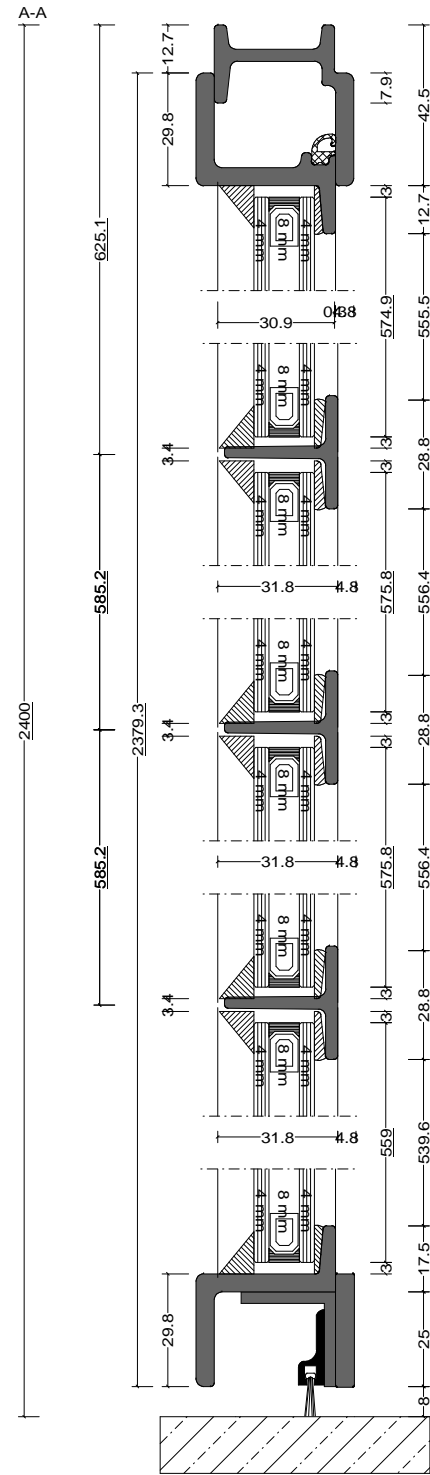

Pos. Style 4, Quantity: 1
Finish: RAL
Job: W20 Double Leaf - Internal Threshold

Date	Name	W20 Double Leaf - Internal Threshold	Fabco Sanctuary Ltd Unit 1, Hobbs New Barn Climping, West Sussex Littlehampton, BN17 5TF BN17 5TF Tel: 01903 718808 Fax: 01903 724376		
Drawn	31.10.2017				
Checked					
Normchkd.					
Scale	1 : 2		Drawing No.:		
View	1 : 20