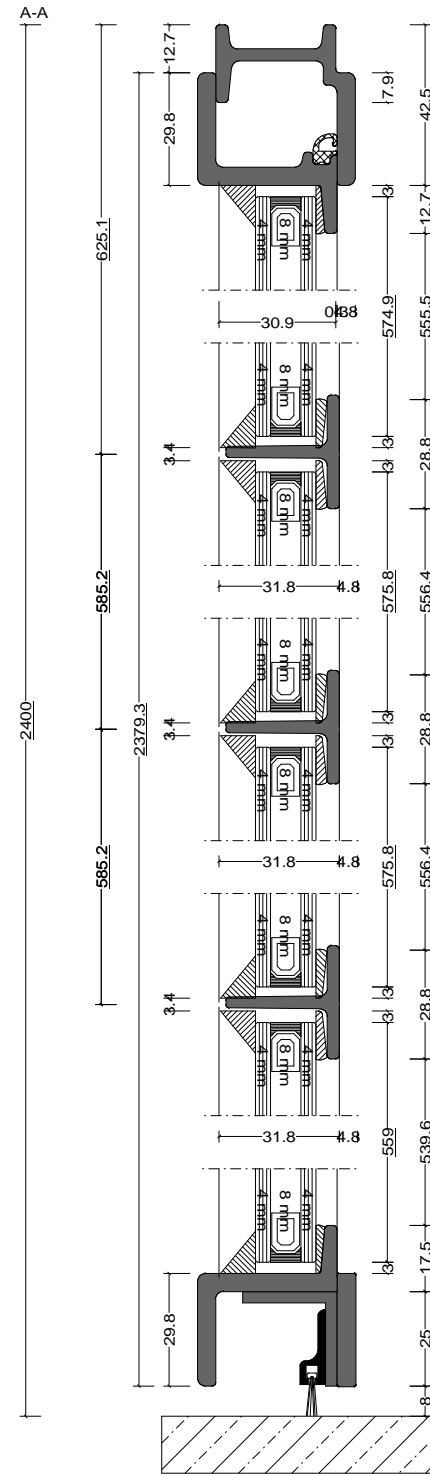

Pos. Style 3, Quantity: 1
 Finish: RAL
 Job: W20 Door Types

	Date	Name	W20 Door Types	Fabco Sanctuary Ltd Unit 1, Hobbs New Barn Climping, West Sussex Littlehampton, BN17 5TF BN17 5TF Tel: 01903 718808 Fax: 01903 724376
Drawn	30.10.2017			
Checked				
Normchkd.				Drawing No.:
Scale	1 : 2			
View	1 : 20			

Pos. Style 4, Quantity: 1
 Finish: RAL
 Job: W20 Door Types

	Date	Name	W20 Door Types	Fabco Sanctuary Ltd Unit 1, Hobbs New Barn Climping, West Sussex Littlehampton, BN17 5TF Tel: 01903 718808 Fax: 01903 724376		
Drawn	30.10.2017					
Checked						
Normchkd.						
Scale	1 : 2			Drawing No.:		
View	1 : 20					