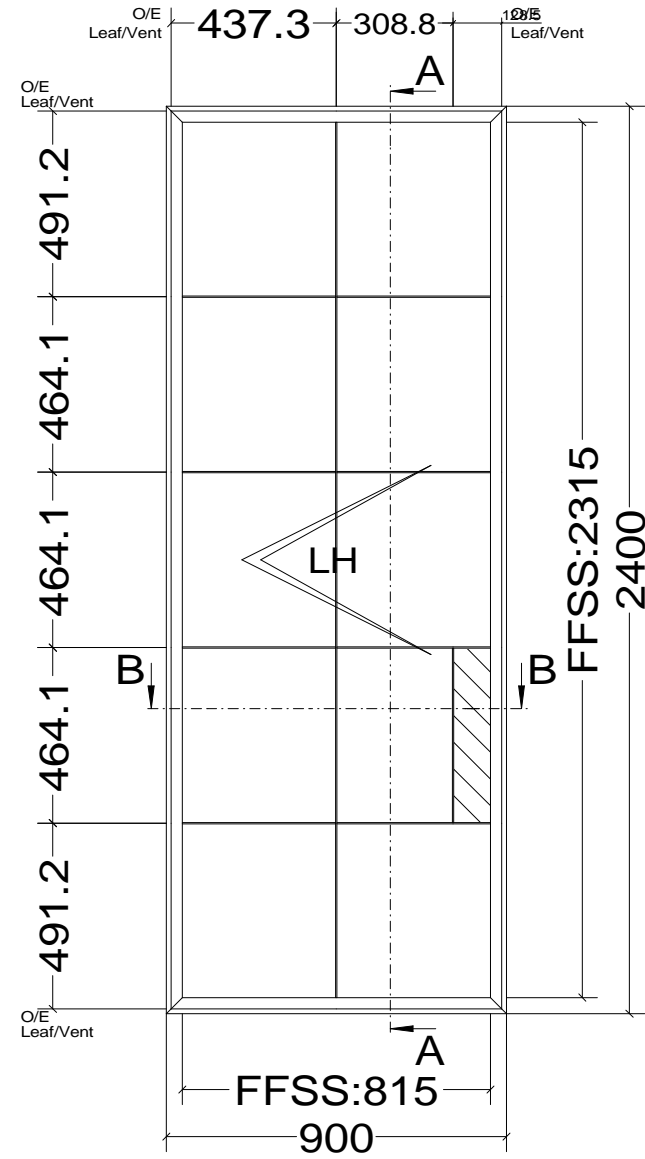

Pos. Style 10, Quantity: 1
Finish: RAL
Job: W20 Door Types

Date		Name	W20 Door Types	Fabco Sanctuary Ltd Unit 1, Hobbs New Barn Climping, West Sussex Littlehampton, BN17 5TF BN17 5TF Tel: 01903 718808 Fax: 01903 724376
Drawn	30.10.2017			
Checked				
Normchkd.				
Scale	1 : 2		Drawing No.:	
View	1 : 20