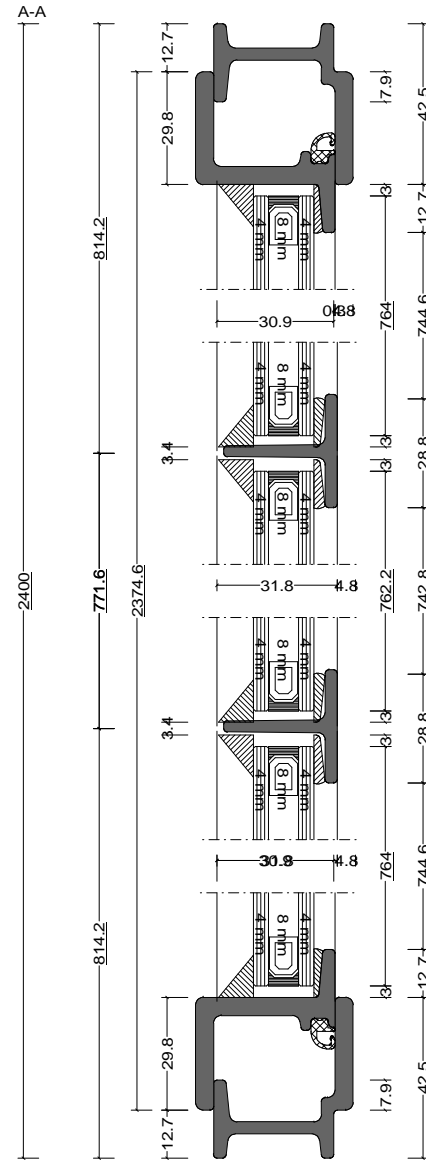

Pos. Style 4, Quantity: 1  
 Finish: RAL  
 Job: W20 Door Types

	Date	Name	W20 Door Types	<b>Fabco Sanctuary Ltd</b> Unit 1, Hobbs New Barn Climping, West Sussex Littlehampton, BN17 5TF BN17 5TF Tel: 01903 718808 Fax: 01903 724376		
Drawn	30.10.2017					
Checked						
Normchkd.						
Scale	1 : 2			Drawing No.:		
View	1 : 20					

Pos. Style 5, Quantity: 1  
 Finish: RAL  
 Job: W20 Door Types

	Date	Name	W20 Door Types	<b>Fabco Sanctuary Ltd</b> Unit 1, Hobbs New Barn Climping, West Sussex Littlehampton, BN17 5TF BN17 5TF Tel: 01903 718808 Fax: 01903 724376
Drawn	30.10.2017			
Checked				
Normchkd.				
Scale	1 : 2			Drawing No.:
View	1 : 20			

Pos. Style 6, Quantity: 1  
 Finish: RAL  
 Job: W20 Door Types

	Date	Name	W20 Door Types	<b>Fabco Sanctuary Ltd</b> Unit 1, Hobbs New Barn Climping, West Sussex Littlehampton, BN17 5TF BN17 5TF Tel: 01903 718808 Fax: 01903 724376
Drawn	30.10.2017			
Checked				
Normchkd.				
Scale	1 : 2.5		Drawing No.:	
View	1 : 25			

Pos. Style 7, Quantity: 1  
 Finish: RAL  
 Job: W20 Door Types

	Date	Name	W20 Door Types	<b>Fabco Sanctuary Ltd</b> Unit 1, Hobbs New Barn Climping, West Sussex Littlehampton, BN17 5TF BN17 5TF Tel: 01903 718808 Fax: 01903 724376
Drawn	30.10.2017			
Checked				
Normchkd.				
Scale	1 : 2		Drawing No.:	
View	1 : 20			