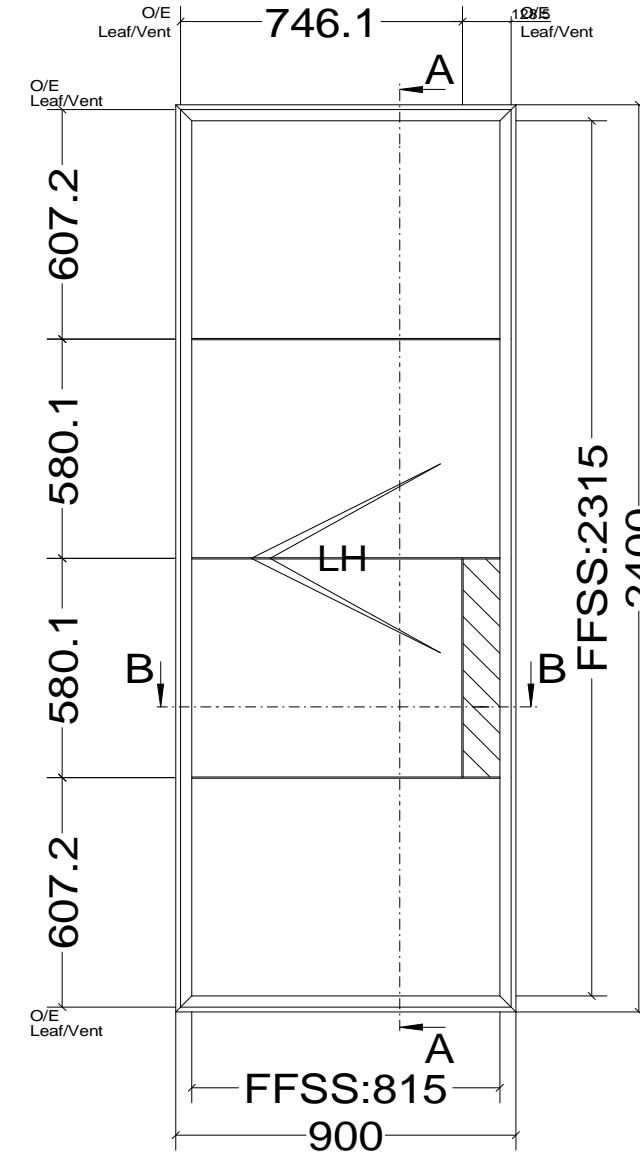

Pos. Style 4, Quantity: 1
Finish: RAL
Job: W20 Door Types

	Date	Name	W20 Door Types	Fabco Sanctuary Ltd Unit 1, Hobbs New Barn Climping, West Sussex Littlehampton, BN17 5TF BN17 5TF Tel: 01903 718808 Fax: 01903 724376		
Drawn	30.10.2017					
Checked						
Normchkd.						
Scale	1 : 2			Drawing No.:		
View	1 : 20