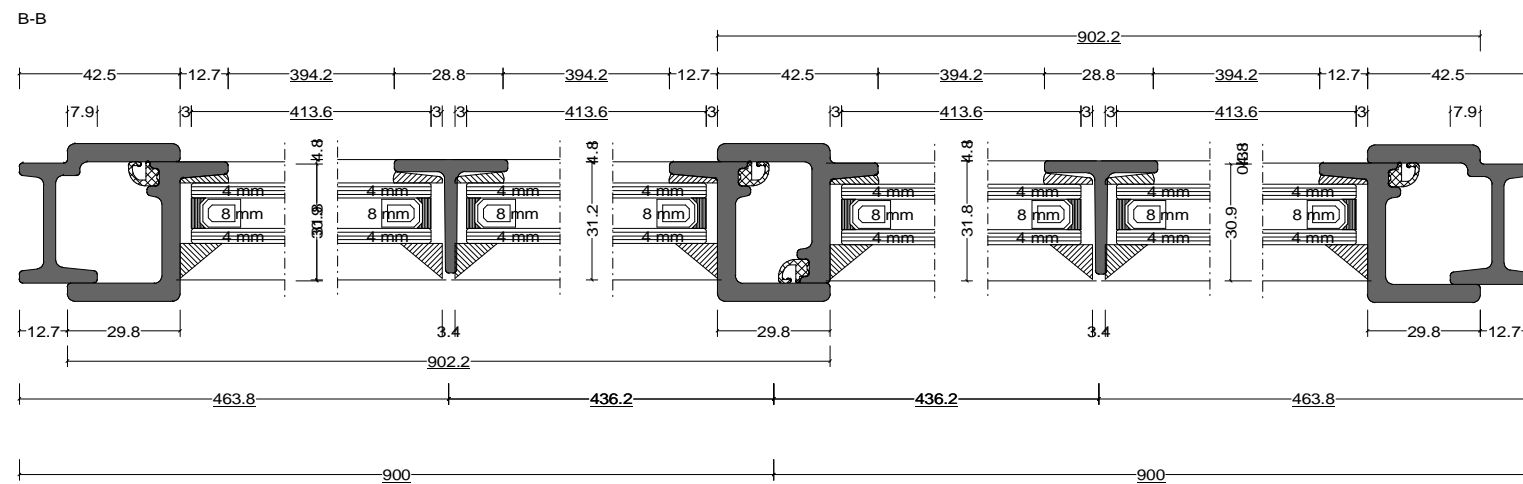

Pos. Style 7, Quantity: 1
Finish: RAL
Job: W20 Double Leaf - External Threshold

	Date	Name	W20 Double Leaf - External Threshold	Fabco Sanctuary Ltd Unit 1, Hobbs New Barn Climping, West Sussex Littlehampton, BN17 5TF BN17 5TF Tel: 01903 718808 Fax: 01903 724376
Drawn	31.10.2017			
Checked				
Normchkd.				
Scale	1 : 2		Drawing No.:	
View	1 : 20