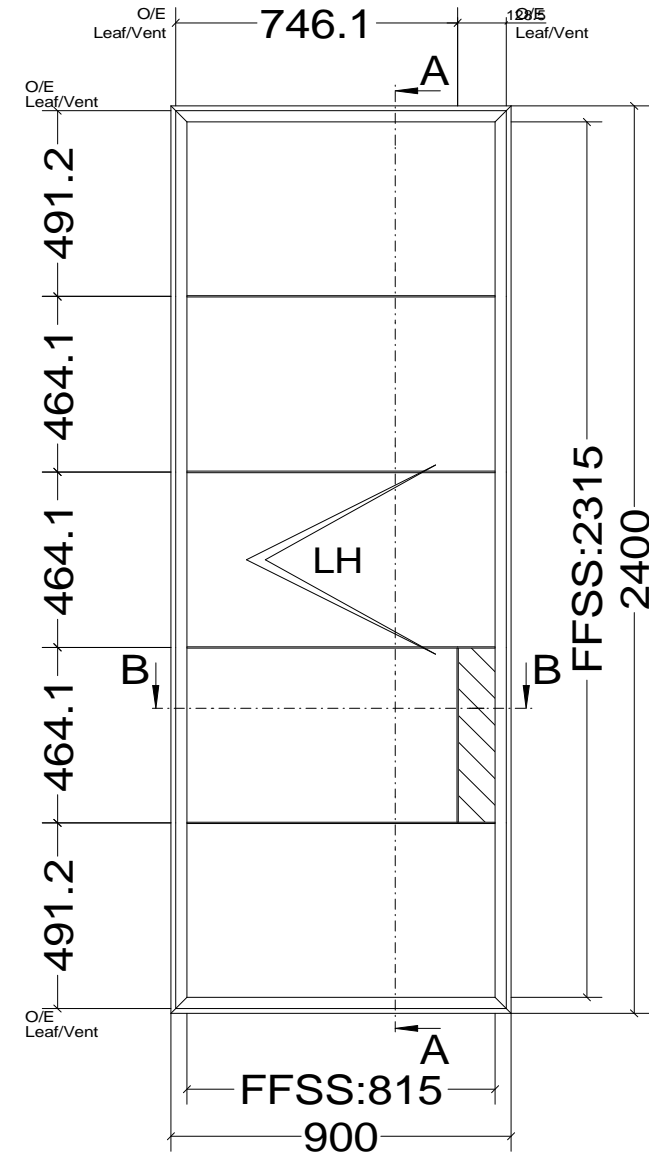

Pos. Style 5, Quantity: 1
Finish: RAL
Job: W20 Door Types

	Date	Name	W20 Door Types	Fabco Sanctuary Ltd Unit 1, Hobbs New Barn Climping, West Sussex Littlehampton, BN17 5TF BN17 5TF Tel: 01903 718808 Fax: 01903 724376
Drawn	30.10.2017			
Checked				
Normchkd.				
Scale	1 : 2			Drawing No.:
View	1 : 20