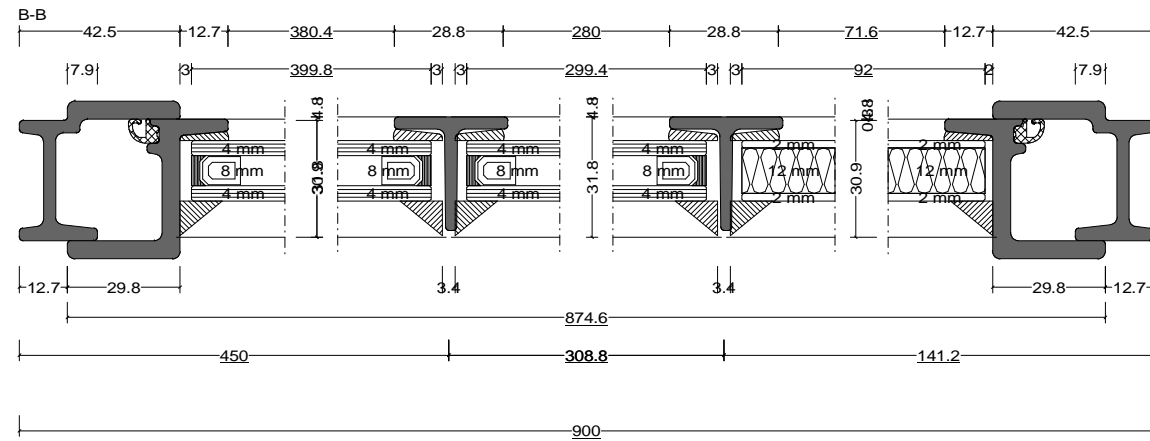

Pos. Style 7, Quantity: 1
Finish: RAL
Job: W20 Door Types

	Date	Name	W20 Door Types	Fabco Sanctuary Ltd Unit 1, Hobbs New Barn Climping, West Sussex Littlehampton, BN17 5TF BN17 5TF Tel: 01903 718808 Fax: 01903 724376
Drawn	30.10.2017			
Checked				
Normchkd.				
Scale	1 : 2		Drawing No.:	
View	1 : 20