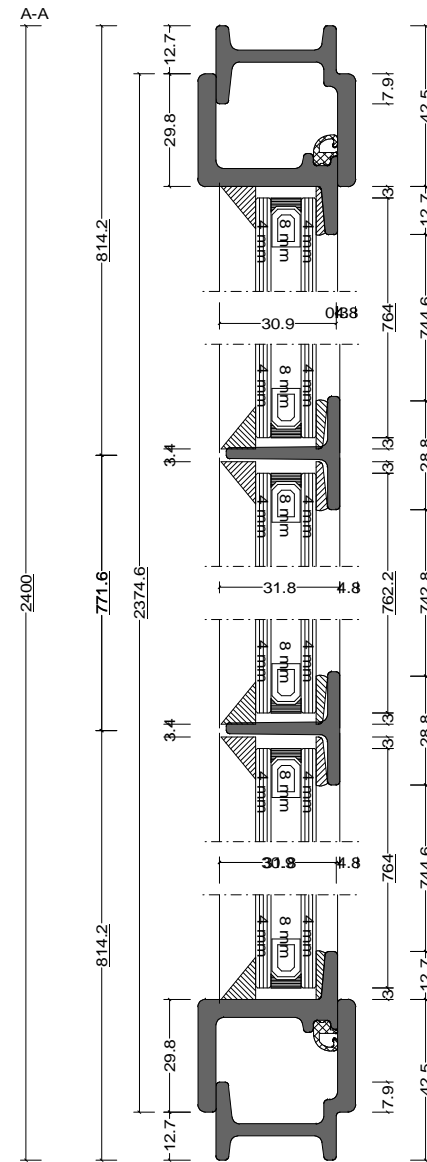

Pos. Style 3, Quantity: 1  
 Finish: RAL  
 Job: W20 Door Types

	Date	Name	W20 Door Types	<b>Fabco Sanctuary Ltd</b> Unit 1, Hobbs New Barn Climping, West Sussex Littlehampton, BN17 5TF BN17 5TF Tel: 01903 718808 Fax: 01903 724376		
Drawn	30.10.2017					
Checked						
Normchkd.						
Scale	1 : 2			Drawing No.:		
View	1 : 20					

Pos. Style 4, Quantity: 1  
 Finish: RAL  
 Job: W20 Door Types

	Date	Name	W20 Door Types	<b>Fabco Sanctuary Ltd</b> Unit 1, Hobbs New Barn Climping, West Sussex Littlehampton, BN17 5TF BN17 5TF Tel: 01903 718808 Fax: 01903 724376		
Drawn	30.10.2017					
Checked						
Normchkd.						
Scale	1 : 2			Drawing No.:		
View	1 : 20					

Pos. Style 5, Quantity: 1  
 Finish: RAL  
 Job: W20 Door Types

	Date	Name	W20 Door Types	<b>Fabco Sanctuary Ltd</b> Unit 1, Hobbs New Barn Climping, West Sussex Littlehampton, BN17 5TF BN17 5TF Tel: 01903 718808 Fax: 01903 724376
Drawn	30.10.2017			
Checked				
Normchkd.				
Scale	1 : 2			Drawing No.:
View	1 : 20			

Pos. Style 6, Quantity: 1  
 Finish: RAL  
 Job: W20 Door Types

	Date	Name	W20 Door Types	<b>Fabco Sanctuary Ltd</b> Unit 1, Hobbs New Barn Climping, West Sussex Littlehampton, BN17 5TF BN17 5TF Tel: 01903 718808 Fax: 01903 724376
Drawn	30.10.2017			
Checked				
Normchkd.				
Scale	1 : 2.5		Drawing No.:	
View	1 : 25			