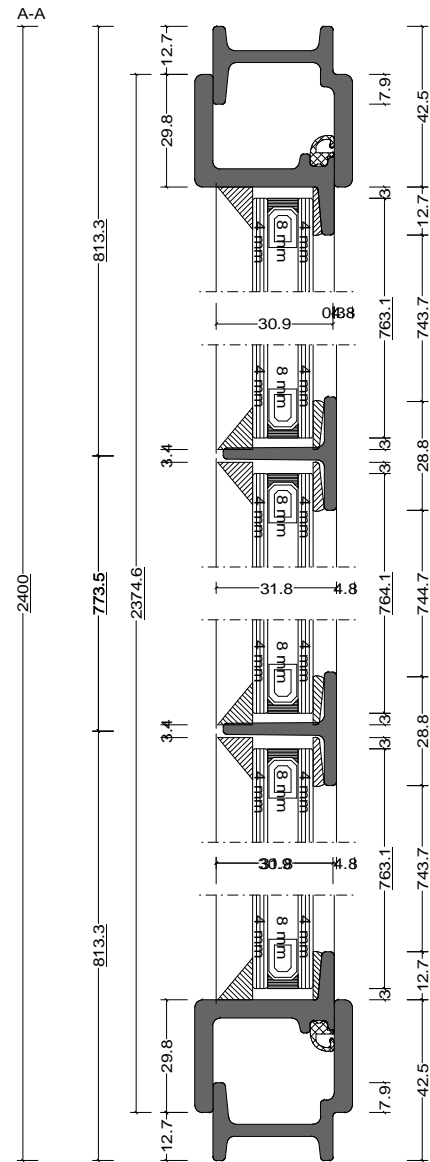

Pos. Style 7, Quantity: 1
Finish: RAL
Job: W20 Double Leaf - External Threshold

	Date	Name	W20 Double Leaf - External Threshold	Fabco Sanctuary Ltd Unit 1, Hobbs New Barn Climping, West Sussex Littlehampton, BN17 5TF BN17 5TF Tel: 01903 718808 Fax: 01903 724376
Drawn	31.10.2017			
Checked				
Normchkd.				
Scale	1 : 2		Drawing No.:	
View	1 : 20