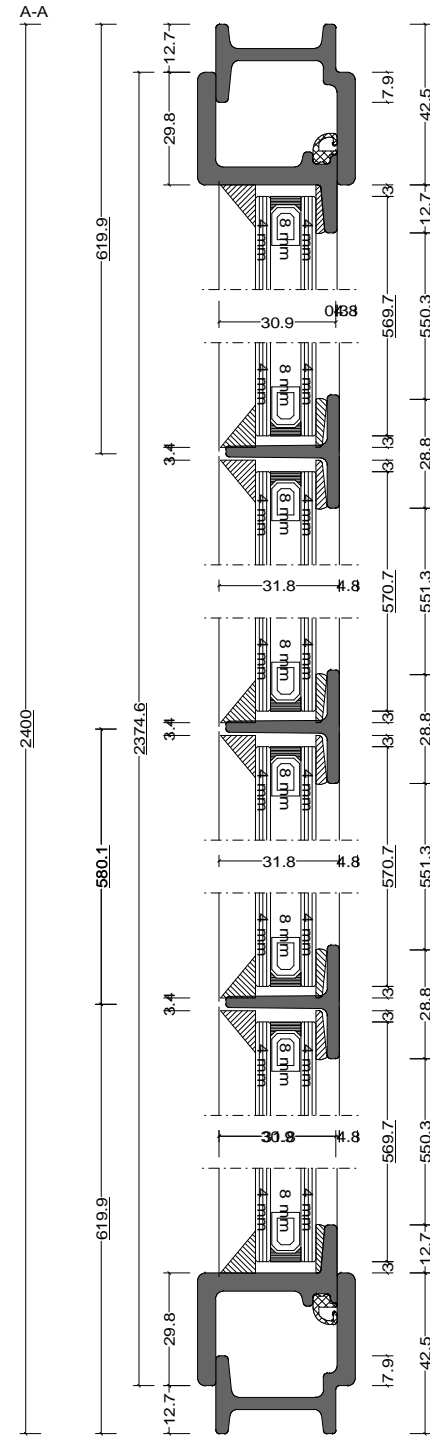

Pos. Style 3, Quantity: 1  
 Finish: RAL  
 Job: W20 Door Types

	Date	Name	W20 Door Types	<b>Fabco Sanctuary Ltd</b> Unit 1, Hobbs New Barn Climping, West Sussex Littlehampton, BN17 5TF BN17 5TF Tel: 01903 718808 Fax: 01903 724376		
Drawn	30.10.2017					
Checked						
Normchkd.						
Scale	1 : 2			Drawing No.:		
View	1 : 20					

Pos. Style 4, Quantity: 1  
 Finish: RAL  
 Job: W20 Door Types

	Date	Name	W20 Door Types	<b>Fabco Sanctuary Ltd</b> Unit 1, Hobbs New Barn Climping, West Sussex Littlehampton, BN17 5TF BN17 5TF Tel: 01903 718808 Fax: 01903 724376		
Drawn	30.10.2017					
Checked						
Normchkd.						
Scale	1 : 2			Drawing No.:		
View	1 : 20					

Pos. Style 5, Quantity: 1  
 Finish: RAL  
 Job: W20 Door Types

	Date	Name	W20 Door Types	<b>Fabco Sanctuary Ltd</b> Unit 1, Hobbs New Barn Climping, West Sussex Littlehampton, BN17 5TF BN17 5TF Tel: 01903 718808 Fax: 01903 724376
Drawn	30.10.2017			
Checked				
Normchkd.				
Scale	1 : 2			Drawing No.:
View	1 : 20			

Pos. Style 6, Quantity: 1  
 Finish: RAL  
 Job: W20 Door Types

	Date	Name	W20 Door Types	<b>Fabco Sanctuary Ltd</b> Unit 1, Hobbs New Barn Climping, West Sussex Littlehampton, BN17 5TF BN17 5TF Tel: 01903 718808 Fax: 01903 724376
Drawn	30.10.2017			
Checked				
Normchkd.				
Scale	1 : 2.5		Drawing No.:	
View	1 : 25			