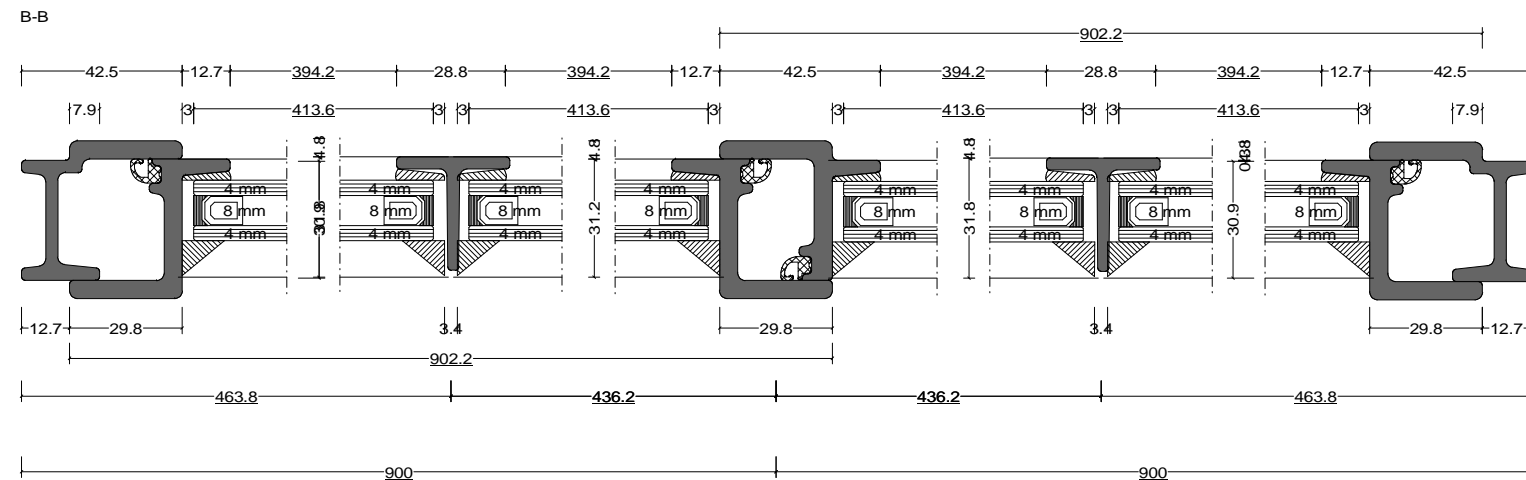

Pos. Style 8, Quantity: 1
Finish: RAL
Job: W20 Double Leaf - External Threshold

	Date	Name	W20 Double Leaf - External Threshold	Fabco Sanctuary Ltd Unit 1, Hobbs New Barn Climping, West Sussex Littlehampton, BN17 5TF Tel: 01903 718808 Fax: 01903 724376
Drawn	31.10.2017			
Checked				
Normchkd.				
Scale	1 : 2		Drawing No.:	
View	1 : 20