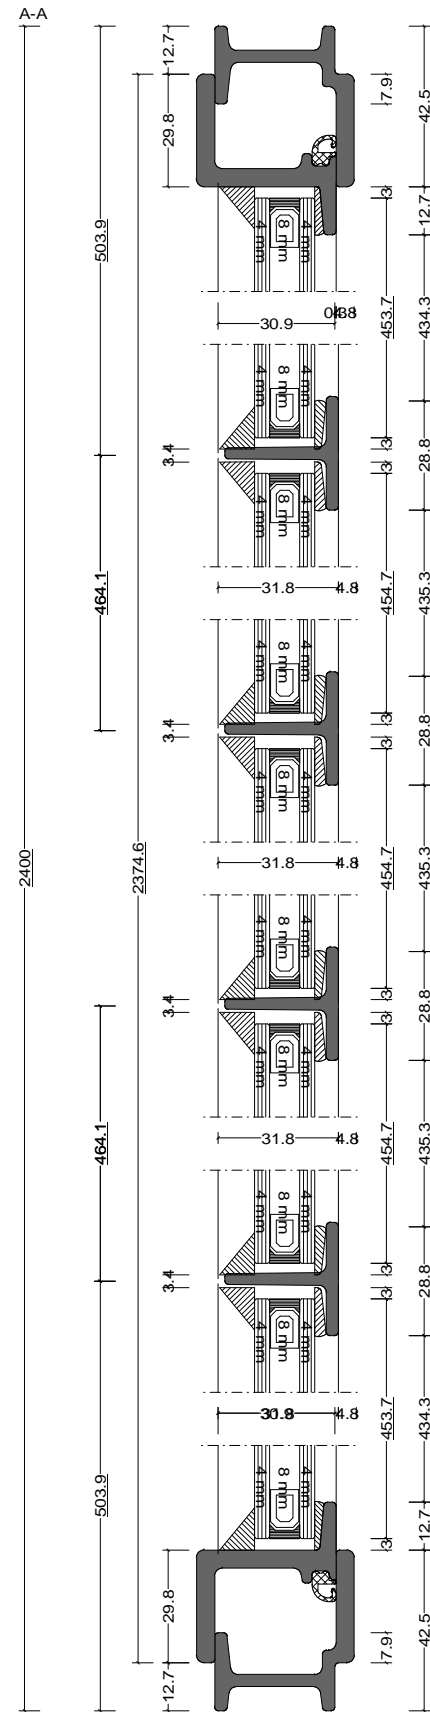

Pos. Style 5, Quantity: 1
Finish: RAL
Job: W20 Door Types

	Date	Name	W20 Door Types	Fabco Sanctuary Ltd Unit 1, Hobbs New Barn Climping, West Sussex Littlehampton, BN17 5TF BN17 5TF Tel: 01903 718808 Fax: 01903 724376
Drawn	30.10.2017			
Checked				
Normchkd.				
Scale	1 : 2			Drawing No.:
View	1 : 20