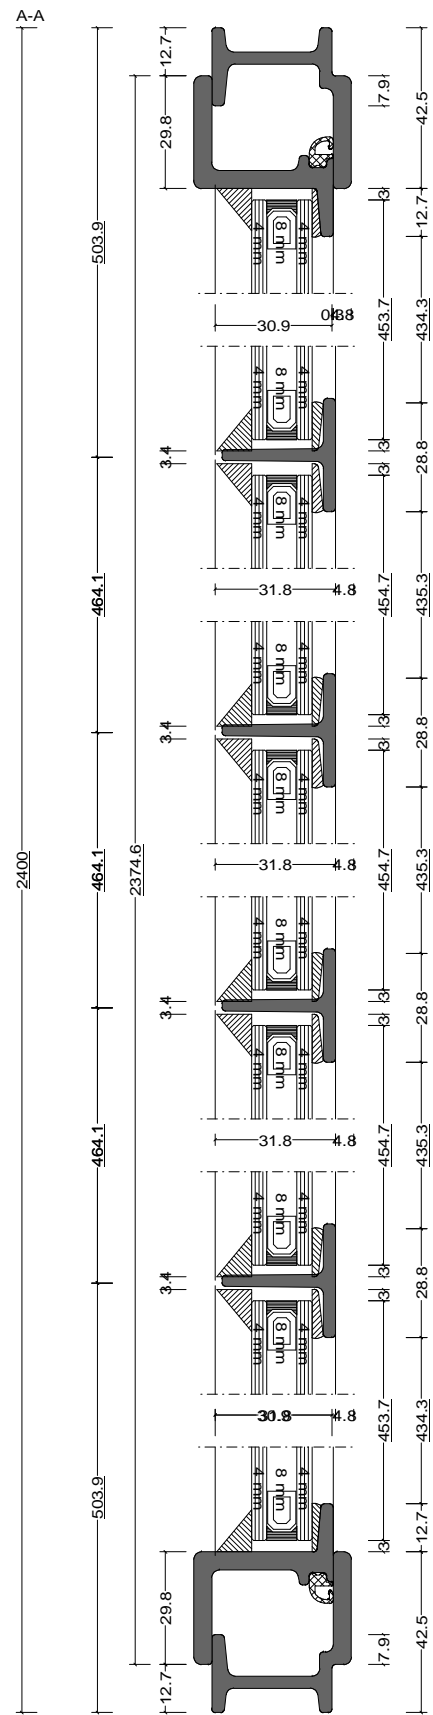

Pos. Style 10, Quantity: 1
Finish: RAL
Job: W20 Door Types

Date		Name	W20 Door Types	Fabco Sanctuary Ltd Unit 1, Hobbs New Barn Climping, West Sussex Littlehampton, BN17 5TF BN17 5TF Tel: 01903 718808 Fax: 01903 724376
Drawn	30.10.2017			
Checked				
Normchkd.				
Scale	1 : 2		Drawing No.:	
View	1 : 20