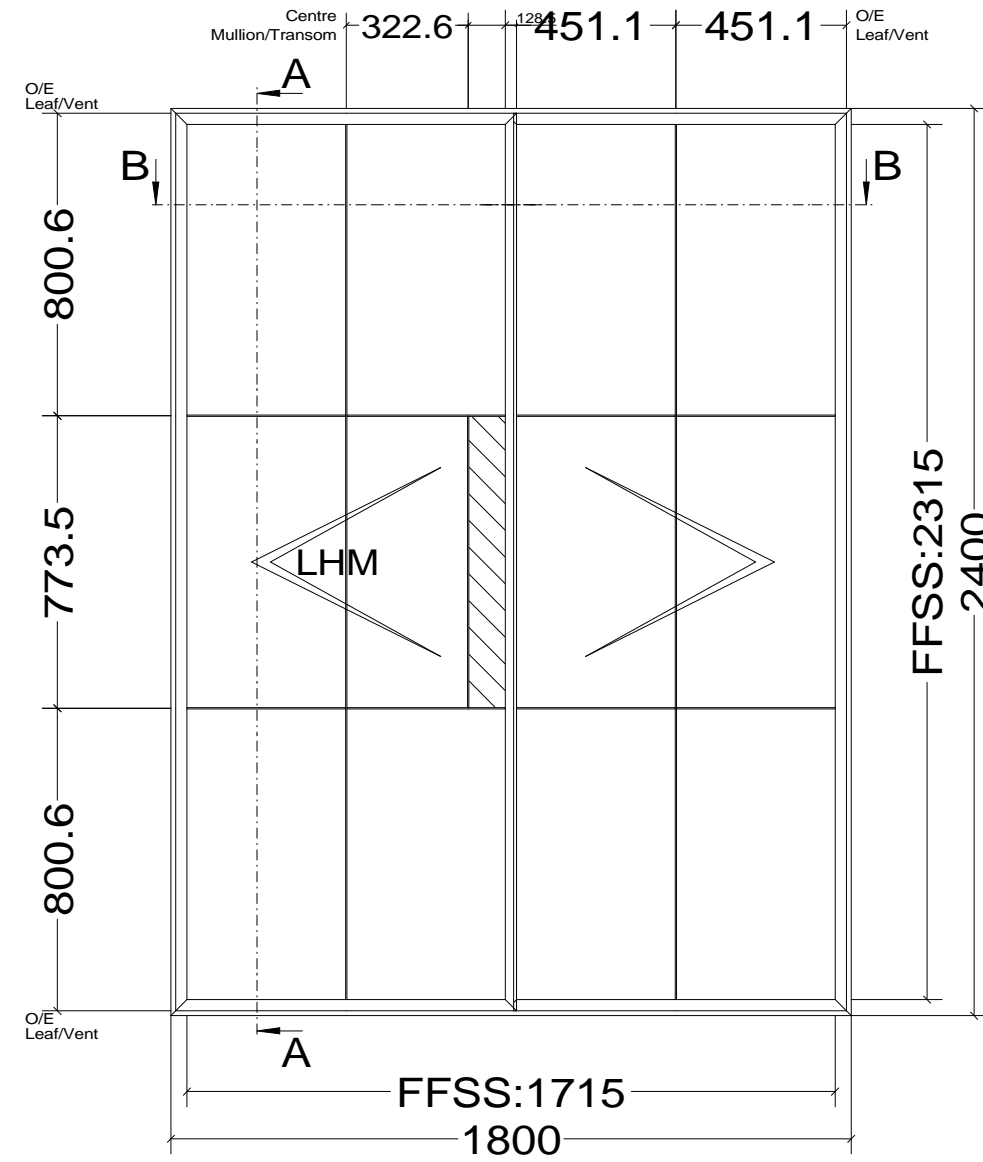

Pos. Style 5, Quantity: 1  
 Finish: RAL  
 Job: W20 Double Leaf - External Threshold

	Date	Name	W20 Double Leaf - External Threshold	<b>Fabco Sanctuary Ltd</b> Unit 1, Hobbs New Barn Climping, West Sussex Littlehampton, BN17 5TF BN17 5TF Tel: 01903 718808 Fax: 01903 724376
Drawn	31.10.2017			
Checked				
Normchkd.				
Scale	1 : 2		Drawing No.:	
View	1 : 20			

Pos. Style 6, Quantity: 1  
 Finish: RAL  
 Job: W20 Double Leaf - External Threshold

	Date	Name	W20 Double Leaf - External Threshold	<b>Fabco Sanctuary Ltd</b> Unit 1, Hobbs New Barn Climping, West Sussex Littlehampton, BN17 5TF BN17 5TF Tel: 01903 718808 Fax: 01903 724376
Drawn	31.10.2017			
Checked				
Normchkd.				
Scale	1 : 2.5		Drawing No.:	
View	1 : 25			

Pos. Style 7, Quantity: 1  
 Finish: RAL  
 Job: W20 Double Leaf - External Threshold

	Date	Name	W20 Double Leaf - External Threshold	<b>Fabco Sanctuary Ltd</b> Unit 1, Hobbs New Barn Climping, West Sussex Littlehampton, BN17 5TF BN17 5TF Tel: 01903 718808 Fax: 01903 724376
Drawn	31.10.2017			
Checked				
Normchkd.				
Scale	1 : 2		Drawing No.:	
View	1 : 20			