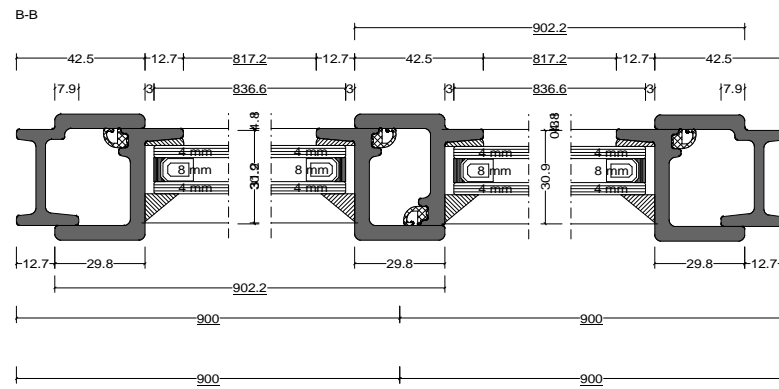

Pos. Style 6, Quantity: 1
Finish: RAL
Job: W20 Double Leaf - External Threshold

	Date	Name	W20 Double Leaf - External Threshold	Fabco Sanctuary Ltd Unit 1, Hobbs New Barn Climping, West Sussex Littlehampton, BN17 5TF BN17 5TF Tel: 01903 718808 Fax: 01903 724376
Drawn	31.10.2017			
Checked				
Normchkd.				
Scale	1 : 2.5		Drawing No.:	
View	1 : 25