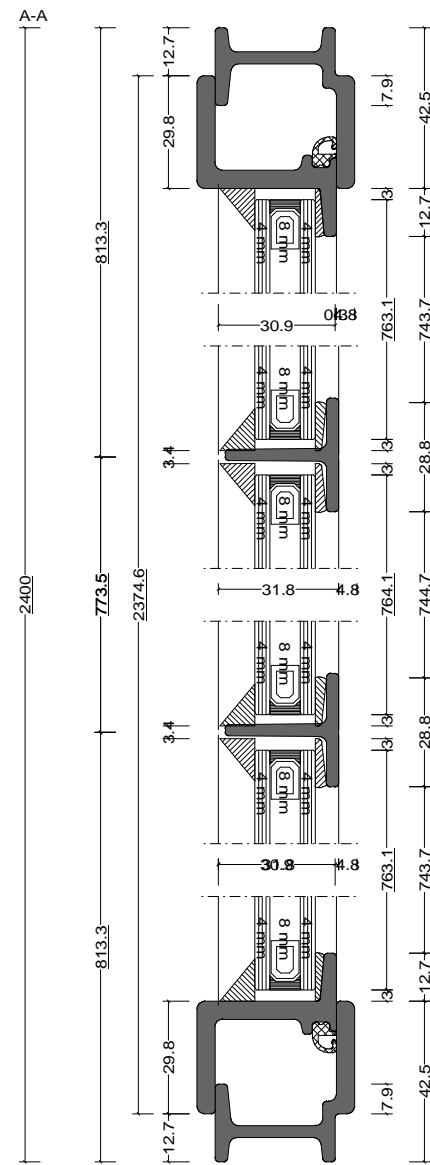

Pos. Style 7, Quantity: 1  
 Finish: RAL  
 Job: W20 Door Types

	Date	Name	W20 Door Types	<b>Fabco Sanctuary Ltd</b> Unit 1, Hobbs New Barn Climping, West Sussex Littlehampton, BN17 5TF BN17 5TF Tel: 01903 718808 Fax: 01903 724376
Drawn	30.10.2017			
Checked				
Normchkd.				
Scale	1 : 2		Drawing No.:	
View	1 : 20			

Pos. Style 10, Quantity: 1  
 Finish: RAL  
 Job: W20 Door Types

Date		Name	W20 Door Types	<b>Fabco Sanctuary Ltd</b> Unit 1, Hobbs New Barn Climping, West Sussex Littlehampton, BN17 5TF BN17 5TF Tel: 01903 718808 Fax: 01903 724376
Drawn	30.10.2017			
Checked				
Normchkd.				
Scale	1 : 2		Drawing No.:	
View	1 : 20			

Pos. Style 12, Quantity: 1  
 Finish: RAL  
 Job: W20 Door Types

	Date	Name	W20 Door Types	<b>Fabco Sanctuary Ltd</b> Unit 1, Hobbs New Barn Climping, West Sussex Littlehampton, BN17 5TF BN17 5TF Tel: 01903 718808 Fax: 01903 724376
Drawn	30.10.2017			
Checked				
Normchkd.				
Scale	1 : 2.5		Drawing No.:	
View	1 : 25			

Pos. Style 3, Quantity: 1  
 Finish: RAL  
 Job: W20 Double Leaf - External Threshold

Date	Name	W20 Double Leaf - External Threshold	<b>Fabco Sanctuary Ltd</b> Unit 1, Hobbs New Barn Climping, West Sussex Littlehampton, BN17 5TF BN17 5TF Tel: 01903 718808 Fax: 01903 724376		
Drawn	31.10.2017				
Checked					
Normchkd.					
Scale	1 : 2		Drawing No.:		
View	1 : 20				