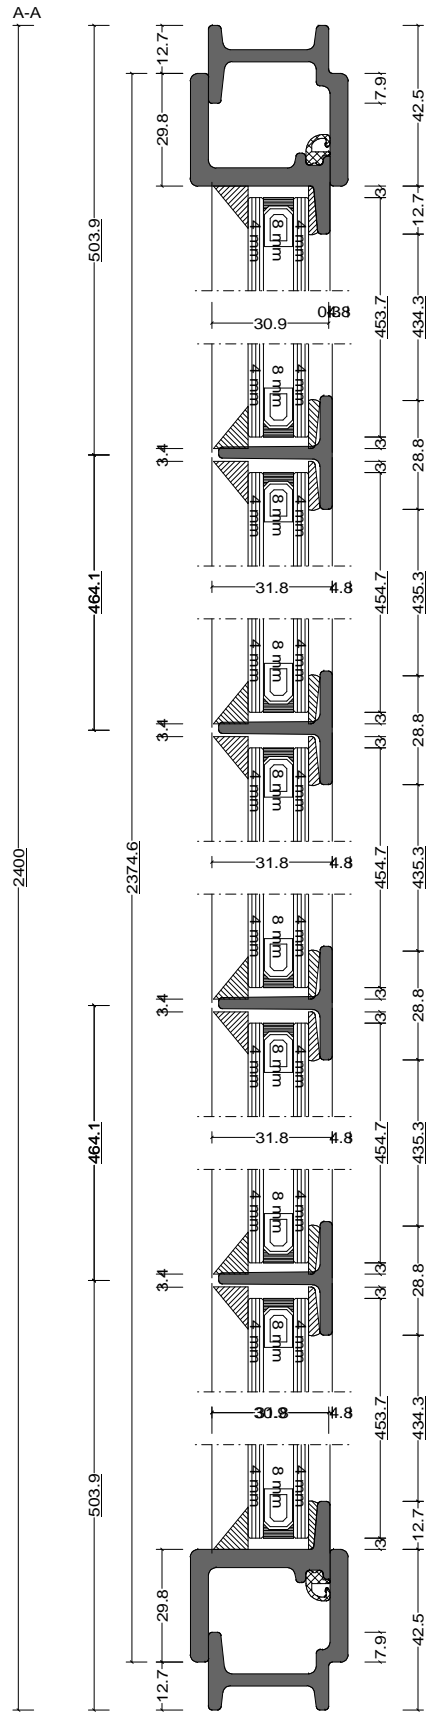

Pos. Style 5, Quantity: 1
Finish: RAL
Job: W20 Double Leaf - External Threshold

	Date	Name	W20 Double Leaf - External Threshold	Fabco Sanctuary Ltd Unit 1, Hobbs New Barn Climping, West Sussex Littlehampton, BN17 5TF BN17 5TF Tel: 01903 718808 Fax: 01903 724376
Drawn	31.10.2017			
Checked				
Normchkd.				
Scale	1 : 2		Drawing No.:	
View	1 : 20