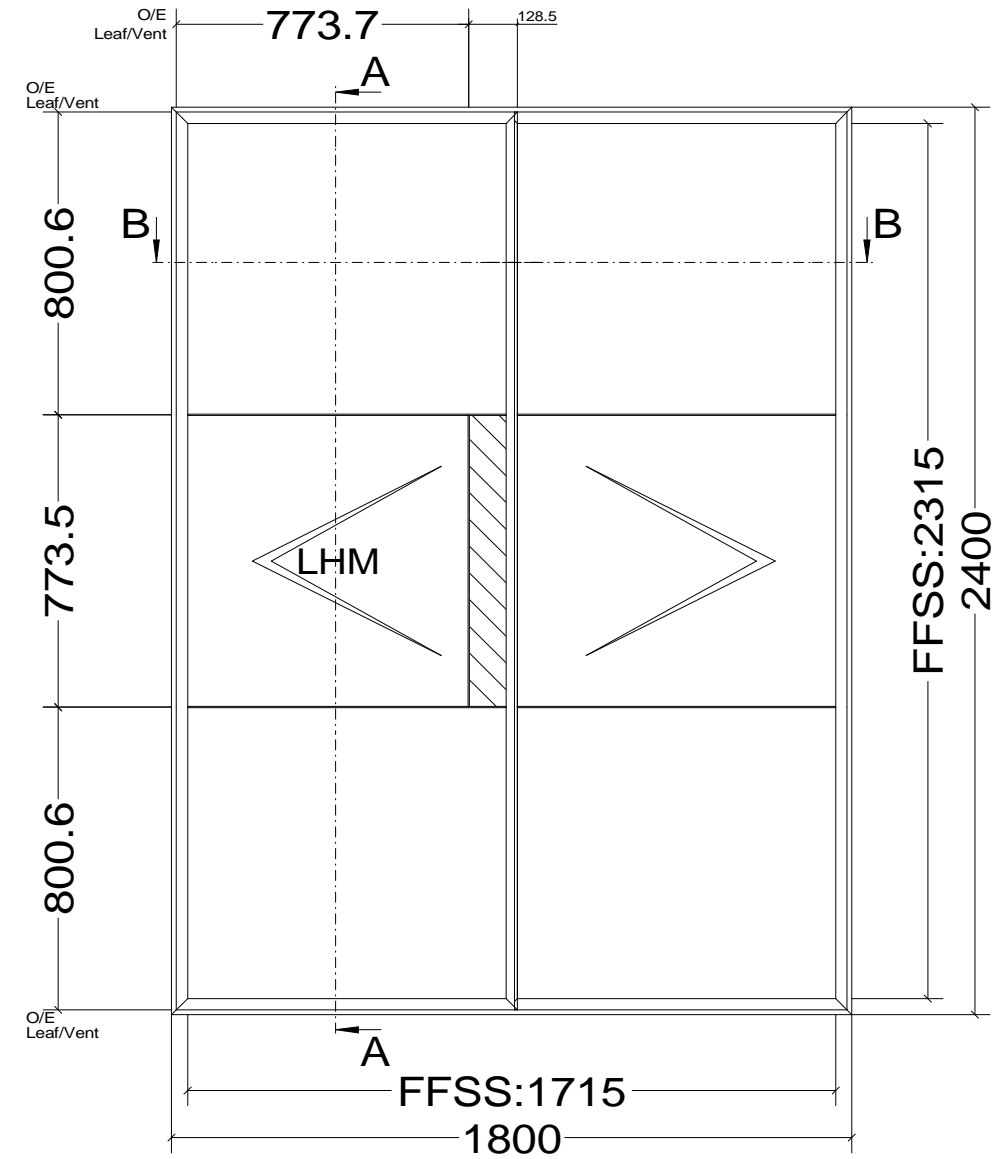

Pos. Style 3, Quantity: 1
Finish: RAL
Job: W20 Double Leaf - External Threshold

Date	Name	W20 Double Leaf - External Threshold	Fabco Sanctuary Ltd Unit 1, Hobbs New Barn Climping, West Sussex Littlehampton, BN17 5TF BN17 5TF Tel: 01903 718808 Fax: 01903 724376		
Drawn	31.10.2017				
Checked					
Normchkd.					
Scale	1 : 2		Drawing No.:		
View	1 : 20