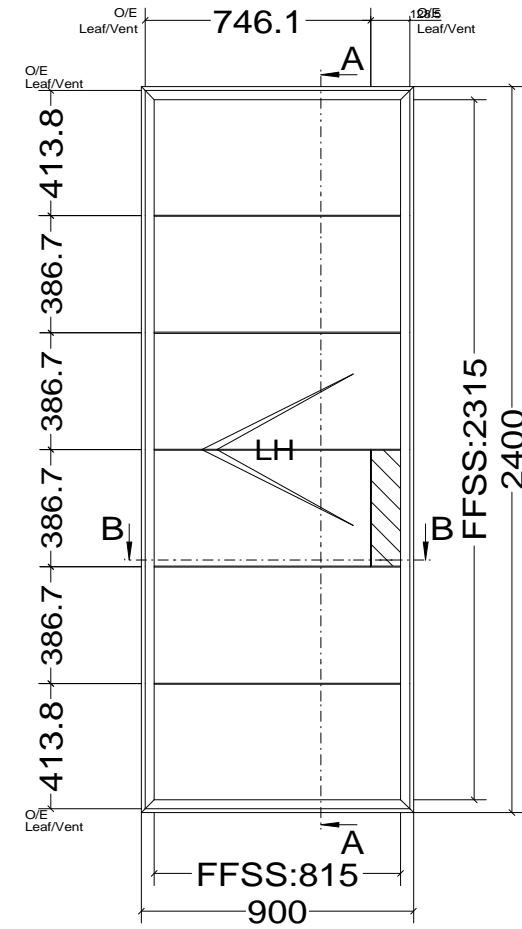

Pos. Style 6, Quantity: 1
Finish: RAL
Job: W20 Door Types

	Date	Name	W20 Door Types	Fabco Sanctuary Ltd Unit 1, Hobbs New Barn Climping, West Sussex Littlehampton, BN17 5TF BN17 5TF Tel: 01903 718808 Fax: 01903 724376
Drawn	30.10.2017			
Checked				
Normchkd.				
Scale	1 : 2.5		Drawing No.:	
View	1 : 25