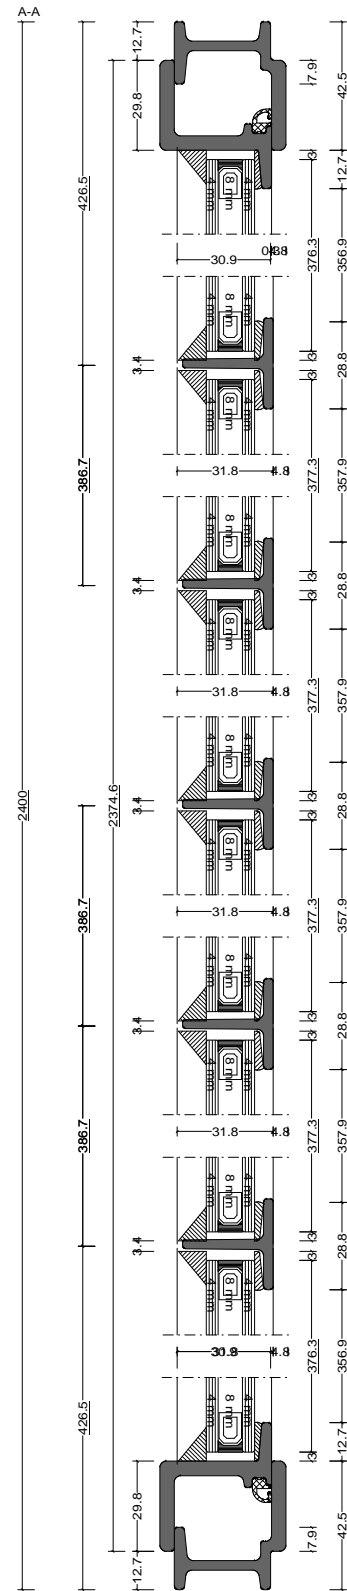

Pos. Style 6, Quantity: 1
Finish: RAL
Job: W20 Door Types

	Date	Name	W20 Door Types	Fabco Sanctuary Ltd Unit 1, Hobbs New Barn Climping, West Sussex Littlehampton, BN17 5TF BN17 5TF Tel: 01903 718808 Fax: 01903 724376
Drawn	30.10.2017			
Checked				
Normchkd.				
Scale	1 : 2.5		Drawing No.:	
View	1 : 25