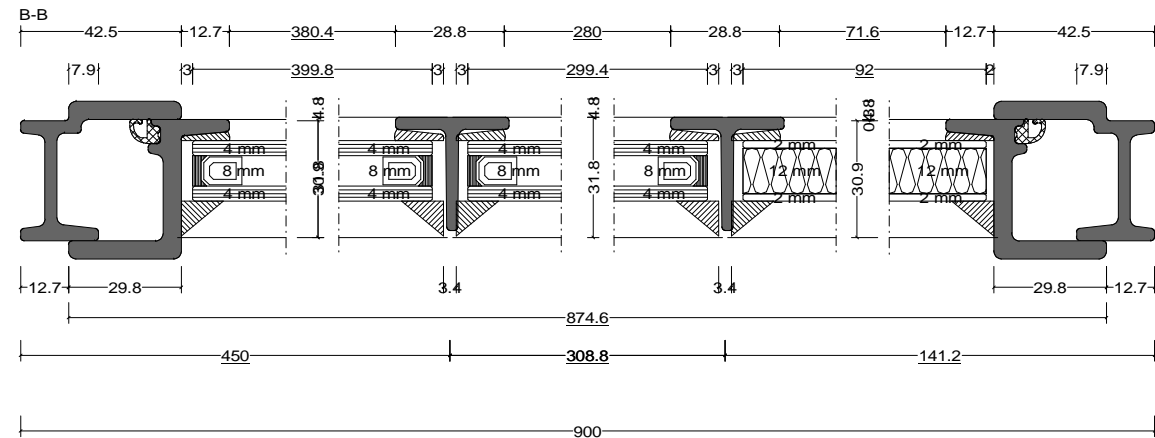

Pos. Style 10, Quantity: 1
Finish: RAL
Job: W20 Door Types

Date		Name	W20 Door Types	Fabco Sanctuary Ltd Unit 1, Hobbs New Barn Climping, West Sussex Littlehampton, BN17 5TF BN17 5TF Tel: 01903 718808 Fax: 01903 724376
Drawn	30.10.2017			
Checked				
Normchkd.				
Scale	1 : 2		Drawing No.:	
View	1 : 20