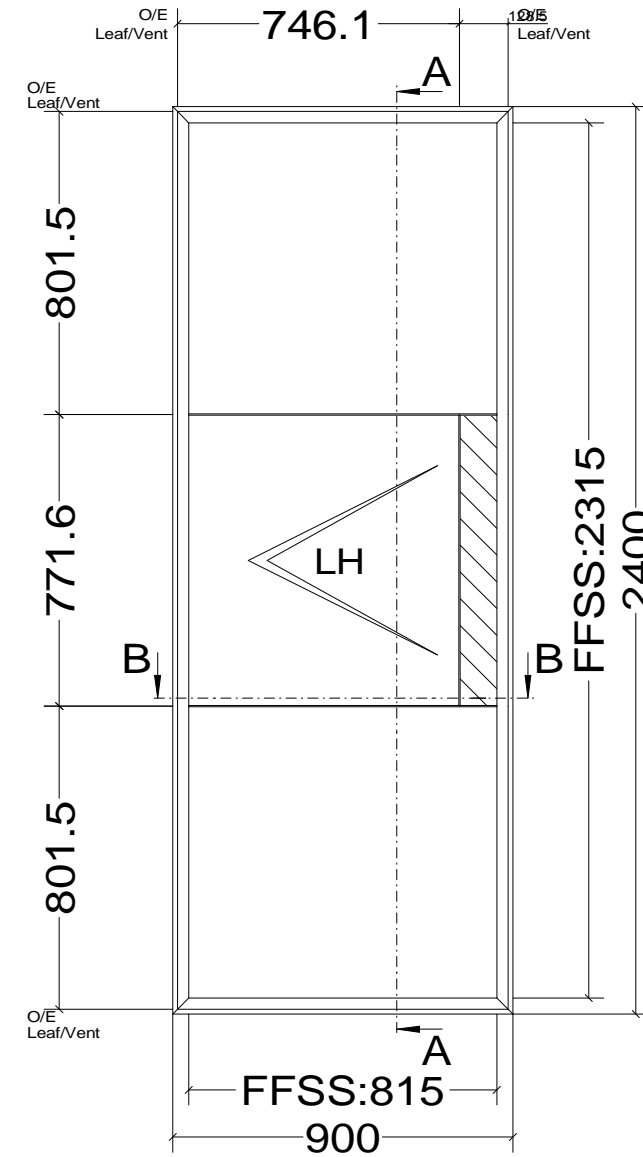

Pos. Style 3, Quantity: 1  
 Finish: RAL  
 Job: W20 Door Types

	Date	Name	W20 Door Types	<b>Fabco Sanctuary Ltd</b> Unit 1, Hobbs New Barn Climping, West Sussex Littlehampton, BN17 5TF BN17 5TF Tel: 01903 718808 Fax: 01903 724376		
Drawn	30.10.2017					
Checked						
Normchkd.						
Scale	1 : 2			Drawing No.:		
View	1 : 20					

Pos. Style 4, Quantity: 1  
 Finish: RAL  
 Job: W20 Door Types

	Date	Name	W20 Door Types	<b>Fabco Sanctuary Ltd</b> Unit 1, Hobbs New Barn Climping, West Sussex Littlehampton, BN17 5TF BN17 5TF Tel: 01903 718808 Fax: 01903 724376		
Drawn	30.10.2017					
Checked						
Normchkd.						
Scale	1 : 2			Drawing No.:		
View	1 : 20					

Pos. Style 5, Quantity: 1  
 Finish: RAL  
 Job: W20 Door Types

	Date	Name	W20 Door Types	<b>Fabco Sanctuary Ltd</b> Unit 1, Hobbs New Barn Climping, West Sussex Littlehampton, BN17 5TF BN17 5TF Tel: 01903 718808 Fax: 01903 724376
Drawn	30.10.2017			
Checked				
Normchkd.				
Scale	1 : 2			Drawing No.:
View	1 : 20			