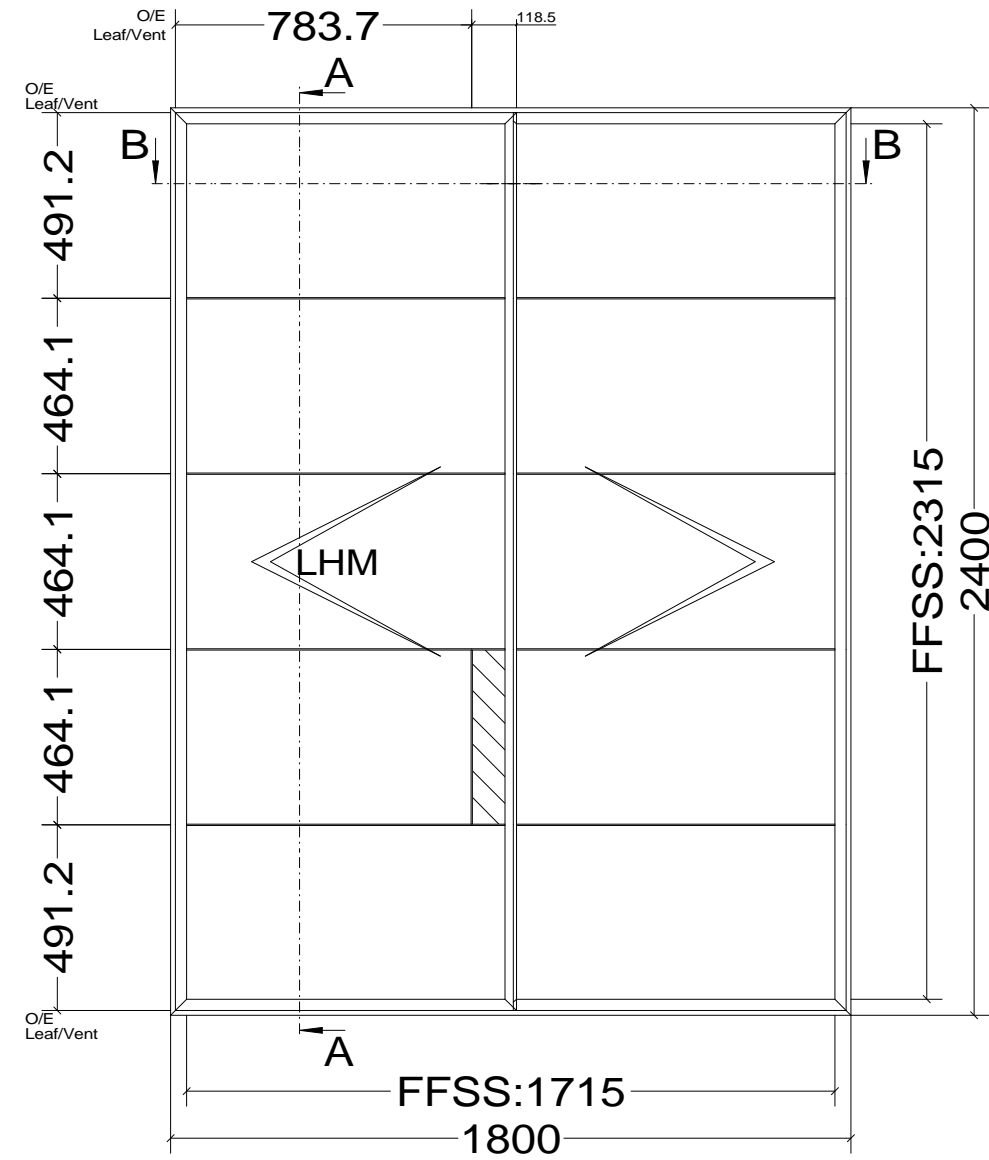

Pos. Style 3, Quantity: 1  
 Finish: RAL  
 Job: W20 Double Leaf - External Threshold

Date	Name	W20 Double Leaf - External Threshold	<b>Fabco Sanctuary Ltd</b> Unit 1, Hobbs New Barn Climping, West Sussex Littlehampton, BN17 5TF BN17 5TF Tel: 01903 718808 Fax: 01903 724376		
Drawn	31.10.2017				
Checked					
Normchkd.					
Scale	1 : 2		Drawing No.:		
View	1 : 20				

Pos. Style 4, Quantity: 1  
 Finish: RAL  
 Job: W20 Double Leaf - External Threshold

	Date	Name	W20 Double Leaf - External Threshold	<b>Fabco Sanctuary Ltd</b> Unit 1, Hobbs New Barn Climping, West Sussex Littlehampton, BN17 5TF BN17 5TF Tel: 01903 718808 Fax: 01903 724376
Drawn	31.10.2017			
Checked				
Normchkd.				
Scale	1 : 2		Drawing No.:	
View	1 : 20			

Pos. Style 5, Quantity: 1  
 Finish: RAL  
 Job: W20 Double Leaf - External Threshold

	Date	Name	W20 Double Leaf - External Threshold	<b>Fabco Sanctuary Ltd</b> Unit 1, Hobbs New Barn Climping, West Sussex Littlehampton, BN17 5TF BN17 5TF Tel: 01903 718808 Fax: 01903 724376
Drawn	31.10.2017			
Checked				
Normchkd.				
Scale	1 : 2		Drawing No.:	
View	1 : 20			