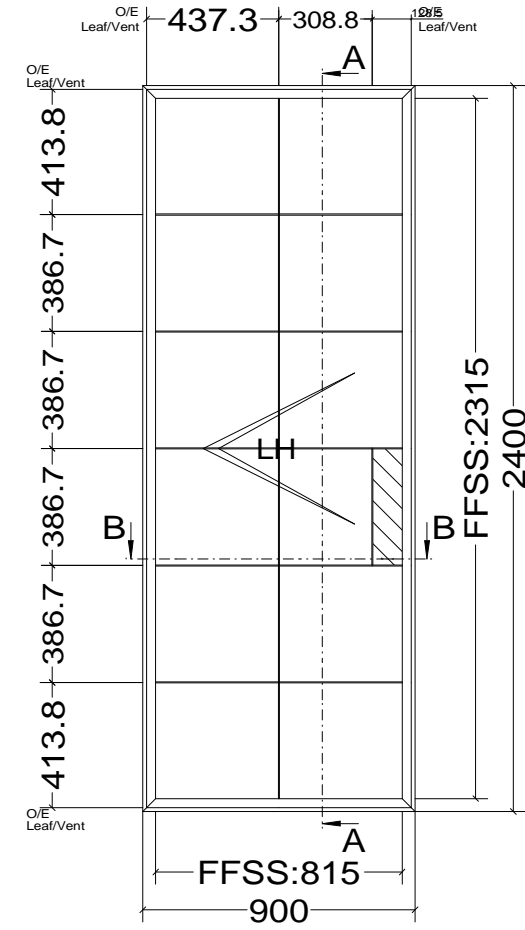

Pos. Style 12, Quantity: 1
Finish: RAL
Job: W20 Door Types

	Date	Name	W20 Door Types	Fabco Sanctuary Ltd Unit 1, Hobbs New Barn Climping, West Sussex Littlehampton, BN17 5TF BN17 5TF Tel: 01903 718808 Fax: 01903 724376
Drawn	30.10.2017			
Checked				
Normchkd.				
Scale	1 : 2.5		Drawing No.:	
View	1 : 25