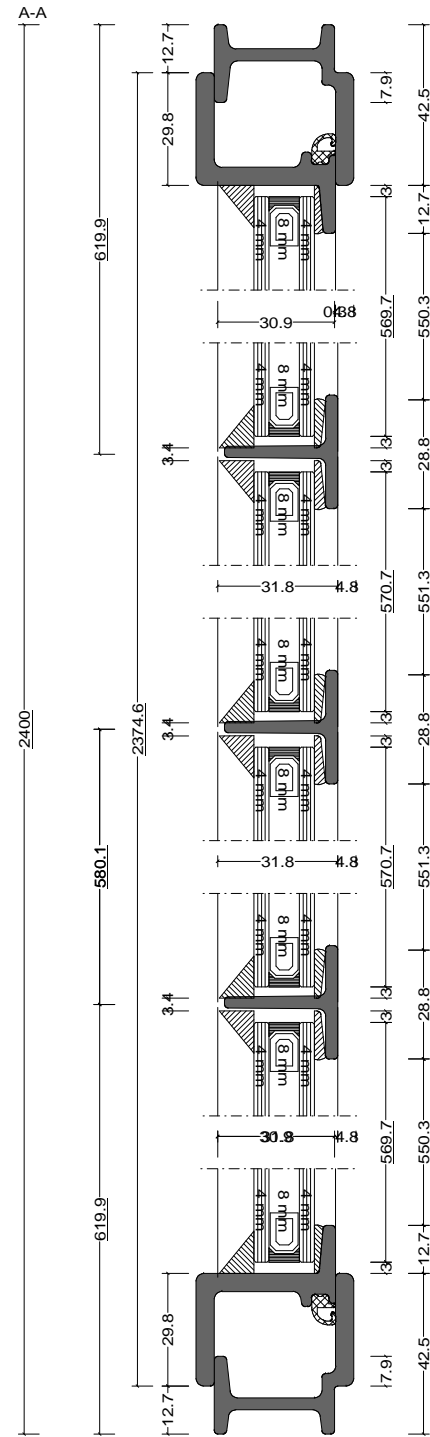

Pos. Style 4, Quantity: 1
Finish: RAL
Job: W20 Double Leaf - External Threshold

	Date	Name	W20 Double Leaf - External Threshold	Fabco Sanctuary Ltd Unit 1, Hobbs New Barn Climping, West Sussex Littlehampton, BN17 5TF BN17 5TF Tel: 01903 718808 Fax: 01903 724376
Drawn	31.10.2017			
Checked				
Normchkd.				
Scale	1 : 2		Drawing No.:	
View	1 : 20