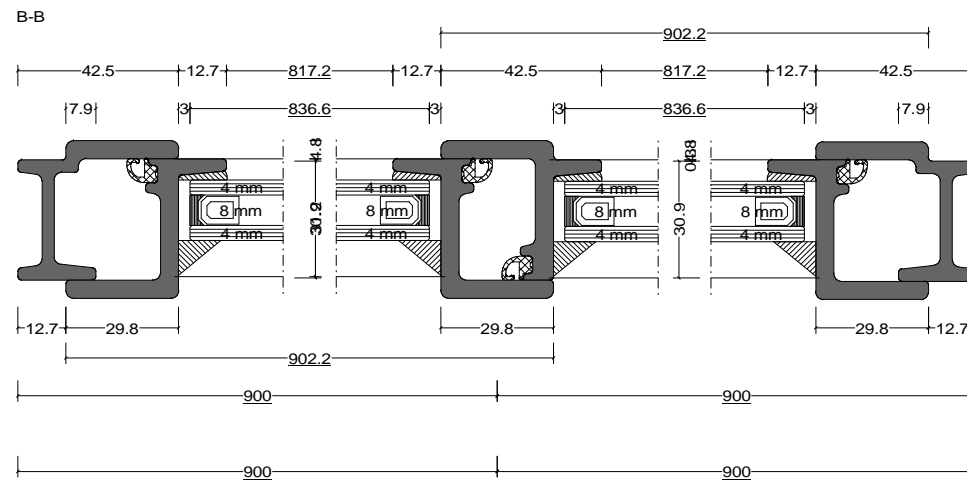

Pos. Style 5, Quantity: 1
Finish: RAL
Job: W20 Double Leaf - External Threshold

	Date	Name	W20 Double Leaf - External Threshold	Fabco Sanctuary Ltd Unit 1, Hobbs New Barn Climping, West Sussex Littlehampton, BN17 5TF BN17 5TF Tel: 01903 718808 Fax: 01903 724376
Drawn	31.10.2017			
Checked				
Normchkd.				
Scale	1 : 2		Drawing No.:	
View	1 : 20