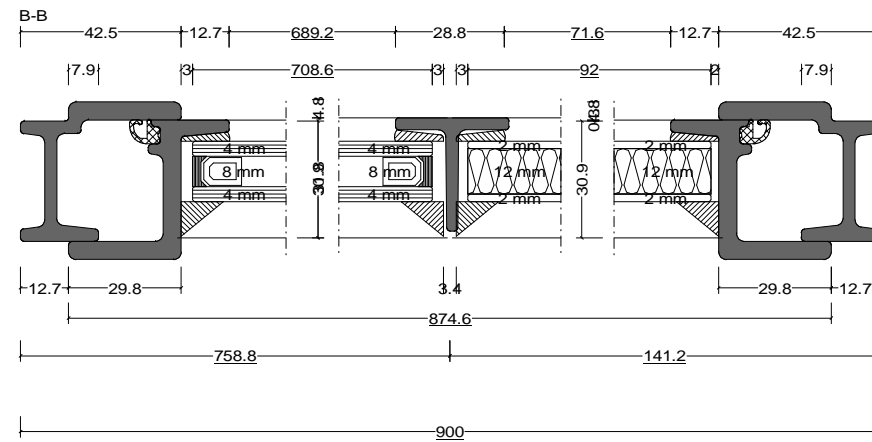

Pos. Style 4, Quantity: 1
Finish: RAL
Job: W20 Door Types

	Date	Name	W20 Door Types	Fabco Sanctuary Ltd Unit 1, Hobbs New Barn Climping, West Sussex Littlehampton, BN17 5TF BN17 5TF Tel: 01903 718808 Fax: 01903 724376		
Drawn	30.10.2017					
Checked						
Normchkd.						
Scale	1 : 2			Drawing No.:		
View	1 : 20