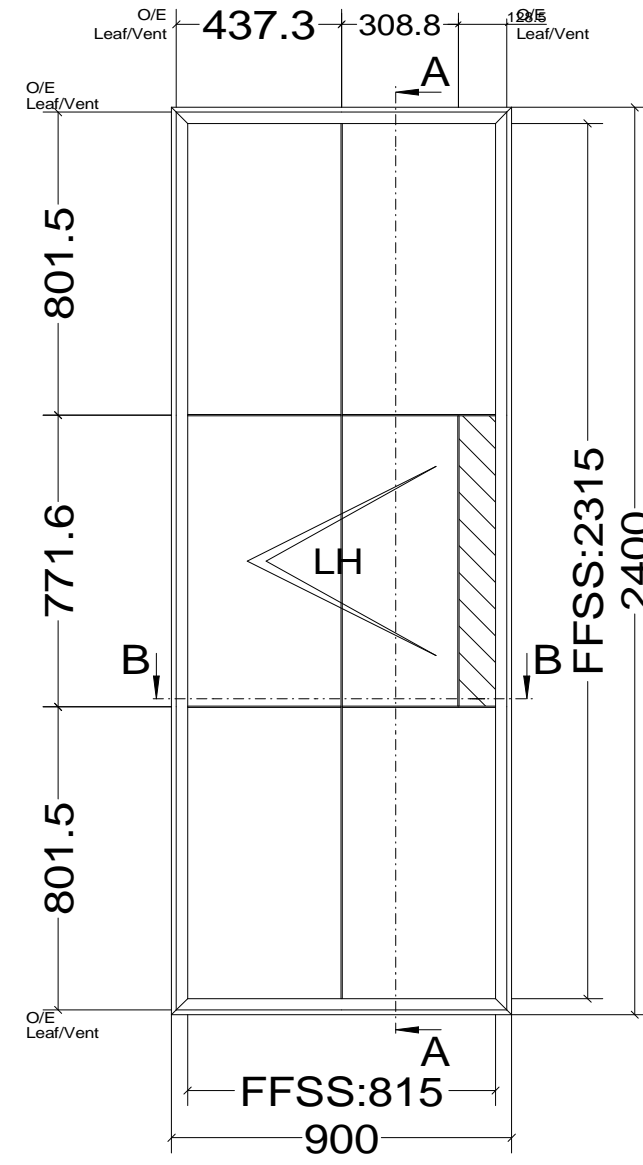

Pos. Style 7, Quantity: 1
Finish: RAL
Job: W20 Door Types

	Date	Name	W20 Door Types	Fabco Sanctuary Ltd Unit 1, Hobbs New Barn Climping, West Sussex Littlehampton, BN17 5TF BN17 5TF Tel: 01903 718808 Fax: 01903 724376
Drawn	30.10.2017			
Checked				
Normchkd.				
Scale	1 : 2		Drawing No.:	
View	1 : 20