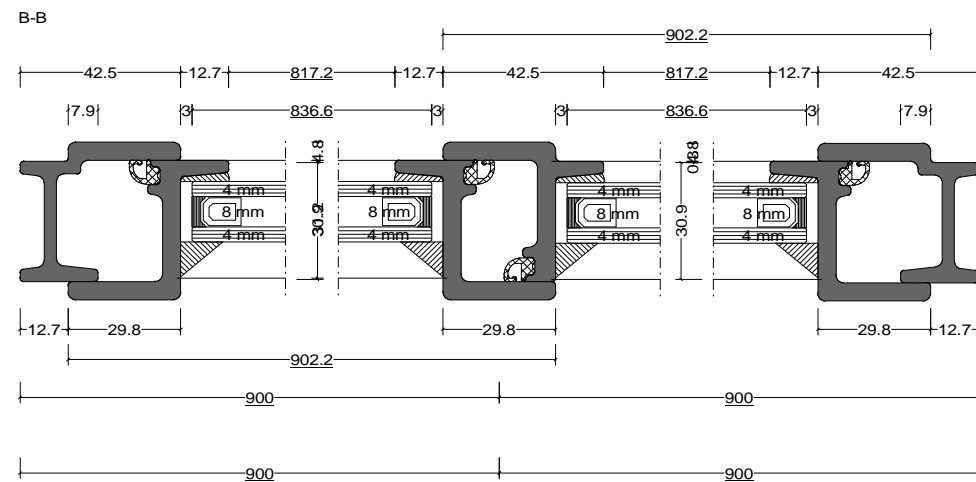

Pos. Style 4, Quantity: 1
Finish: RAL
Job: W20 Double Leaf - External Threshold

	Date	Name	W20 Double Leaf - External Threshold	Fabco Sanctuary Ltd Unit 1, Hobbs New Barn Climping, West Sussex Littlehampton, BN17 5TF BN17 5TF Tel: 01903 718808 Fax: 01903 724376
Drawn	31.10.2017			
Checked				
Normchkd.				
Scale	1 : 2		Drawing No.:	
View	1 : 20