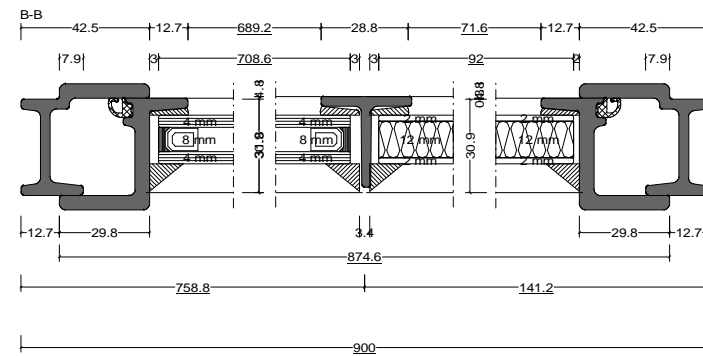

Pos. Style 6, Quantity: 1
Finish: RAL
Job: W20 Door Types

	Date	Name	W20 Door Types	Fabco Sanctuary Ltd Unit 1, Hobbs New Barn Climping, West Sussex Littlehampton, BN17 5TF BN17 5TF Tel: 01903 718808 Fax: 01903 724376
Drawn	30.10.2017			
Checked				
Normchkd.				
Scale	1 : 2.5		Drawing No.:	
View	1 : 25