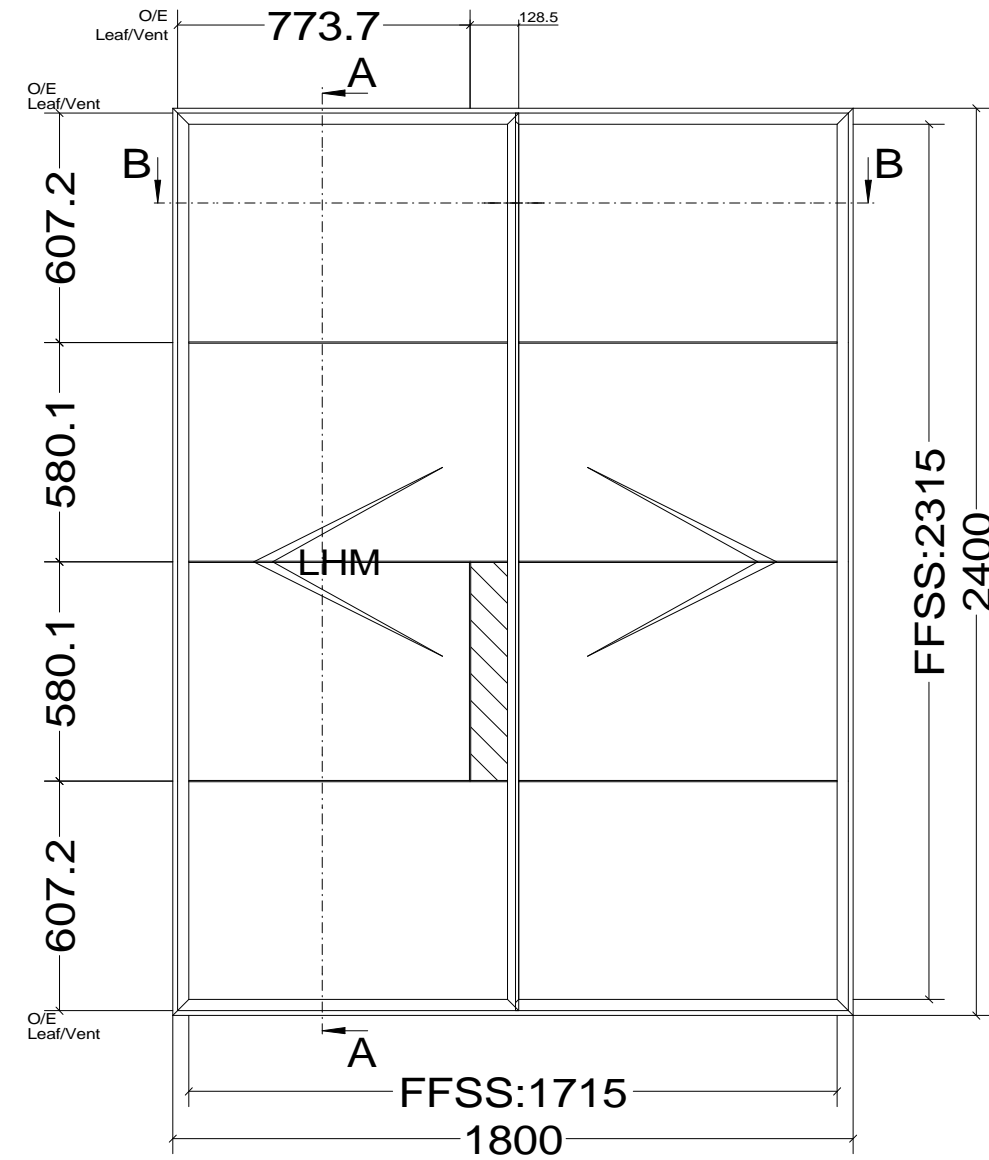

Pos. Style 4, Quantity: 1
Finish: RAL
Job: W20 Double Leaf - External Threshold

	Date	Name	W20 Double Leaf - External Threshold	Fabco Sanctuary Ltd Unit 1, Hobbs New Barn Climping, West Sussex Littlehampton, BN17 5TF BN17 5TF Tel: 01903 718808 Fax: 01903 724376
Drawn	31.10.2017			
Checked				
Normchkd.				
Scale	1 : 2		Drawing No.:	
View	1 : 20