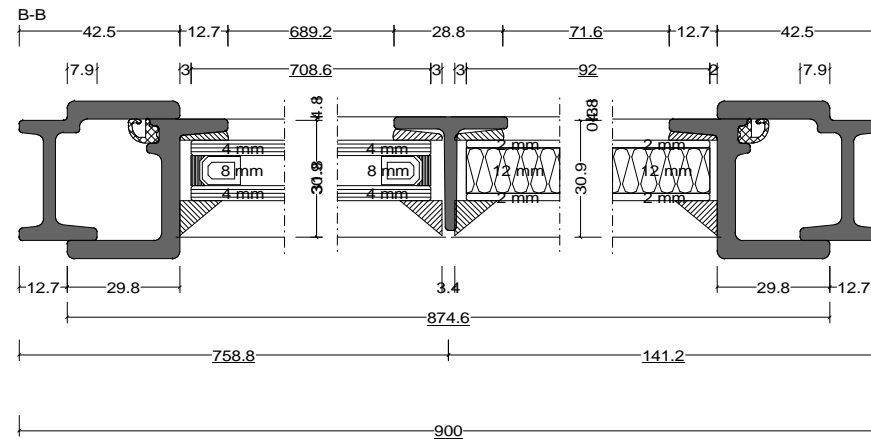

Pos. Style 5, Quantity: 1
Finish: RAL
Job: W20 Door Types

	Date	Name	W20 Door Types	Fabco Sanctuary Ltd Unit 1, Hobbs New Barn Climping, West Sussex Littlehampton, BN17 5TF BN17 5TF Tel: 01903 718808 Fax: 01903 724376
Drawn	30.10.2017			
Checked				
Normchkd.				
Scale	1 : 2			Drawing No.:
View	1 : 20