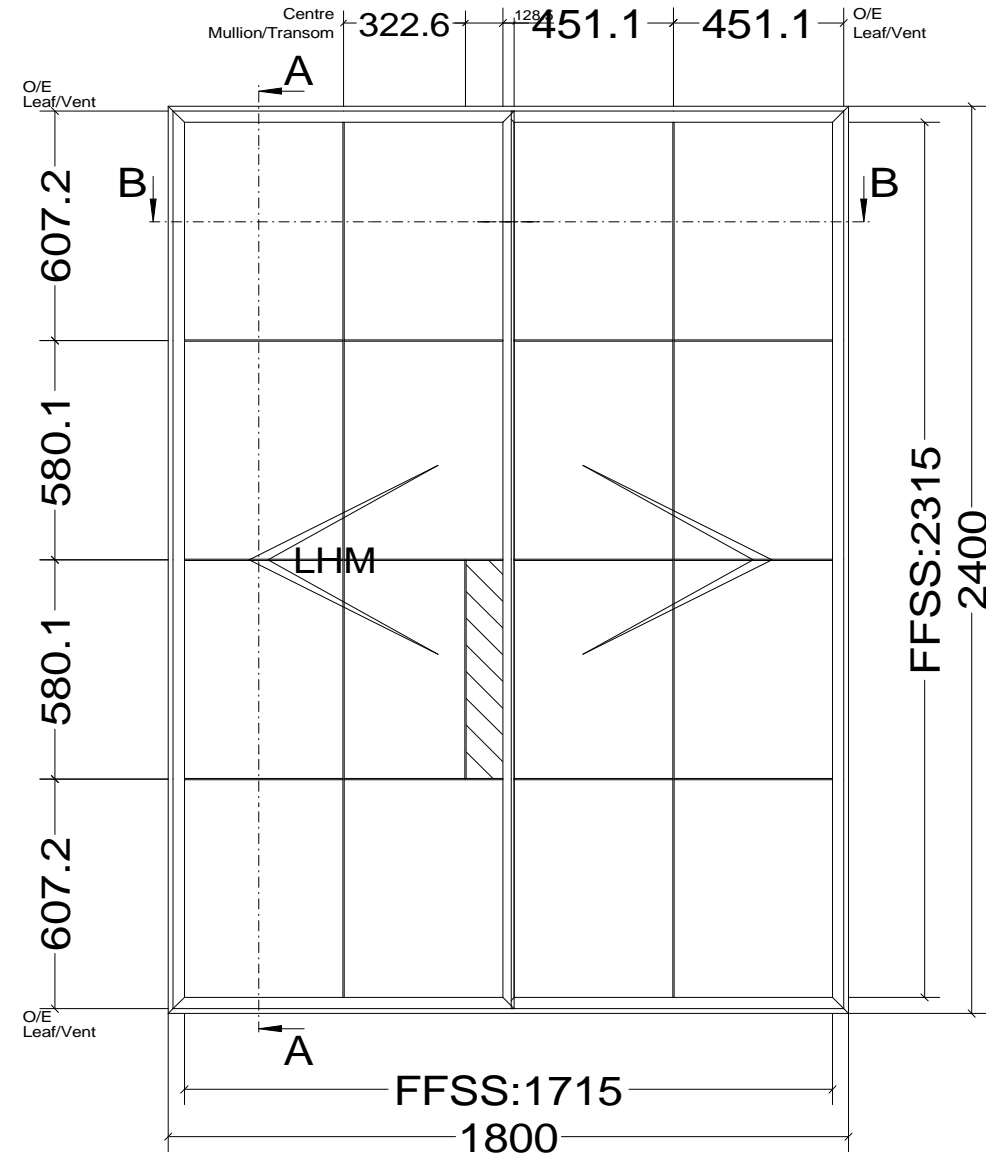

Pos. Style 6, Quantity: 1  
 Finish: RAL  
 Job: W20 Double Leaf - External Threshold

	Date	Name	W20 Double Leaf - External Threshold	<b>Fabco Sanctuary Ltd</b> Unit 1, Hobbs New Barn Climping, West Sussex Littlehampton, BN17 5TF BN17 5TF Tel: 01903 718808 Fax: 01903 724376
Drawn	31.10.2017			
Checked				
Normchkd.				
Scale	1 : 2.5		Drawing No.:	
View	1 : 25			

Pos. Style 7, Quantity: 1  
 Finish: RAL  
 Job: W20 Double Leaf - External Threshold

	Date	Name	W20 Double Leaf - External Threshold	<b>Fabco Sanctuary Ltd</b> Unit 1, Hobbs New Barn Climping, West Sussex Littlehampton, BN17 5TF BN17 5TF Tel: 01903 718808 Fax: 01903 724376
Drawn	31.10.2017			
Checked				
Normchkd.				
Scale	1 : 2		Drawing No.:	
View	1 : 20			

Pos. Style 8, Quantity: 1  
 Finish: RAL  
 Job: W20 Double Leaf - External Threshold

	Date	Name	W20 Double Leaf - External Threshold	<b>Fabco Sanctuary Ltd</b> Unit 1, Hobbs New Barn Climping, West Sussex Littlehampton, BN17 5TF Tel: 01903 718808 Fax: 01903 724376
Drawn	31.10.2017			
Checked				
Normchkd.				
Scale	1 : 2		Drawing No.:	
View	1 : 20			