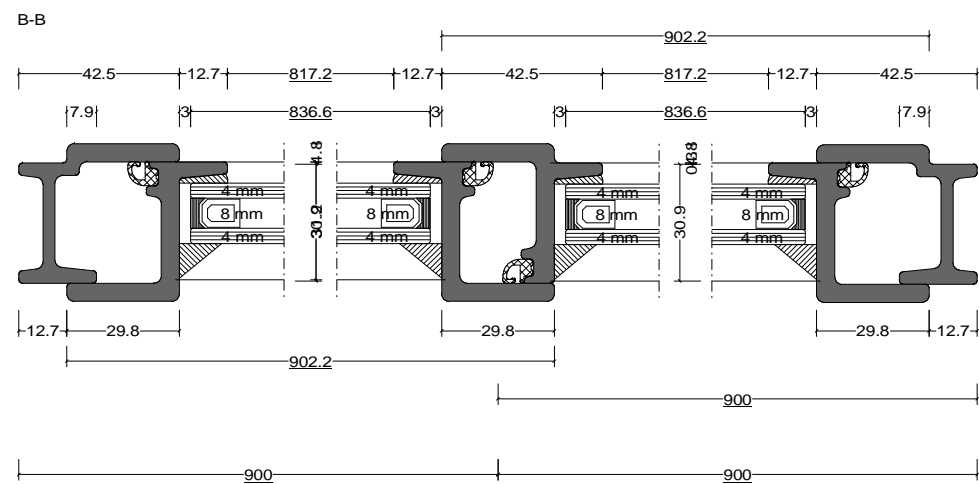

Pos. Style 3, Quantity: 1
Finish: RAL
Job: W20 Double Leaf - External Threshold

Date	Name	W20 Double Leaf - External Threshold	Fabco Sanctuary Ltd Unit 1, Hobbs New Barn Climping, West Sussex Littlehampton, BN17 5TF BN17 5TF Tel: 01903 718808 Fax: 01903 724376		
Drawn	31.10.2017				
Checked					
Normchkd.					
Scale	1 : 2		Drawing No.:		
View	1 : 20