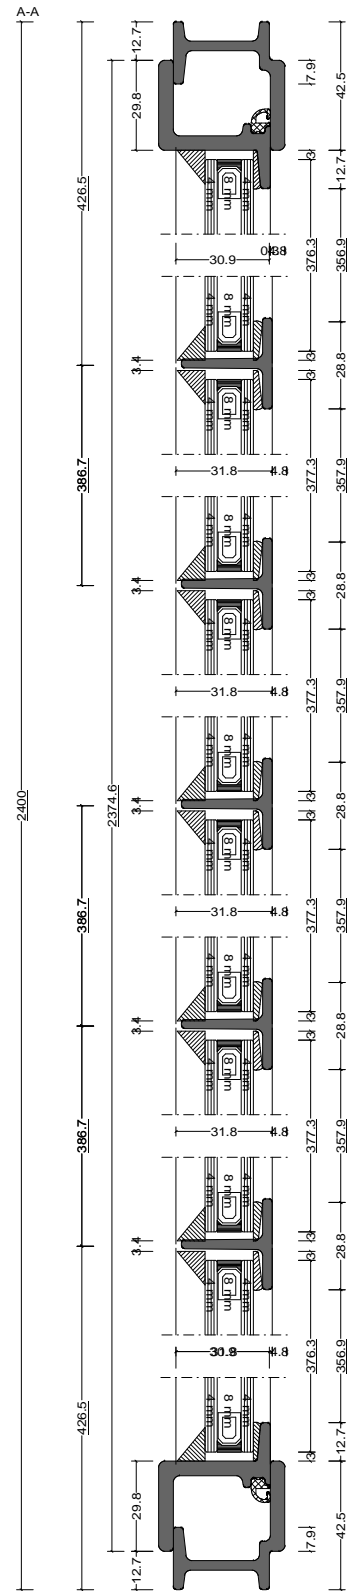

Pos. Style 6, Quantity: 1
Finish: RAL
Job: W20 Double Leaf - External Threshold

	Date	Name	W20 Double Leaf - External Threshold	Fabco Sanctuary Ltd Unit 1, Hobbs New Barn Climping, West Sussex Littlehampton, BN17 5TF BN17 5TF Tel: 01903 718808 Fax: 01903 724376
Drawn	31.10.2017			
Checked				
Normchkd.				
Scale	1 : 2.5		Drawing No.:	
View	1 : 25