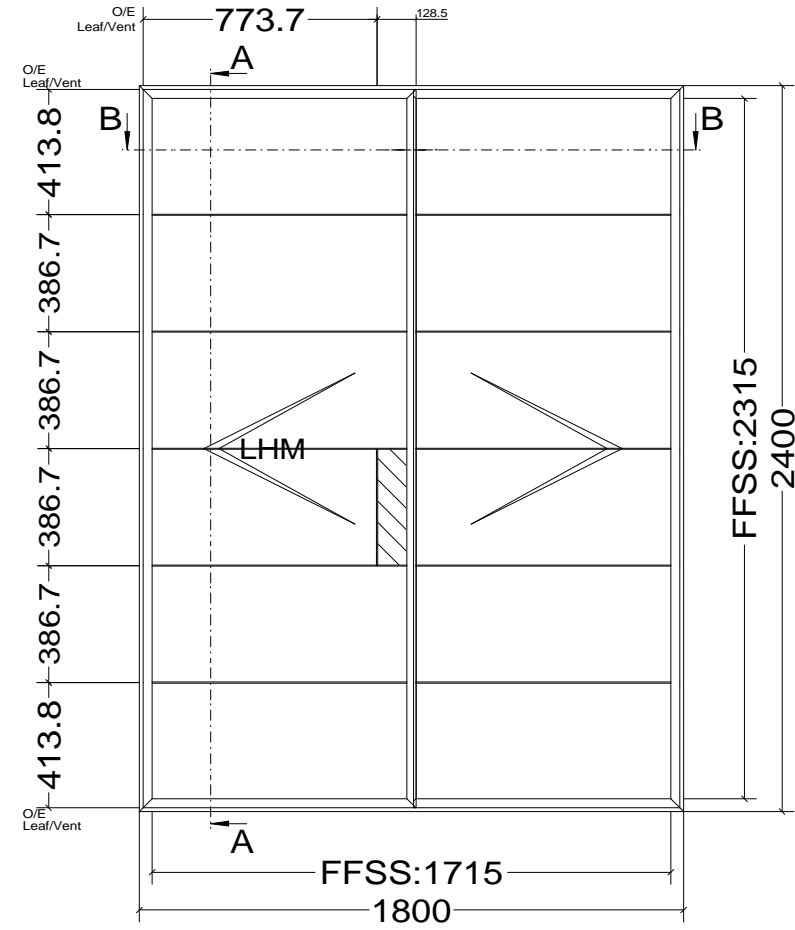

Pos. Style 6, Quantity: 1
Finish: RAL
Job: W20 Double Leaf - External Threshold

	Date	Name	W20 Double Leaf - External Threshold	Fabco Sanctuary Ltd Unit 1, Hobbs New Barn Climping, West Sussex Littlehampton, BN17 5TF BN17 5TF Tel: 01903 718808 Fax: 01903 724376
Drawn	31.10.2017			
Checked				
Normchkd.				
Scale	1 : 2.5		Drawing No.:	
View	1 : 25