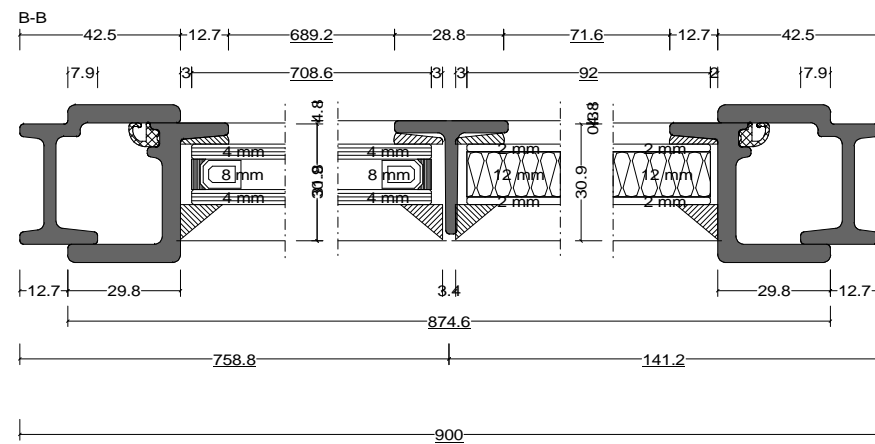

Pos. Style 3, Quantity: 1  
 Finish: RAL  
 Job: W20 Door Types

	Date	Name	W20 Door Types	<b>Fabco Sanctuary Ltd</b> Unit 1, Hobbs New Barn Climping, West Sussex Littlehampton, BN17 5TF BN17 5TF Tel: 01903 718808 Fax: 01903 724376		
Drawn	30.10.2017					
Checked						
Normchkd.						
Scale	1 : 2			Drawing No.:		
View	1 : 20					

Pos. Style 4, Quantity: 1  
 Finish: RAL  
 Job: W20 Door Types

	Date	Name	W20 Door Types	<b>Fabco Sanctuary Ltd</b> Unit 1, Hobbs New Barn Climping, West Sussex Littlehampton, BN17 5TF BN17 5TF Tel: 01903 718808 Fax: 01903 724376		
Drawn	30.10.2017					
Checked						
Normchkd.						
Scale	1 : 2			Drawing No.:		
View	1 : 20					