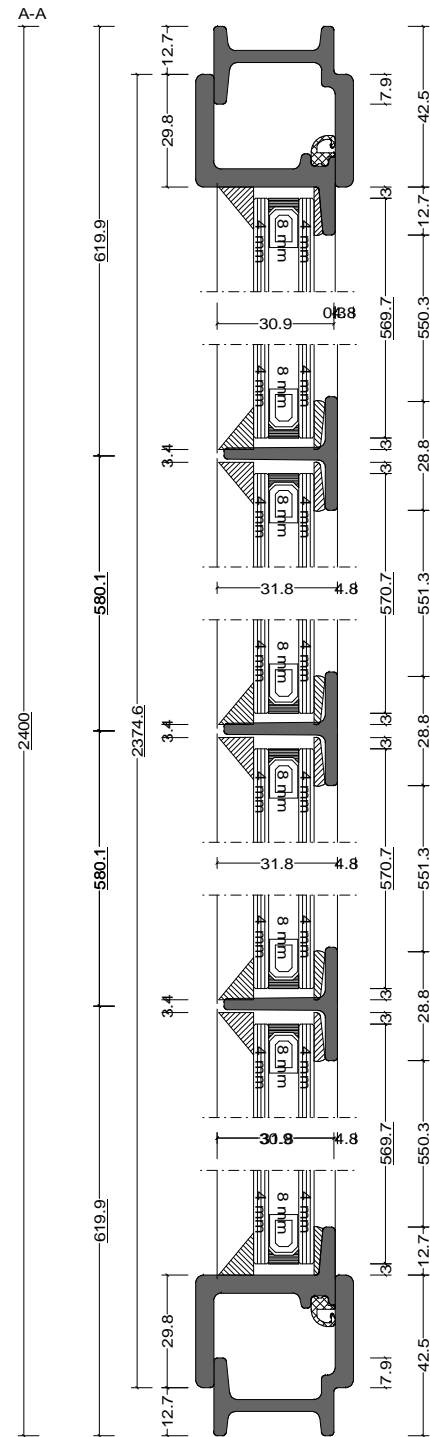

Pos. Style 8, Quantity: 1
Finish: RAL
Job: W20 Double Leaf - External Threshold

	Date	Name	W20 Double Leaf - External Threshold	Fabco Sanctuary Ltd Unit 1, Hobbs New Barn Climping, West Sussex Littlehampton, BN17 5TF Tel: 01903 718808 Fax: 01903 724376
Drawn	31.10.2017			
Checked				
Normchkd.				
Scale	1 : 2		Drawing No.:	
View	1 : 20