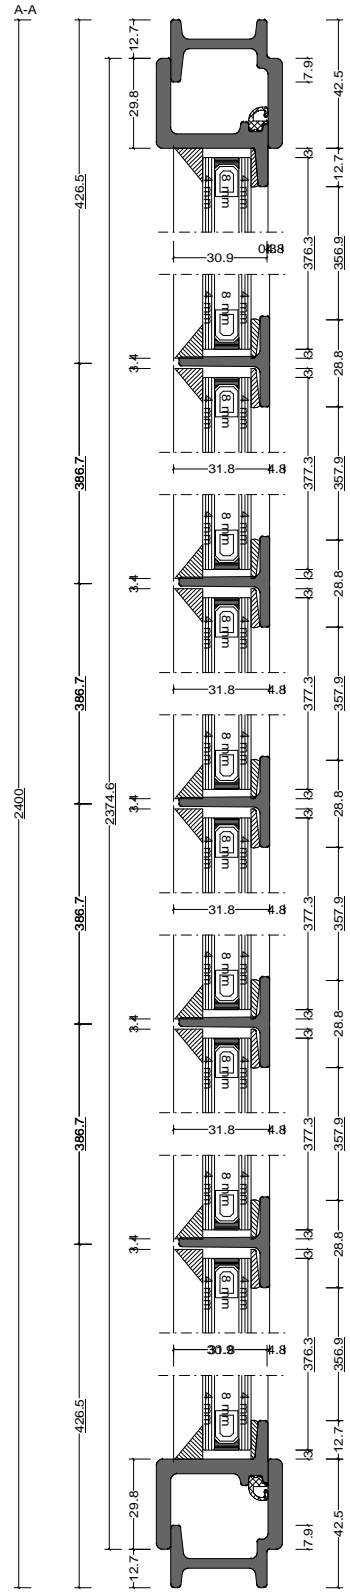

Pos. Style 12, Quantity: 1
Finish: RAL
Job: W20 Door Types

	Date	Name	W20 Door Types	Fabco Sanctuary Ltd Unit 1, Hobbs New Barn Climping, West Sussex Littlehampton, BN17 5TF BN17 5TF Tel: 01903 718808 Fax: 01903 724376
Drawn	30.10.2017			
Checked				
Normchkd.				
Scale	1 : 2.5		Drawing No.:	
View	1 : 25