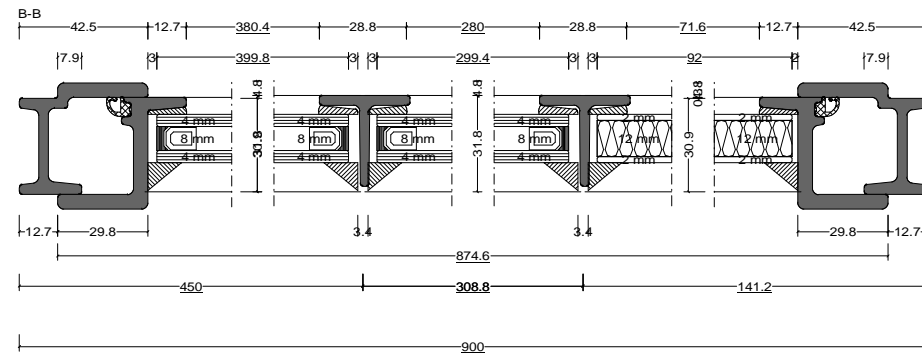

Pos. Style 12, Quantity: 1
Finish: RAL
Job: W20 Door Types

	Date	Name	W20 Door Types	Fabco Sanctuary Ltd Unit 1, Hobbs New Barn Climping, West Sussex Littlehampton, BN17 5TF BN17 5TF Tel: 01903 718808 Fax: 01903 724376
Drawn	30.10.2017			
Checked				
Normchkd.				
Scale	1 : 2.5		Drawing No.:	
View	1 : 25