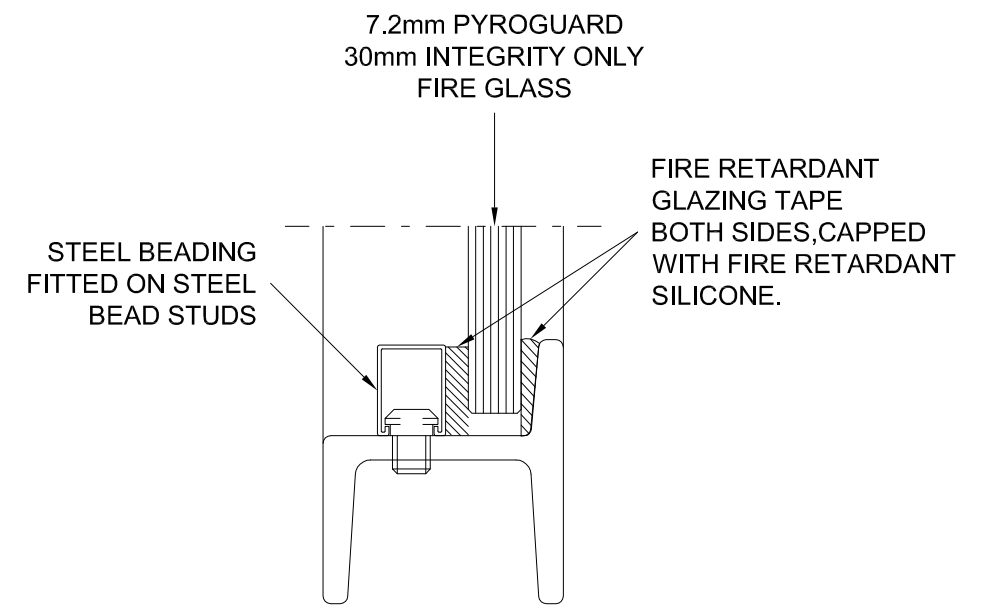

**SILICONE BEADING.
INCLUDED AS STANDARD.**

**ALUMINIUM BEADING.
ADDITIONAL £5.00 + VAT
PER LINEAR METRE.**

**STEEL BEADING.
ADDITIONAL £27.00 + VAT
PER LINEAR METRE.**

Fabco Sanctuary

Unit 1 Hobbs New Barn
Climping, Littlehampton
West Sussex, BN17 5RE

TITLE :

GLAZING DETAILS

PAGE SIZE: A3

SCALE: 1:1

DRAWING No:

XXXX-1

REVISION: