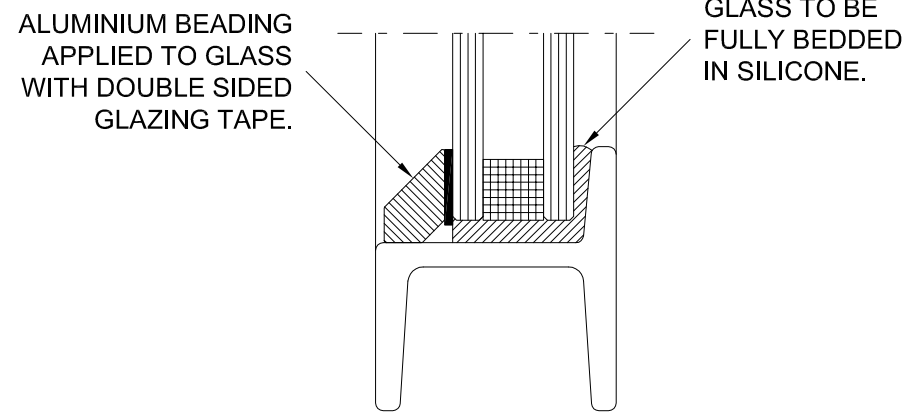

**SILICONE BEADING.
INCLUDED AS STANDARD.**

**ALUMINIUM BEADING.
ADDITIONAL £5.00 + VAT
PER LINEAR METRE.**

**STEEL BEADING.
ADDITIONAL £27.00 + VAT
PER LINEAR METRE.**

Fabco Sanctuary

Unit 1 Hobbs New Barn
Climping, Littlehampton
West Sussex, BN17 5RE

TITLE :

GLAZING DETAILS

PAGE SIZE: A3

SCALE: 1:1

DRAWING No:

XXXX-1

REVISION: