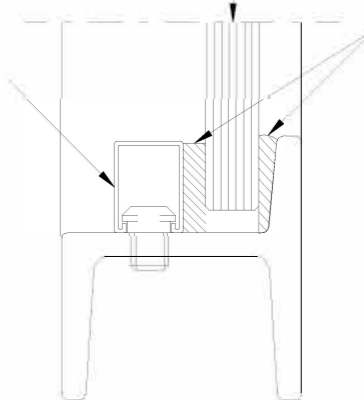

**SILICONE BEADING.
INCLUDED AS STANDARD.**

ALUMINIUM BEADING
APPLIED TO GLASS
WITH DOUBLE SIDED
GLAZING TAPE.

**ALUMINIUM BEADING.
ADDITIONAL £5.00 + VAT
PER LINEAR METRE.**

GLASS TO BE
FULLY BEDDED
IN SILICONE.

STEEL BEADING
FITTED ON STEEL
BEAD STUDS

**STEEL BEADING.
ADDITIONAL £27.00 + VAT
PER LINEAR METRE.**

7.2mm PYROGUARD
30mm INTEGRITY ONLY
FIRE GLASS

FIRE RETARDANT
GLAZING TAPE
BOTH SIDES, CAPPED
WITH FIRE RETARDANT
SILICONE.

PROJECT No :

XXXX

DRAWN:

PAGE SIZE: A3

TITLE :

GLAZING DETAILS

SCALE: 1:1

DRAWING No: