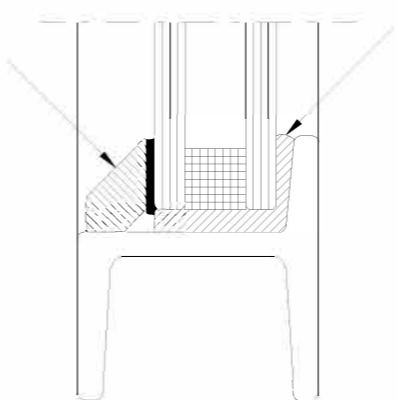

**SILICONE BEADING.
INCLUDED AS STANDARD.**

ALUMINIUM BEADING
APPLIED TO GLASS
WITH DOUBLE SIDED
GLAZING TAPE.

**ALUMINIUM BEADING.
ADDITIONAL £5.00 + VAT
PER LINEAR METRE.**

GLASS TO BE
FULLY BEDDED
IN SILICONE.

STEEL BEADING
FITTED ON STEEL
BEAD STUDS

**STEEL BEADING.
ADDITIONAL £27.00 + VAT
PER LINEAR METRE.**

7.2mm PYROGUARD
30mm INTEGRITY ONLY
FIRE GLASS

FIRE RETARDANT
GLAZING TAPE
BOTH SIDES, CAPPED
WITH FIRE RETARDANT
SILICONE.

PROJECT No :

XXXX

DRAWN:

PAGE SIZE: A3

TITLE :

GLAZING DETAILS

SCALE: 1:1

DRAWING No: