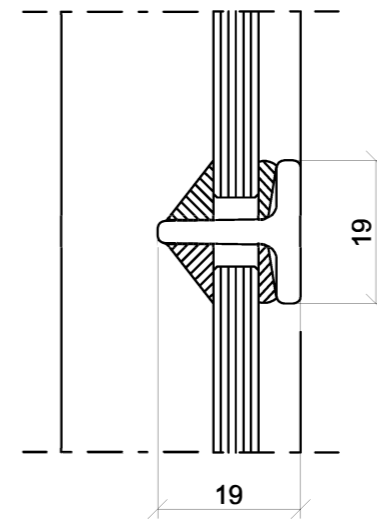

25.4mm X 25.4mm TEE BAR
SINGLE & DOUBLE GLAZING

19mm X 25.4mm TEE BAR
SINGLE & SLIM DOUBLE GLAZING

19mm X 19mm TEE BAR
SINGLE & SLIM DOUBLE GLAZING

Fabco Sanctuary

Unit 1 Hobbs New Barn
Climping, Littlehampton
West Sussex, BN17 5RE

PAGE SIZE: A3

SCALE: 1:1

TITLE :

TEE BAR OPTIONS

DRAWING No:

XXXX-1

REVISION: