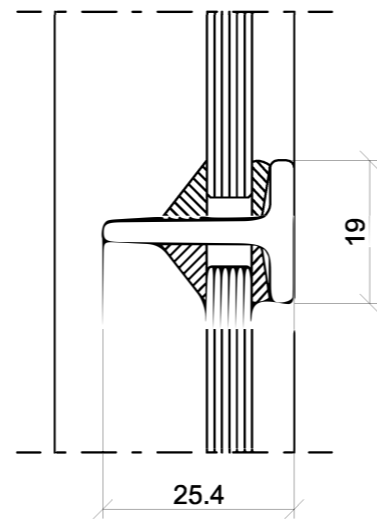

25.4mm X 25.4mm TEE BAR
SINGLE & DOUBLE GLAZING

19mm X 25.4mm TEE BAR
SINGLE & SLIM DOUBLE GLAZING

19mm X 19mm TEE BAR
SINGLE & SLIM DOUBLE GLAZING

Fabco Sanctuary

Unit 1 Hobbs New Barn
Climping, Littlehampton
West Sussex, BN17 5RE

PAGE SIZE: A3

SCALE: 1:1

TITLE :

TEE BAR OPTIONS

DRAWING No:

XXXX-1

REVISION: