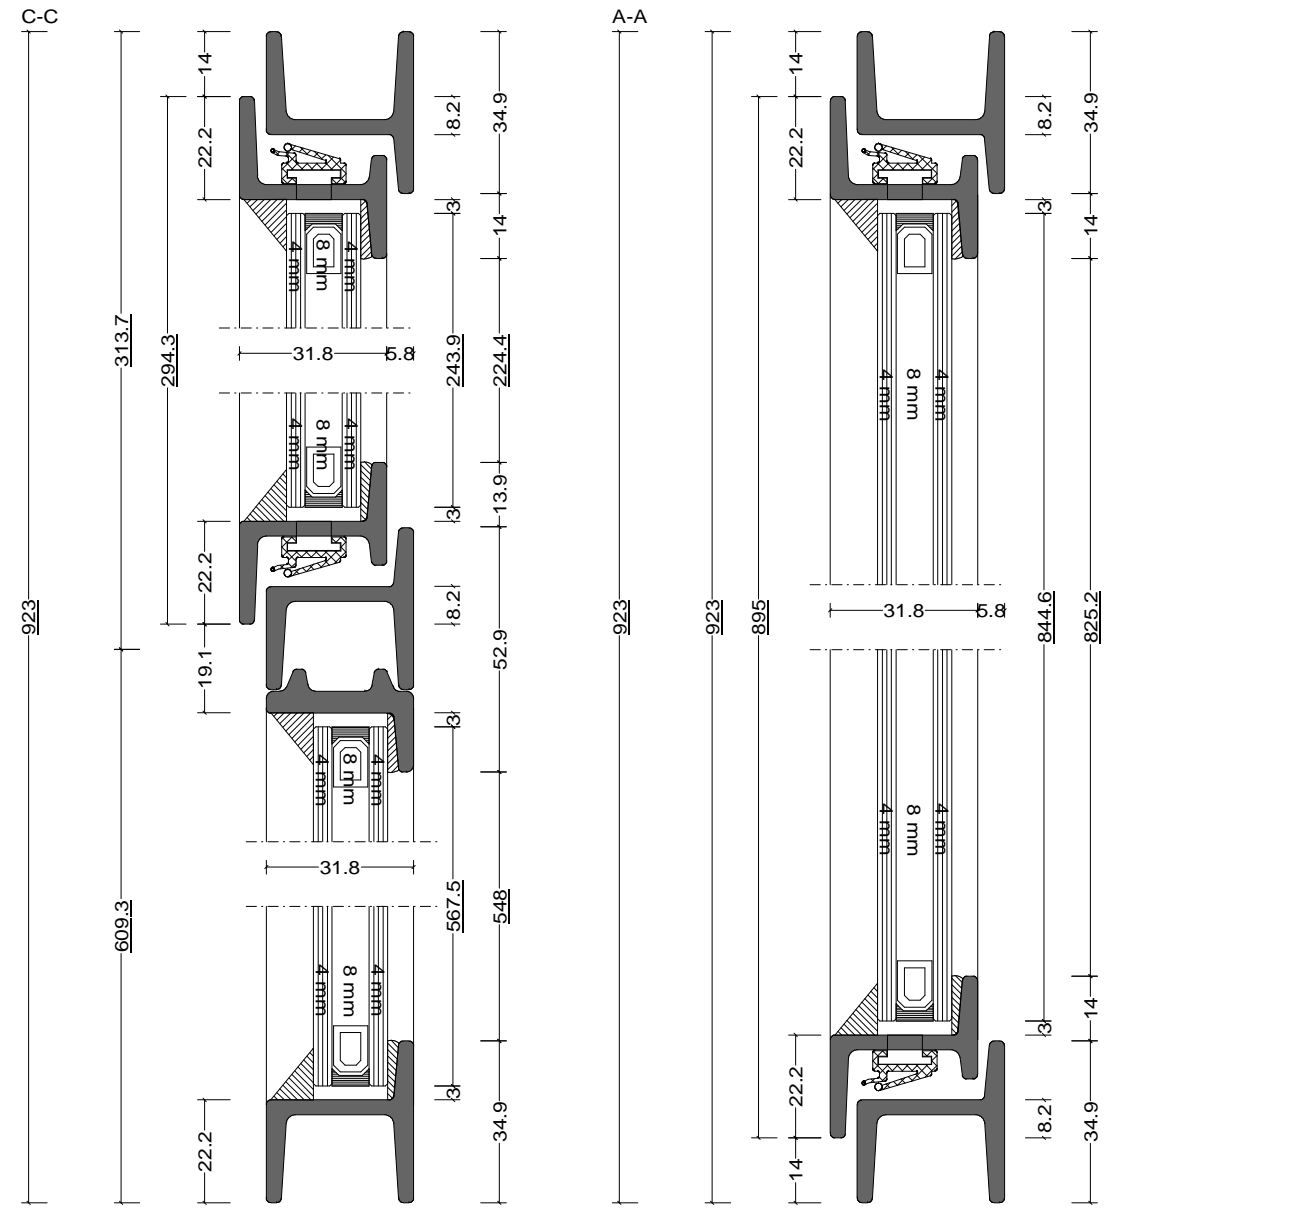

Pos. 008, Quantity: 1  
 Finish: RAL  
 Job: W20 Sameple Drawings

Date	Name	W20 Sameple Drawings	Fabco Sanctuary Ltd Unit 1, Hobbs New Barn Climping, West Sussex Littlehampton, BN17 5TF BN17 5TF Tel: 01903 718808 Fax: 01903 724376
25.10.2017			
Scale	1 : 1.6	Even Leg	Drawing No.:
View	1 : 16.3		

Pos. 009, Quantity: 1  
 Finish: RAL  
 Job: W20 Sameple Drawings

	Date	Name	W20 Sameple Drawings	<b>Fabco Sanctuary Ltd</b> Unit 1, Hobbs New Barn Climping, West Sussex Littlehampton, BN17 5TF BN17 5TF Tel: 01903 718808 Fax: 01903 724376
Drawn	25.10.2017			
Checked				
Normchkd.				
Scale	1 : 2			Drawing No.:
View	Odd Leg			
	1 : 20			