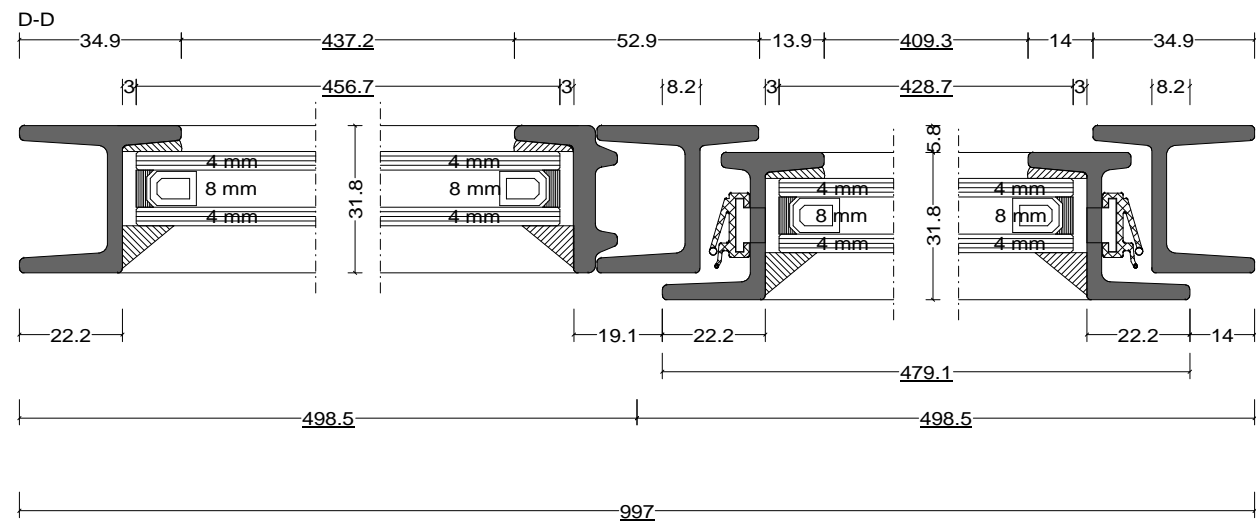

Pos. 008, Quantity: 1  
 Finish: RAL  
 Job: W20 Sameple Drawings

Date	Name	W20 Sameple Drawings	Fabco Sanctuary Ltd Unit 1, Hobbs New Barn Climping, West Sussex Littlehampton, BN17 5TF BN17 5TF Tel: 01903 718808 Fax: 01903 724376
25.10.2017			
Scale	1 : 1.6	Even Leg	Drawing No.:
View	1 : 16.3		

Pos. 009, Quantity: 1  
 Finish: RAL  
 Job: W20 Sameple Drawings

	Date	Name	W20 Sameple Drawings	<b>Fabco Sanctuary Ltd</b> Unit 1, Hobbs New Barn Climping, West Sussex Littlehampton, BN17 5TF BN17 5TF Tel: 01903 718808 Fax: 01903 724376
Drawn	25.10.2017			
Checked				
Normchkd.				
Scale	1 : 2			Drawing No.:
View	Odd Leg			
	1 : 20			