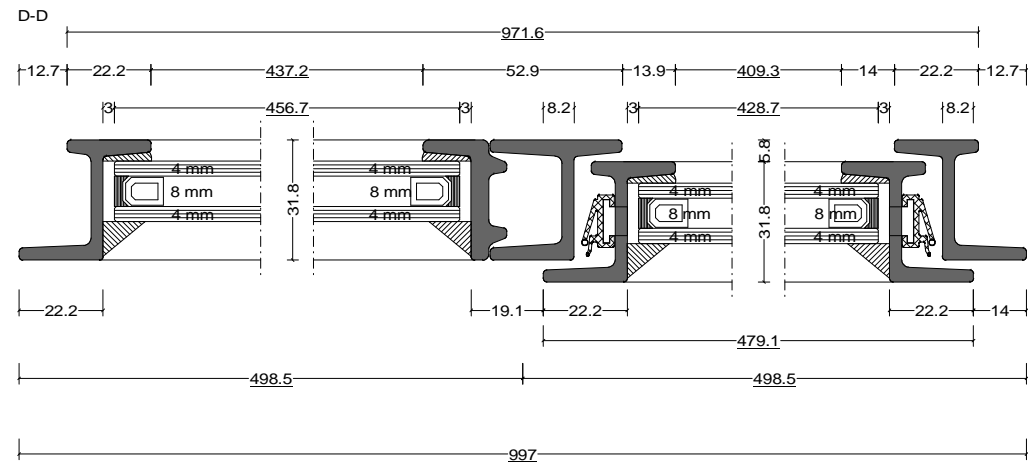

Pos. 008, Quantity: 1  
 Finish: RAL  
 Job: W20 Sameple Drawings

Date	Name	W20 Sameple Drawings	Fabco Sanctuary Ltd Unit 1, Hobbs New Barn Climping, West Sussex Littlehampton, BN17 5TF BN17 5TF Tel: 01903 718808 Fax: 01903 724376
25.10.2017			
Scale	1 : 1.6	Even Leg	Drawing No.:
View	1 : 16.3		

Pos. 009, Quantity: 1  
 Finish: RAL  
 Job: W20 Sameple Drawings

	Date	Name	W20 Sameple Drawings	<b>Fabco Sanctuary Ltd</b> Unit 1, Hobbs New Barn Climping, West Sussex Littlehampton, BN17 5TF BN17 5TF Tel: 01903 718808 Fax: 01903 724376
Drawn	25.10.2017			
Checked				
Normchkd.				
Scale	1 : 2			Drawing No.:
View	Odd Leg			
	1 : 20			