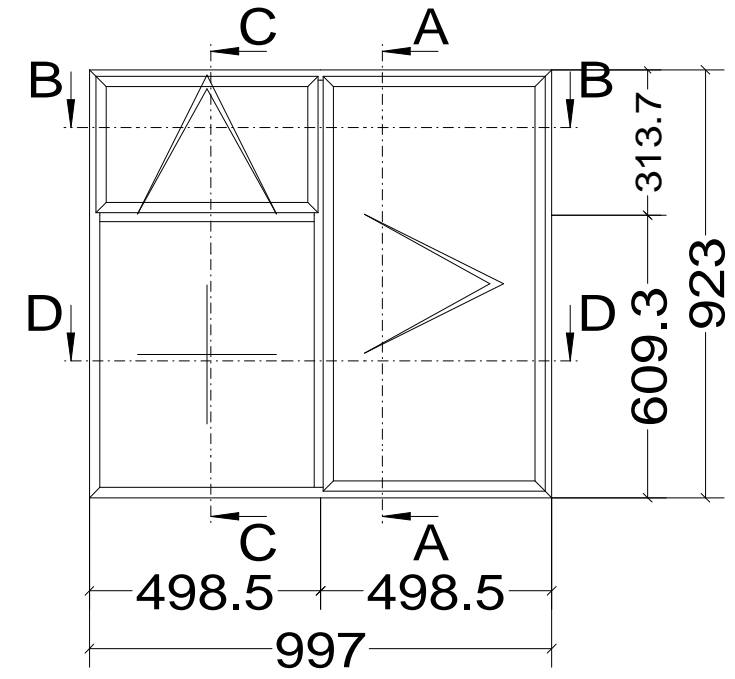

Pos. 008, Quantity: 1  
 Finish: RAL  
 Job: W20 Sameple Drawings

Date	Name	W20 Sameple Drawings	Fabco Sanctuary Ltd Unit 1, Hobbs New Barn Climping, West Sussex Littlehampton, BN17 5TF BN17 5TF Tel: 01903 718808 Fax: 01903 724376
25.10.2017			
Scale	1 : 1.6	Even Leg	Drawing No.:
View	1 : 16.3		

Pos. 009, Quantity: 1  
 Finish: RAL  
 Job: W20 Sameple Drawings

	Date	Name	W20 Sameple Drawings	<b>Fabco Sanctuary Ltd</b> Unit 1, Hobbs New Barn Climping, West Sussex Littlehampton, BN17 5TF BN17 5TF Tel: 01903 718808 Fax: 01903 724376
Drawn	25.10.2017			
Checked				
Normchkd.				
Scale	1 : 2			Drawing No.:
View	Odd Leg			
	1 : 20			