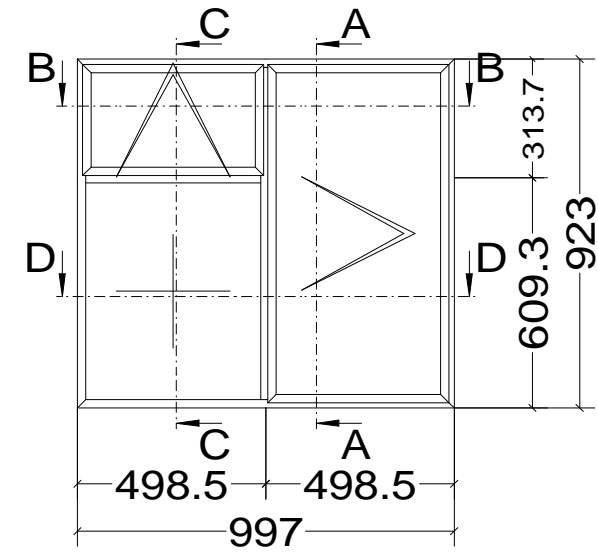

Pos. 008, Quantity: 1  
 Finish: RAL  
 Job: W20 Sameple Drawings

Date	Name	W20 Sameple Drawings	Fabco Sanctuary Ltd Unit 1, Hobbs New Barn Climping, West Sussex Littlehampton, BN17 5TF BN17 5TF Tel: 01903 718808 Fax: 01903 724376
25.10.2017			
Scale	1 : 1.6	Even Leg	Drawing No.:
View	1 : 16.3		

Pos. 009, Quantity: 1  
 Finish: RAL  
 Job: W20 Sameple Drawings

	Date	Name	W20 Sameple Drawings	<b>Fabco Sanctuary Ltd</b> Unit 1, Hobbs New Barn Climping, West Sussex Littlehampton, BN17 5TF BN17 5TF Tel: 01903 718808 Fax: 01903 724376
Drawn	25.10.2017			
Checked				
Normchkd.				
Scale	1 : 2			Drawing No.:
View	Odd Leg			
	1 : 20			