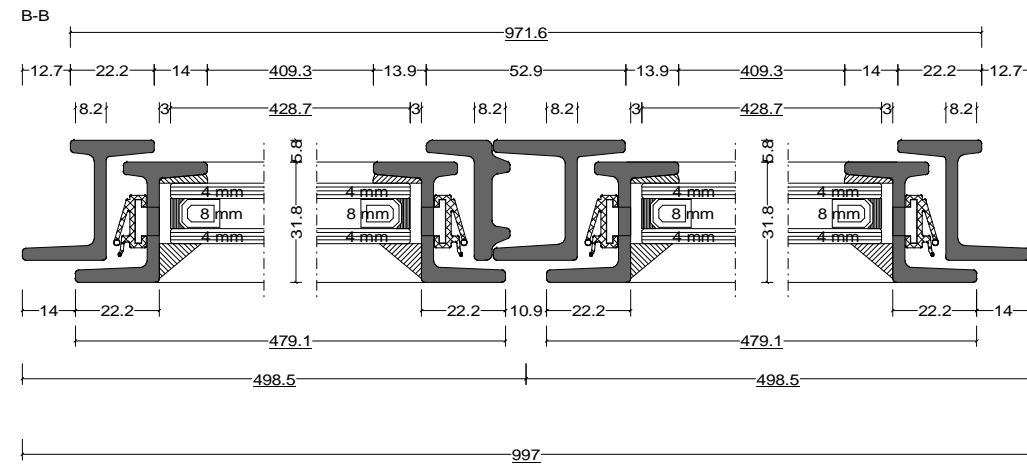

Pos. 008, Quantity: 1  
 Finish: RAL  
 Job: W20 Sameple Drawings

Date	Name	W20 Sameple Drawings	Fabco Sanctuary Ltd Unit 1, Hobbs New Barn Climping, West Sussex Littlehampton, BN17 5TF BN17 5TF Tel: 01903 718808 Fax: 01903 724376
25.10.2017			
Scale	1 : 1.6	Even Leg	Drawing No.:
View	1 : 16.3		

Pos. 009, Quantity: 1  
 Finish: RAL  
 Job: W20 Sameple Drawings

	Date	Name	W20 Sameple Drawings	<b>Fabco Sanctuary Ltd</b> Unit 1, Hobbs New Barn Climping, West Sussex Littlehampton, BN17 5TF BN17 5TF Tel: 01903 718808 Fax: 01903 724376
Drawn	25.10.2017			
Checked				
Normchkd.				
Scale	1 : 2			Drawing No.:
View	Odd Leg			
	1 : 20			