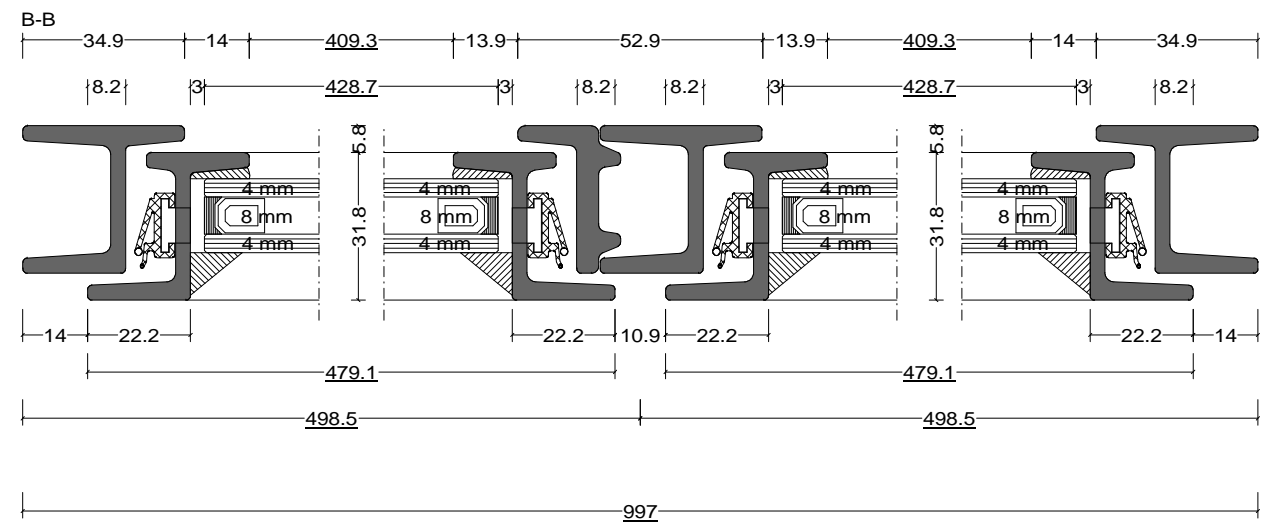

Pos. 008, Quantity: 1  
 Finish: RAL  
 Job: W20 Sameple Drawings

Date	Name	W20 Sameple Drawings	Fabco Sanctuary Ltd Unit 1, Hobbs New Barn Climping, West Sussex Littlehampton, BN17 5TF BN17 5TF Tel: 01903 718808 Fax: 01903 724376
25.10.2017			
Scale	1 : 1.6	Even Leg	Drawing No.:
View	1 : 16.3		

Pos. 009, Quantity: 1  
 Finish: RAL  
 Job: W20 Sameple Drawings

	Date	Name	W20 Sameple Drawings	<b>Fabco Sanctuary Ltd</b> Unit 1, Hobbs New Barn Climping, West Sussex Littlehampton, BN17 5TF BN17 5TF Tel: 01903 718808 Fax: 01903 724376
Drawn	25.10.2017			
Checked				
Normchkd.				
Scale	1 : 2			Drawing No.:
View	Odd Leg			
	1 : 20			