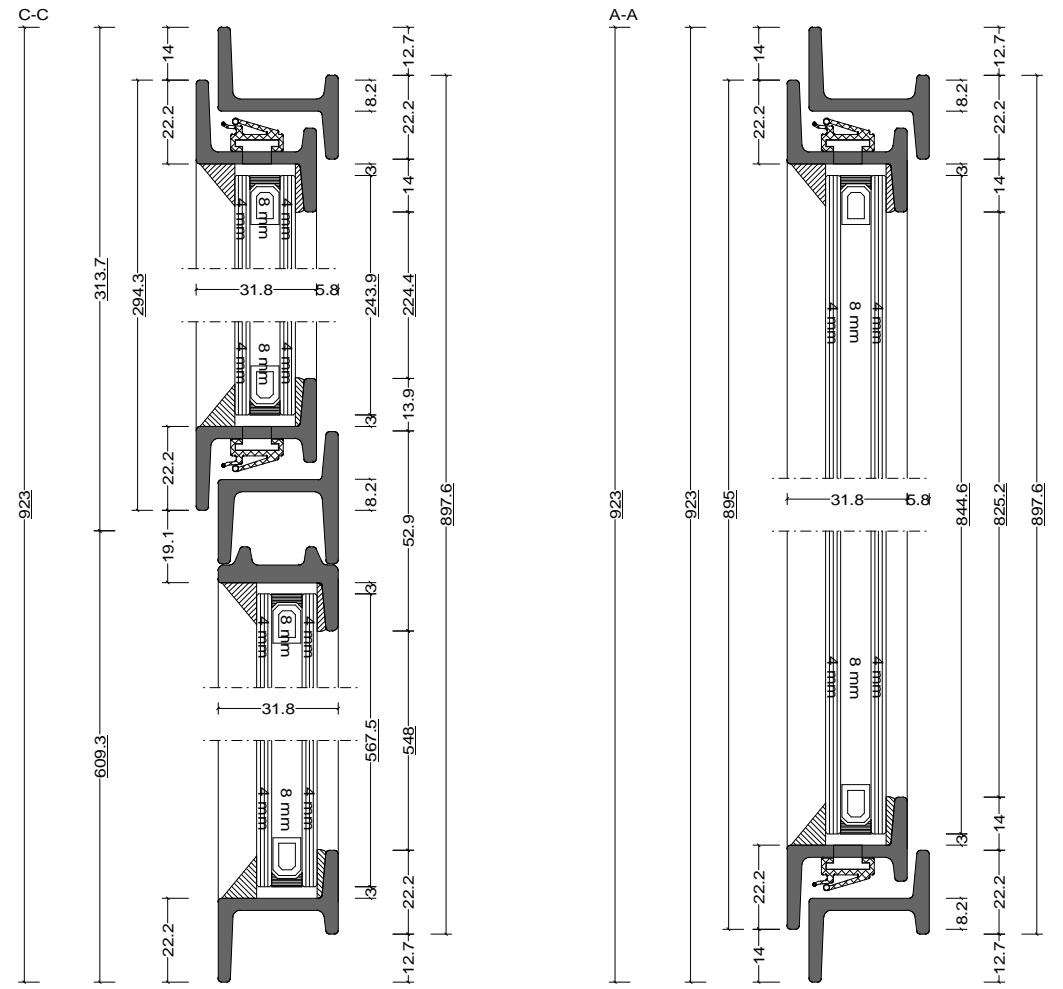

Pos. 008, Quantity: 1  
 Finish: RAL  
 Job: W20 Sameple Drawings

Date	Name	W20 Sameple Drawings	Fabco Sanctuary Ltd Unit 1, Hobbs New Barn Climping, West Sussex Littlehampton, BN17 5TF BN17 5TF Tel: 01903 718808 Fax: 01903 724376
25.10.2017			
Scale	1 : 1.6	Even Leg	Drawing No.:
View	1 : 16.3		

Pos. 009, Quantity: 1  
 Finish: RAL  
 Job: W20 Sameple Drawings

	Date	Name	W20 Sameple Drawings	<b>Fabco Sanctuary Ltd</b> Unit 1, Hobbs New Barn Climping, West Sussex Littlehampton, BN17 5TF BN17 5TF Tel: 01903 718808 Fax: 01903 724376
Drawn	25.10.2017			
Checked				
Normchkd.				
Scale	1 : 2			Drawing No.:
View	Odd Leg			
	1 : 20			