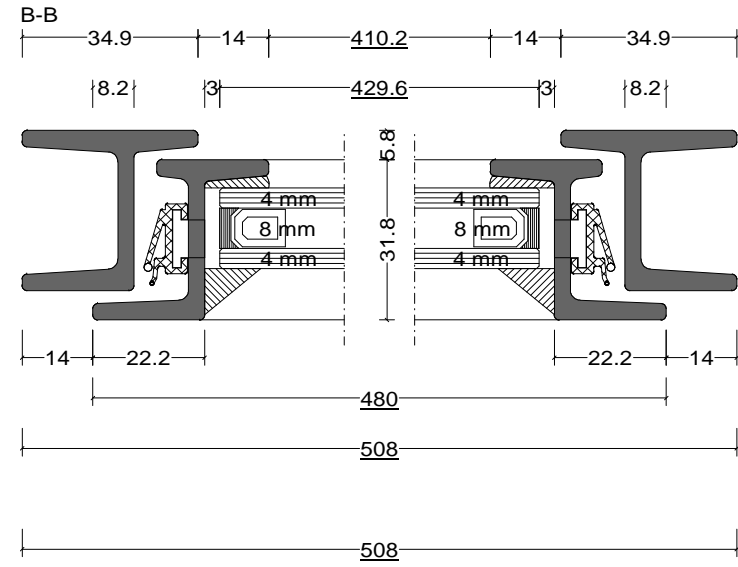

	Date	Name	W20 Sameple Drawings	Fabco Sanctuary Ltd Unit 1, Hobbs New Barn Climping, West Sussex Littlehampton, BN17 5TF BN17 5TF Tel: 01903 718808 Fax: 01903 724376		
Drawn	25.10.2017					
Checked						
Normchkd.						
Scale	1 : 1.5			Drawing No.:		
View	Top Hung - Odd Leg					
	1 : 15					

	Date	Name	W20 Sameple Drawings	Fabco Sanctuary Ltd Unit 1, Hobbs New Barn Climping, West Sussex Littlehampton, BN17 5TF BN17 5TF Tel: 01903 718808 Fax: 01903 724376
Drawn	25.10.2017			
Checked				
Normchkd.				
Scale	1 : 1.5			Drawing No.:
View	Top Hung - Even Leg			
	1 : 15			