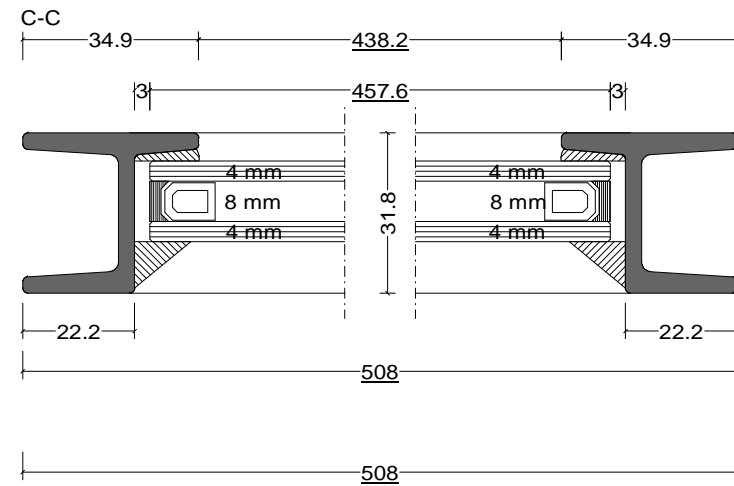

	Date	Name	W20 Sameple Drawings	Fabco Sanctuary Ltd Unit 1, Hobbs New Barn Climping, West Sussex Littlehampton, BN17 5TF BN17 5TF Tel: 01903 718808 Fax: 01903 724376		
Drawn	25.10.2017					
Checked						
Normchkd.						
Scale	1 : 1.5			Drawing No.:		
View	Top Hung - Odd Leg					
	1 : 15					

	Date	Name	W20 Sameple Drawings	Fabco Sanctuary Ltd Unit 1, Hobbs New Barn Climping, West Sussex Littlehampton, BN17 5TF BN17 5TF Tel: 01903 718808 Fax: 01903 724376
Drawn	25.10.2017			
Checked				
Normchkd.				
Scale	1 : 1.5			Drawing No.:
View	Top Hung - Even Leg			
	1 : 15			