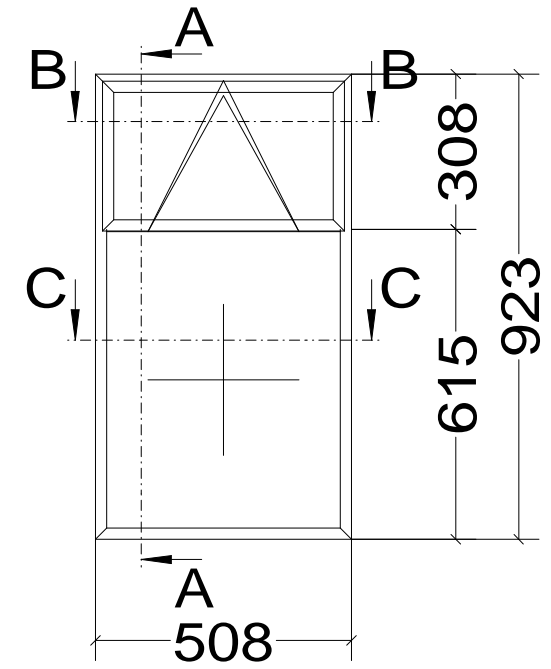

	Date	Name	W20 Sameple Drawings	Fabco Sanctuary Ltd Unit 1, Hobbs New Barn Climping, West Sussex Littlehampton, BN17 5TF BN17 5TF Tel: 01903 718808 Fax: 01903 724376		
Drawn	25.10.2017					
Checked						
Normchkd.						
Scale	1 : 1.5			Drawing No.:		
View	Top Hung - Odd Leg					
	1 : 15					

	Date	Name	W20 Sameple Drawings	Fabco Sanctuary Ltd Unit 1, Hobbs New Barn Climping, West Sussex Littlehampton, BN17 5TF BN17 5TF Tel: 01903 718808 Fax: 01903 724376
Drawn	25.10.2017			
Checked				
Normchkd.				
Scale	1 : 1.5			Drawing No.:
View	Top Hung - Even Leg			
	1 : 15			