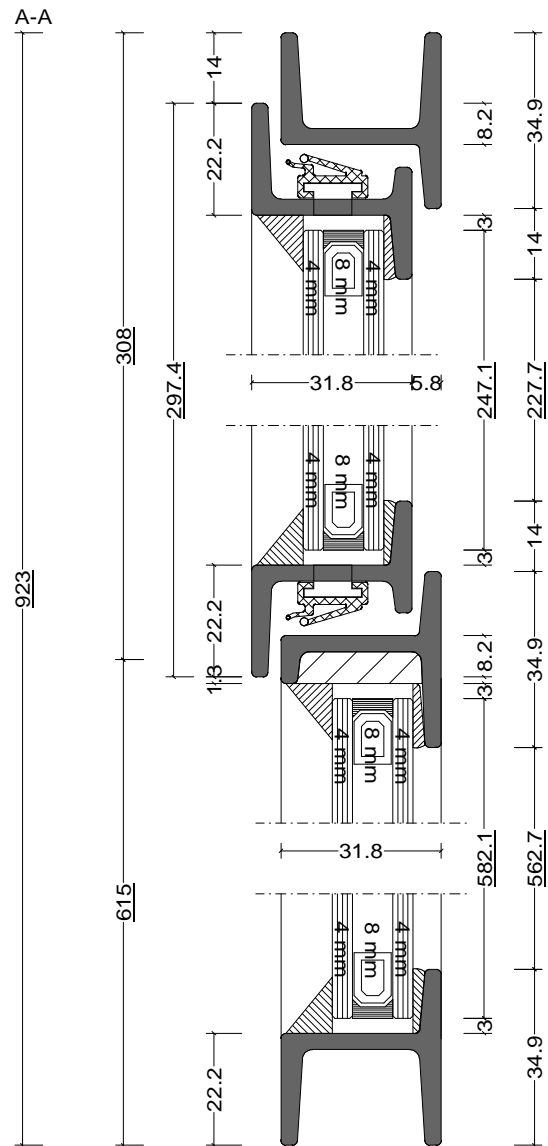

	Date	Name	W20 Sameple Drawings	Fabco Sanctuary Ltd Unit 1, Hobbs New Barn Climping, West Sussex Littlehampton, BN17 5TF BN17 5TF Tel: 01903 718808 Fax: 01903 724376		
Drawn	25.10.2017					
Checked						
Normchkd.						
Scale	1 : 1.5			Drawing No.:		
View	Top Hung - Odd Leg					
	1 : 15					

	Date	Name	W20 Sameple Drawings	Fabco Sanctuary Ltd Unit 1, Hobbs New Barn Climping, West Sussex Littlehampton, BN17 5TF BN17 5TF Tel: 01903 718808 Fax: 01903 724376
Drawn	25.10.2017			
Checked				
Normchkd.				
Scale	1 : 1.5			Drawing No.:
View	Top Hung - Even Leg			
	1 : 15			