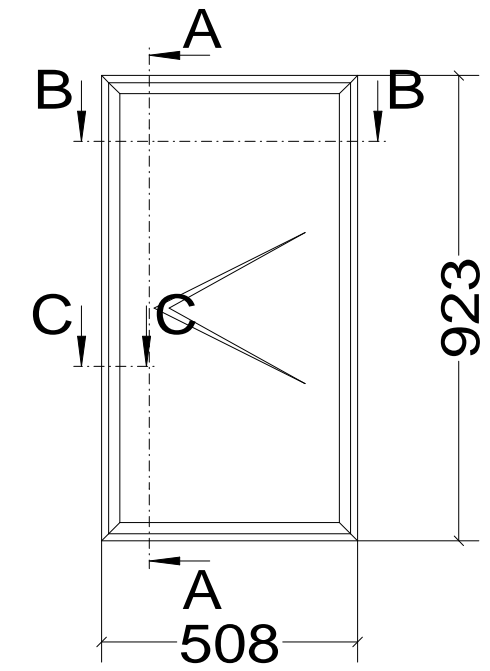

	Date	Name	W20 Sameple Drawings	Fabco Sanctuary Ltd Unit 1, Hobbs New Barn Climping, West Sussex Littlehampton, BN17 5TF BN17 5TF Tel: 01903 718808 Fax: 01903 724376
Drawn	25.10.2017			
Checked				
Normchkd.				
Scale	1 : 1.5			Drawing No.:
View	Side Hung - Odd Leg			

	Date	Name	W20 Sameple Drawings	Fabco Sanctuary Ltd Unit 1, Hobbs New Barn Climping, West Sussex Littlehampton, BN17 5TF BN17 5TF Tel: 01903 718808 Fax: 01903 724376
Drawn	25.10.2017			
Checked				
Normchkd.				
Scale	1 : 1.5		Side Hung - Even Leg	Drawing No.:
View	1 : 15			