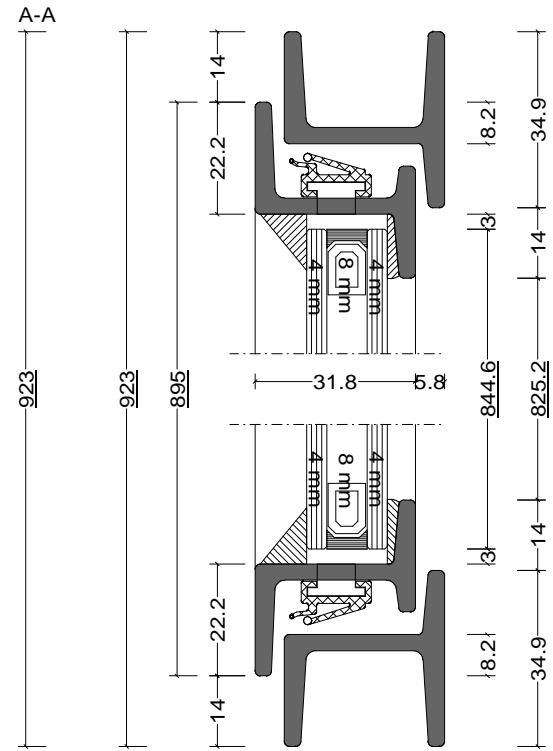

	Date	Name	W20 Sameple Drawings	Fabco Sanctuary Ltd Unit 1, Hobbs New Barn Climping, West Sussex Littlehampton, BN17 5TF BN17 5TF Tel: 01903 718808 Fax: 01903 724376
Drawn	25.10.2017			
Checked				
Normchkd.				
Scale	1 : 1.5			Drawing No.:
View	Side Hung - Odd Leg			

	Date	Name	W20 Sameple Drawings	Fabco Sanctuary Ltd Unit 1, Hobbs New Barn Climping, West Sussex Littlehampton, BN17 5TF BN17 5TF Tel: 01903 718808 Fax: 01903 724376
Drawn	25.10.2017			
Checked				
Normchkd.				
Scale	1 : 1.5		Side Hung - Even Leg	Drawing No.:
View	1 : 15			