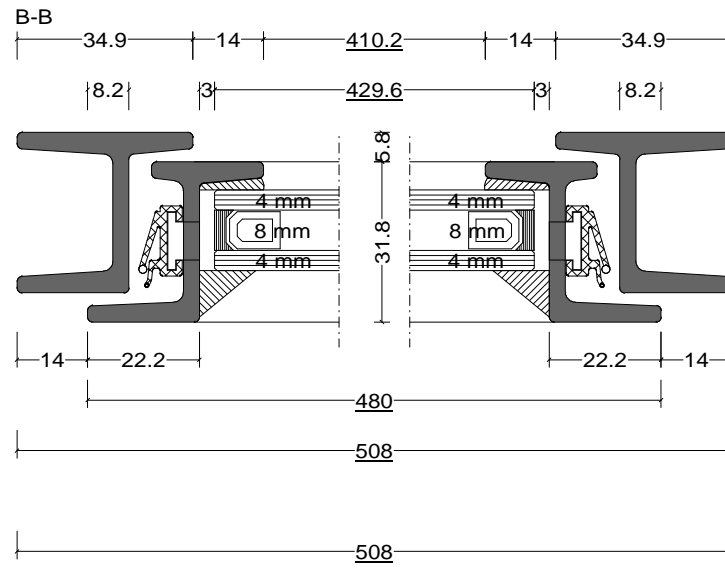

	Date	Name	W20 Sameple Drawings	Fabco Sanctuary Ltd Unit 1, Hobbs New Barn Climping, West Sussex Littlehampton, BN17 5TF BN17 5TF Tel: 01903 718808 Fax: 01903 724376
Drawn	25.10.2017			
Checked				
Normchkd.				
Scale	1 : 1.5			Drawing No.:
View	Side Hung - Odd Leg			

	Date	Name	W20 Sameple Drawings	Fabco Sanctuary Ltd Unit 1, Hobbs New Barn Climping, West Sussex Littlehampton, BN17 5TF BN17 5TF Tel: 01903 718808 Fax: 01903 724376
Drawn	25.10.2017			
Checked				
Normchkd.				
Scale	1 : 1.5		Side Hung - Even Leg	Drawing No.:
View	1 : 15			