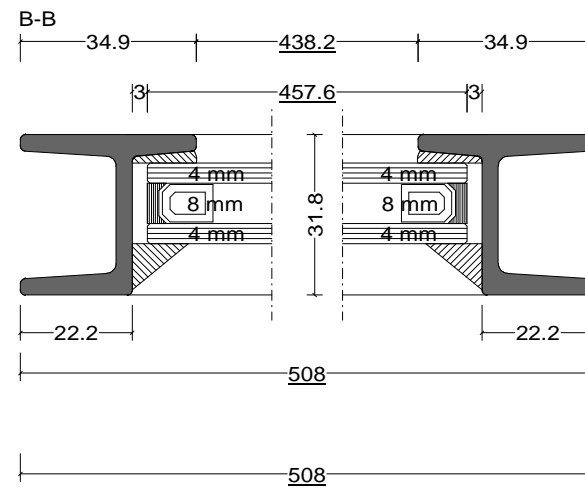

	Date	Name	W20 Sameple Drawings	<b>Fabco Sanctuary Ltd</b> Unit 1, Hobbs New Barn Climping, West Sussex Littlehampton, BN17 5TF BN17 5TF Tel: 01903 718808 Fax: 01903 724376
Drawn	25.10.2017			
Checked				
Normchkd.				
Scale	1 : 1.5		Fixed Light - Odd Leg	Drawing No.:
View	1 : 15			

	Date	Name	W20 Sameple Drawings	<b>Fabco Sanctuary Ltd</b> Unit 1, Hobbs New Barn Climping, West Sussex Littlehampton, BN17 5TF BN17 5TF Tel: 01903 718808 Fax: 01903 724376
Drawn	25.10.2017			
Checked				
Normchkd.				
Scale	1 : 1.5		Fixed Light - Even Leg	Drawing No.:
View	1 : 15			