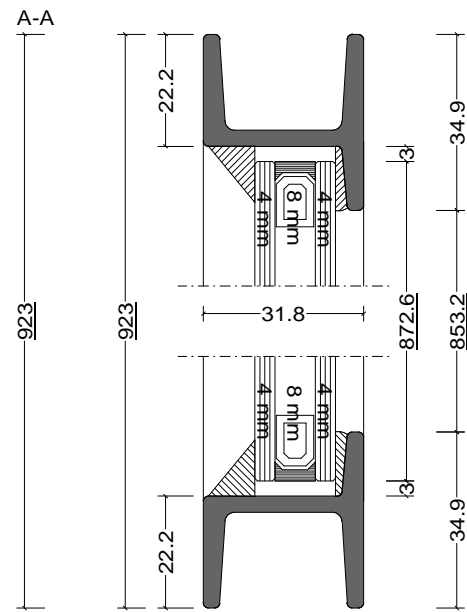

	Date	Name	W20 Sameple Drawings	<b>Fabco Sanctuary Ltd</b> Unit 1, Hobbs New Barn Climping, West Sussex Littlehampton, BN17 5TF BN17 5TF Tel: 01903 718808 Fax: 01903 724376
Drawn	25.10.2017			
Checked				
Normchkd.				
Scale	1 : 1.5		Fixed Light - Odd Leg	Drawing No.:
View	1 : 15			

	Date	Name	W20 Sameple Drawings	<b>Fabco Sanctuary Ltd</b> Unit 1, Hobbs New Barn Climping, West Sussex Littlehampton, BN17 5TF BN17 5TF Tel: 01903 718808 Fax: 01903 724376
Drawn	25.10.2017			
Checked				
Normchkd.				
Scale	1 : 1.5		Fixed Light - Even Leg	Drawing No.:
View	1 : 15			