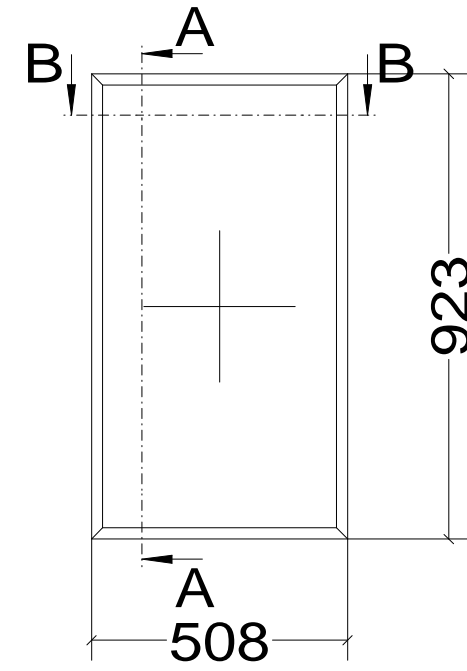

	Date	Name	W20 Sameple Drawings	<b>Fabco Sanctuary Ltd</b> Unit 1, Hobbs New Barn Climping, West Sussex Littlehampton, BN17 5TF BN17 5TF Tel: 01903 718808 Fax: 01903 724376
Drawn	25.10.2017			
Checked				
Normchkd.				
Scale	1 : 1.5		Fixed Light - Odd Leg	Drawing No.:
View	1 : 15			

	Date	Name	W20 Sameple Drawings	<b>Fabco Sanctuary Ltd</b> Unit 1, Hobbs New Barn Climping, West Sussex Littlehampton, BN17 5TF BN17 5TF Tel: 01903 718808 Fax: 01903 724376
Drawn	25.10.2017			
Checked				
Normchkd.				
Scale	1 : 1.5		Fixed Light - Even Leg	Drawing No.:
View	1 : 15			