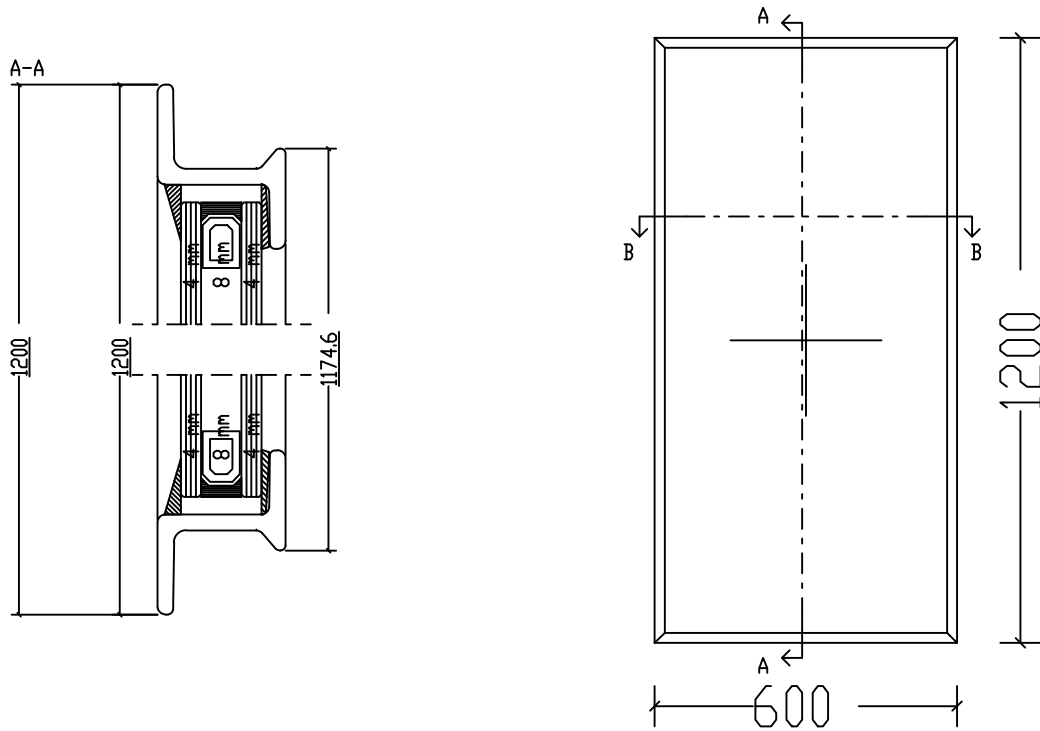

System: Fabco SMW (BETA) Silicone Glazing HL Plastics 371

	Date	Name	Sectional Drawings	Fabco Sanctuary Ltd Unit 1, Hobbs New Barn Climping, West Sussex Littlehampton, BN17 5TF BN17 5TF Tel: 01903 718808 Fax: 01903 724376
Drawn	25.04.2013			
Checked				
Normchkd.				
Scale 1 : 1.5	SMW Fabco			Drawing No.:
View 1 : 15				