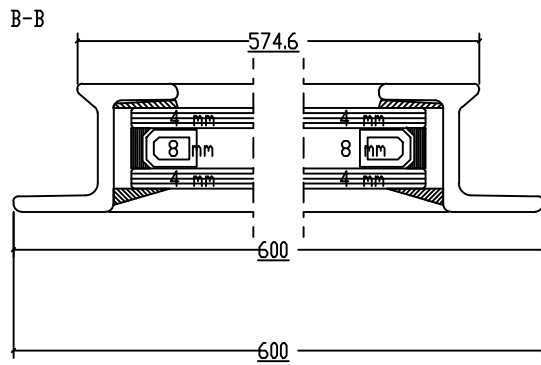

System: Fabco SMW (BETA) Silicone Glazing HL Plastics 371

	Date	Name	Sectional Drawings	Fabco Sanctuary Ltd Unit 1, Hobbs New Barn Climping, West Sussex Littlehampton, BN17 5TF BN17 5TF Tel: 01903 718808 Fax: 01903 724376
Drawn	25.04.2013			
Checked				
Normchkd.				
Scale 1 : 1.5	SMW Fabco			Drawing No.:
View 1 : 15				